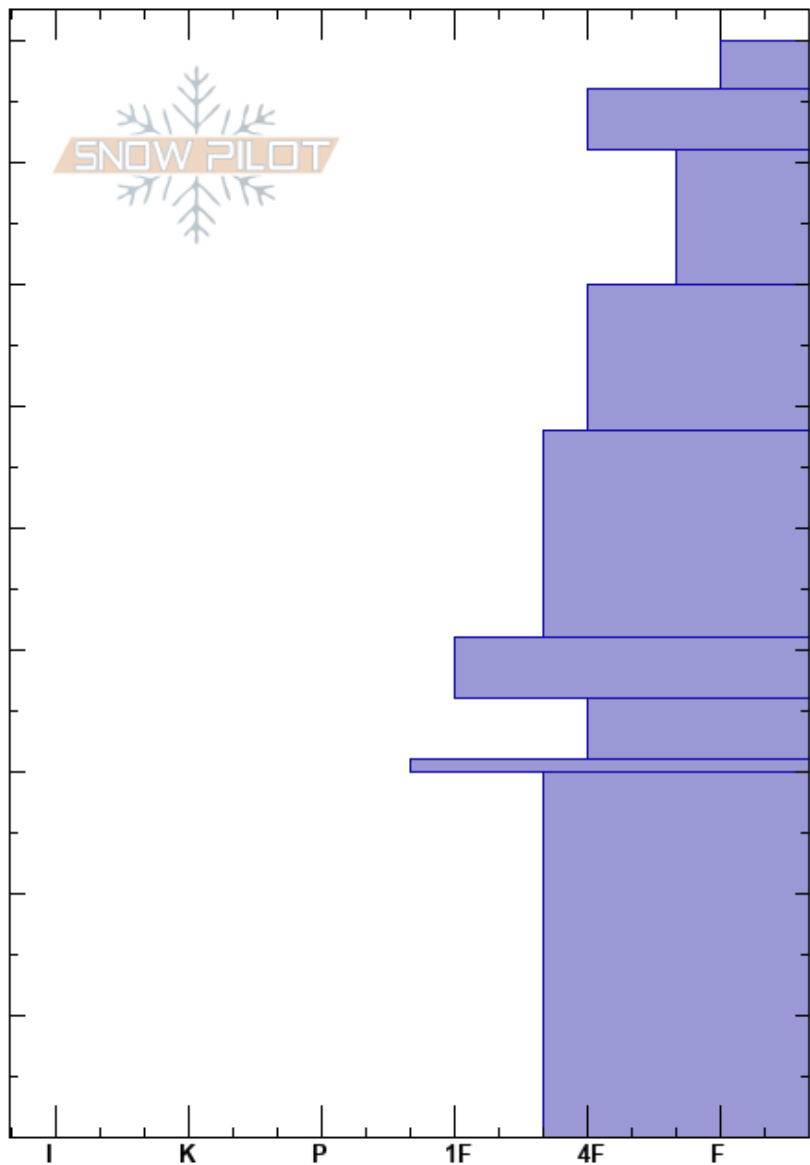

Beehive Basin
 Madison Range-N
 MT
 Elevation: 9200 ft
 Aspect: 50°
 Specifics: We skied slope

Eric Knoff
 11/18/2017 - 12:30am
 Co-ord:
 Slope Angle: 30°
 Wind Loading: no

Stability: Good
 Air Temperature: -6°C
 Sky Cover: FEW
 Precipitation: NO
 Wind: W Calm

HS:90
 36-31cm: Problematic layer

Depth (cm)	Crystal		Moisture	ρ kg/m ³	Stability tests & Layer comments
	Form	Size			
90	+				
85	•				
80	/				
75	/				
70					← CT10, Q2 @71cm ← ECTN8 @71cm
65					
60					
55	•				
50					
45	•				
40	•				← ECTN22 @36cm
35	⊖	1-2			← PST35/100 (SF) @36cm
30	■				
25					
20					
15	⊖ (■)				
10					
5					
0					

Notes: CPST 21/100 end @ 36 cm's