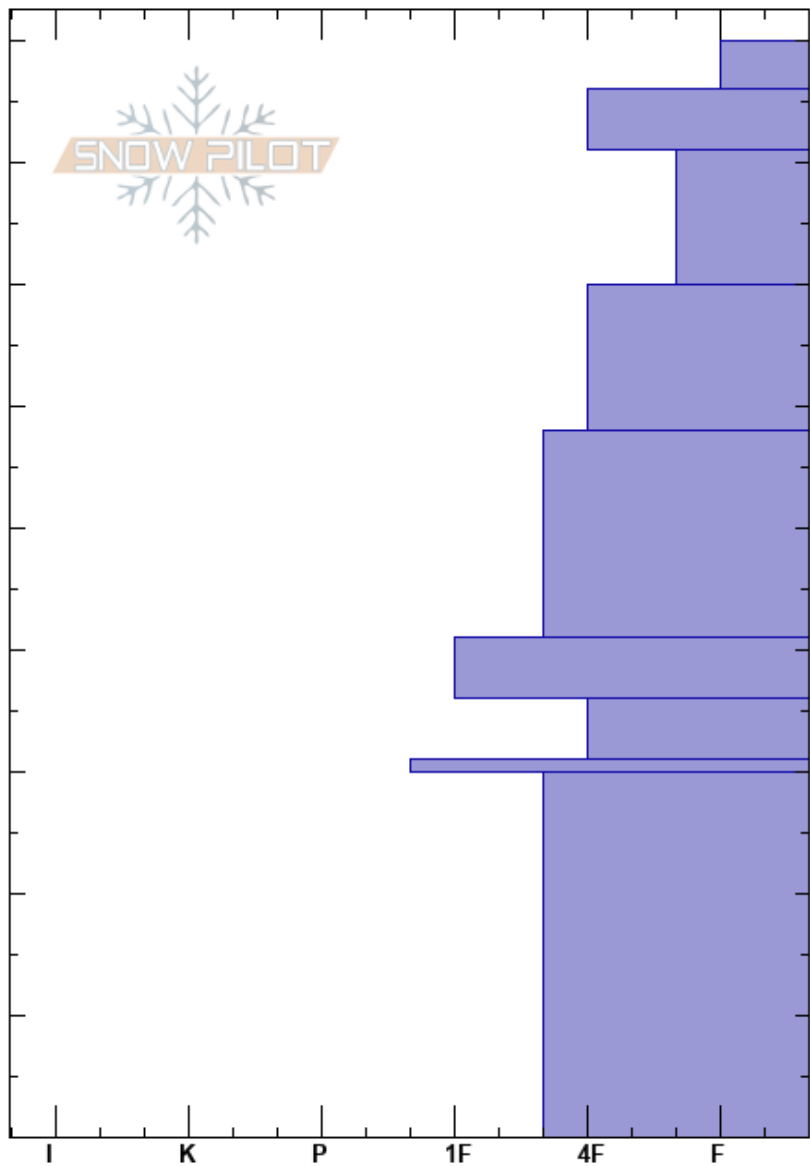

Beehive Basin  
 Madison Range-N  
 MT  
 Elevation: 9200 ft  
 Aspect: 50°  
 Specifics: We skied slope

Eric Knoff  
 11/18/2017 - 12:30am  
 Co-ord:  
 Slope Angle: 30°  
 Wind Loading: no

Stability: Good  
 Air Temperature: -6°C  
 Sky Cover: FEW  
 Precipitation: NO  
 Wind: W Calm

HS:90  
 36-31cm: Problematic layer

Depth (cm)	Crystal		Moisture	$\rho$ kg/m <sup>3</sup>	Stability tests & Layer comments
	Form	Size			
90	+				
85	•				
80	/				
75	/				
70					CT10, Q2 @71cm ECTN8 @71cm
65					
60					
55	•				
50					
45	•				
40					ECTN22 @36cm
35	⊖	1-2			PST35/100 (SF) @36cm
30	■				
25					
20					
15	⊖ (■)				
10					
5					
0					

Notes: CPST 21/100 end @ 36 cm's