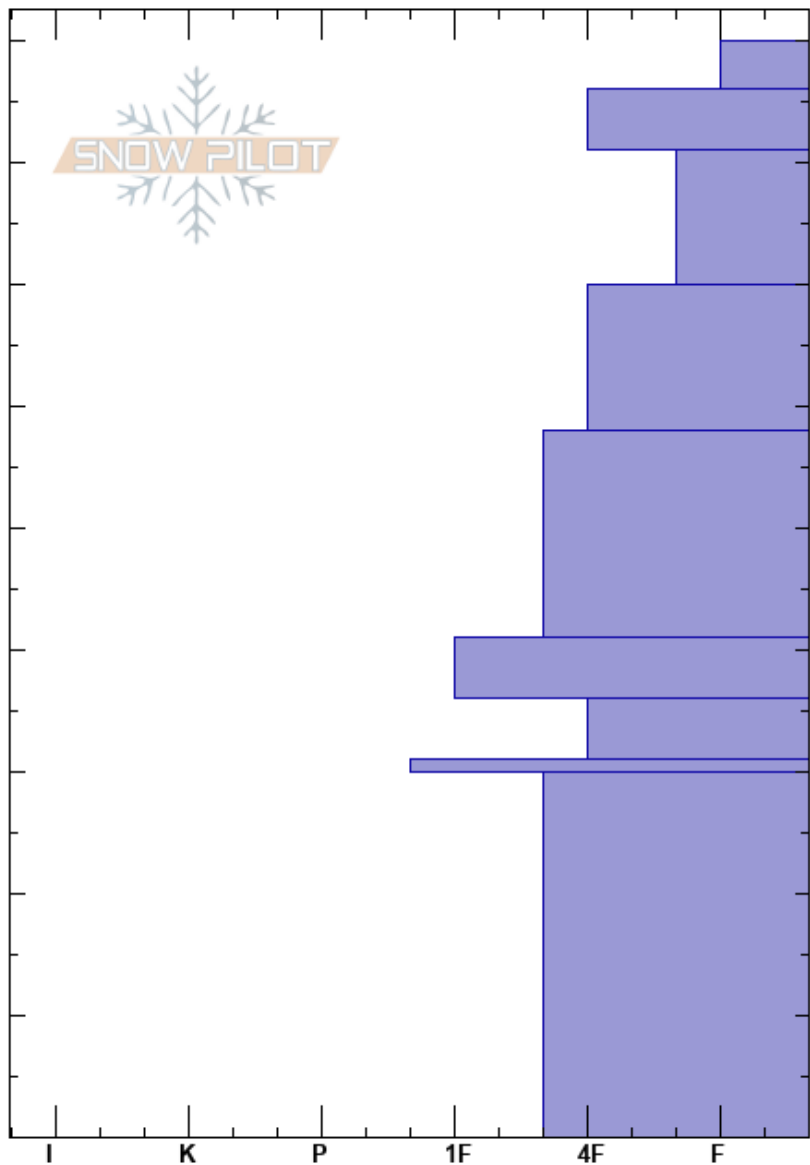

Beehive Basin  
 Madison Range-N  
 MT  
 Elevation: 9200 ft  
 Aspect: 50°  
 Specifics: We skied slope

Eric Knoff  
 11/18/2017 - 12:30am  
 Co-ord:  
 Slope Angle: 30°  
 Wind Loading: no

Stability: Good  
 Air Temperature: -6°C  
 Sky Cover: FEW  
 Precipitation: NO  
 Wind: W Calm

HS:90  
 36-31cm: Problematic layer

Depth (cm)	Crystal		Moisture	$\rho$ kg/m <sup>3</sup>	Stability tests & Layer comments
	Form	Size			
90	+				
85	•				
80	/				
75	/				
70					CT10, Q2 @71cm ECTN8 @71cm
65					
60					
55	•				
50					
45	•				
40					ECTN22 @36cm
35	⊖	1-2			PST35/100 (SF) @36cm
30	■				
25					
20					
15	⊖ (■)				
10					
5					
0					

Notes: CPST 21/100 end @ 36 cm's