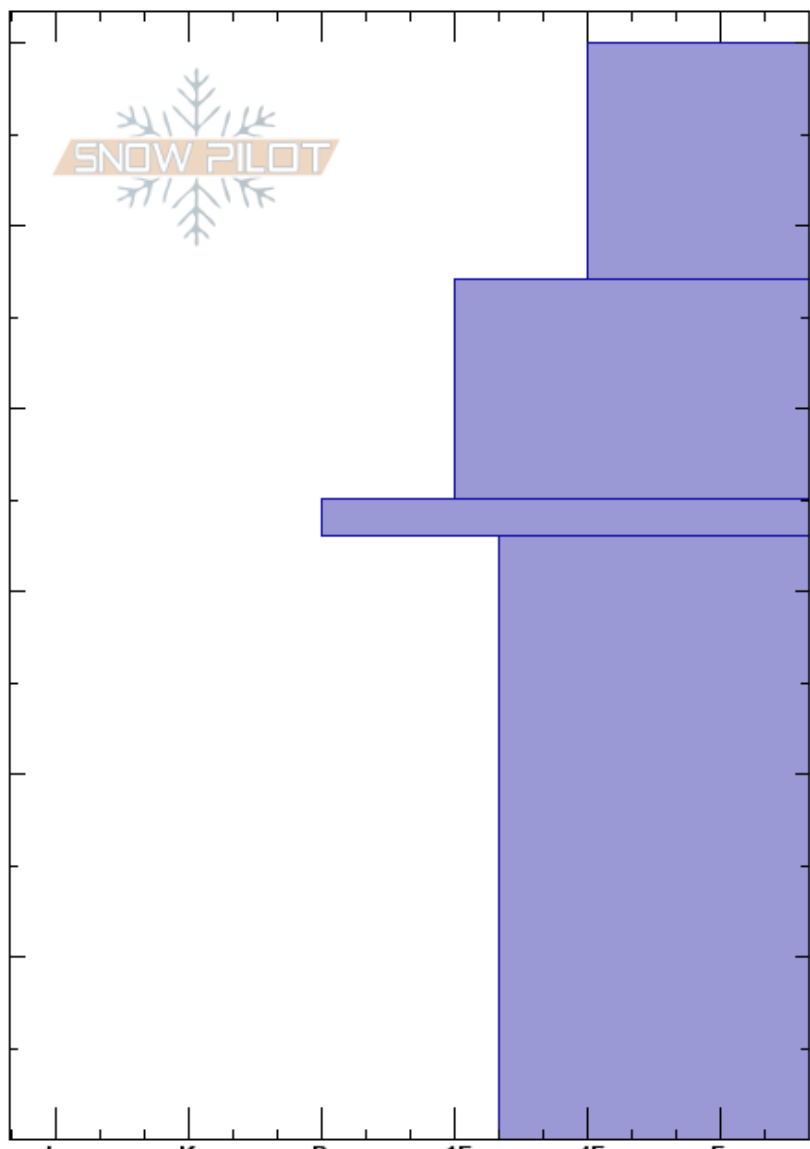

Middle Basin
 Madison Range-N
 MT
 Elevation: 9200 ft
 Aspect: E
 Specifics:

Spencer Jonas
 11/22/2017 - 11:55am
 Co-ord: 45.32434N, -111.38055W
 Slope Angle: 26°
 Wind Loading:

Stability:
 Air Temperature:
 Sky Cover: OVC
 Precipitation: NO
 Wind: W Light Breeze

HS:60 Layer Notes:

Crystal Form	Crystal Size	Moisture	ρ kg/m ³	Stability tests & Layer comments
● (○)				
● (○)				
■ (○)				← ECTN18 @33cm
● (○)				
				← ECTN23 @0cm

Notes: