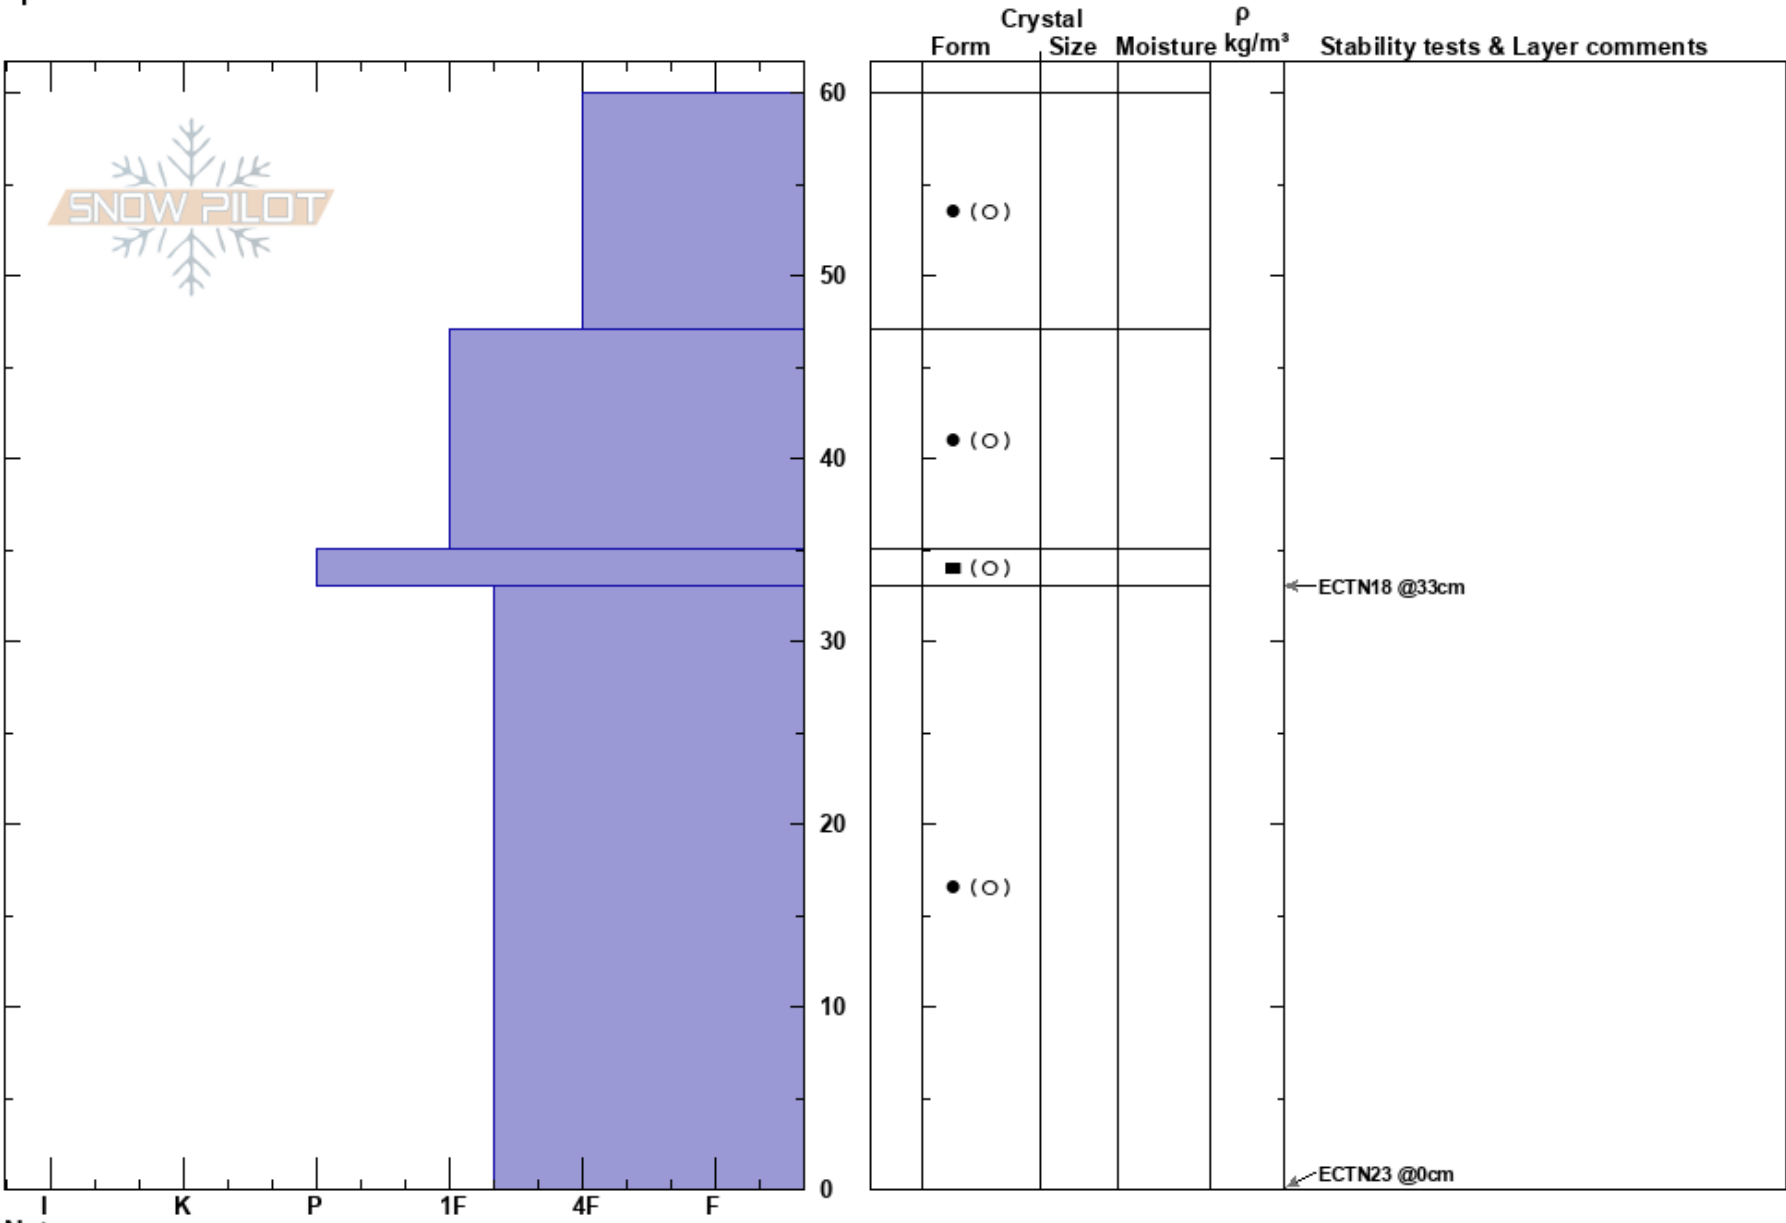

Middle Basin
 Madison Range-N
 MT
 Elevation: 9200 ft
 Aspect: E
 Specifics:

Spencer Jonas
 11/22/2017 - 11:55am
 Co-ord: 45.32434N, -111.38055W
 Slope Angle: 26°
 Wind Loading:

Stability:
 Air Temperature:
 Sky Cover: OVC
 Precipitation: NO
 Wind: W Light Breeze

HS:60 Layer Notes:

Notes: