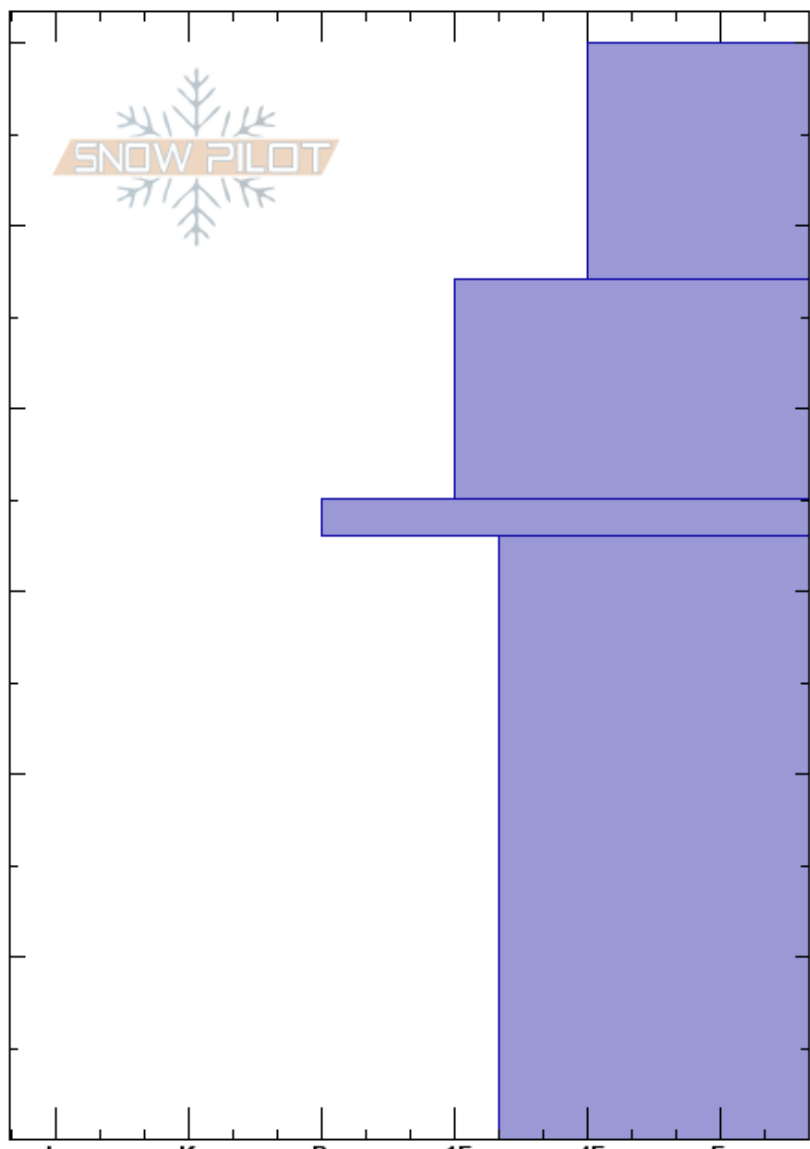

Middle Basin
 Madison Range-N
 MT
 Elevation: 9200 ft
 Aspect: E
 Specifics:

Spencer Jonas
 11/22/2017 - 11:55am
 Co-ord: 45.32434N, -111.38055W
 Slope Angle: 26°
 Wind Loading:

Stability:
 Air Temperature:
 Sky Cover: OVC
 Precipitation: NO
 Wind: W Light Breeze

HS:60 Layer Notes:

Crystal Form	Size	Moisture	ρ kg/m ³	Stability tests & Layer comments
● (○)				
● (○)				
■ (○)				← ECTN18 @33cm
● (○)				
				← ECTN23 @0cm

Notes: