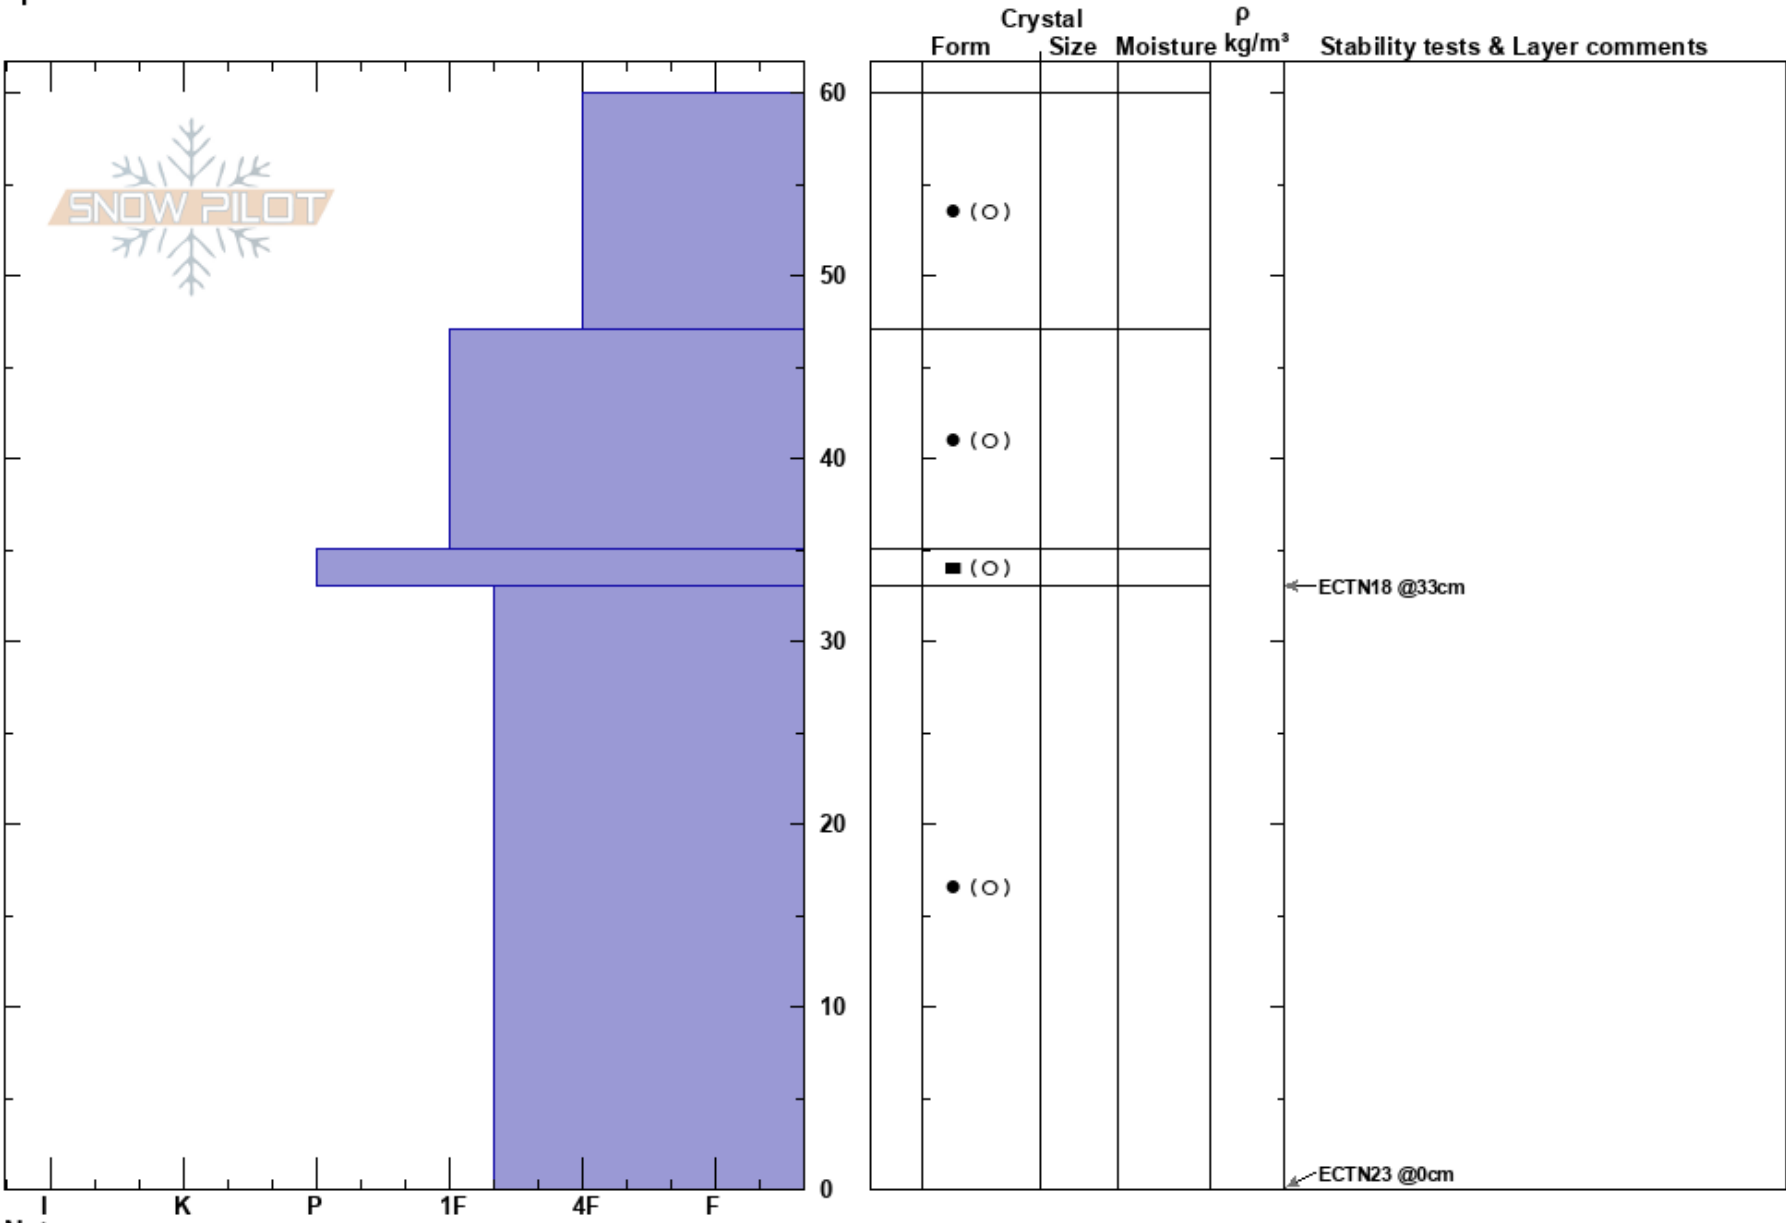

Middle Basin  
 Madison Range-N  
 MT  
 Elevation: 9200 ft  
 Aspect: E  
 Specifics:

Spencer Jonas  
 11/22/2017 - 11:55am  
 Co-ord: 45.32434N, -111.38055W  
 Slope Angle: 26°  
 Wind Loading:

Stability:  
 Air Temperature:  
 Sky Cover: OVC  
 Precipitation: NO  
 Wind: W Light Breeze

HS:60 Layer Notes:

Notes: