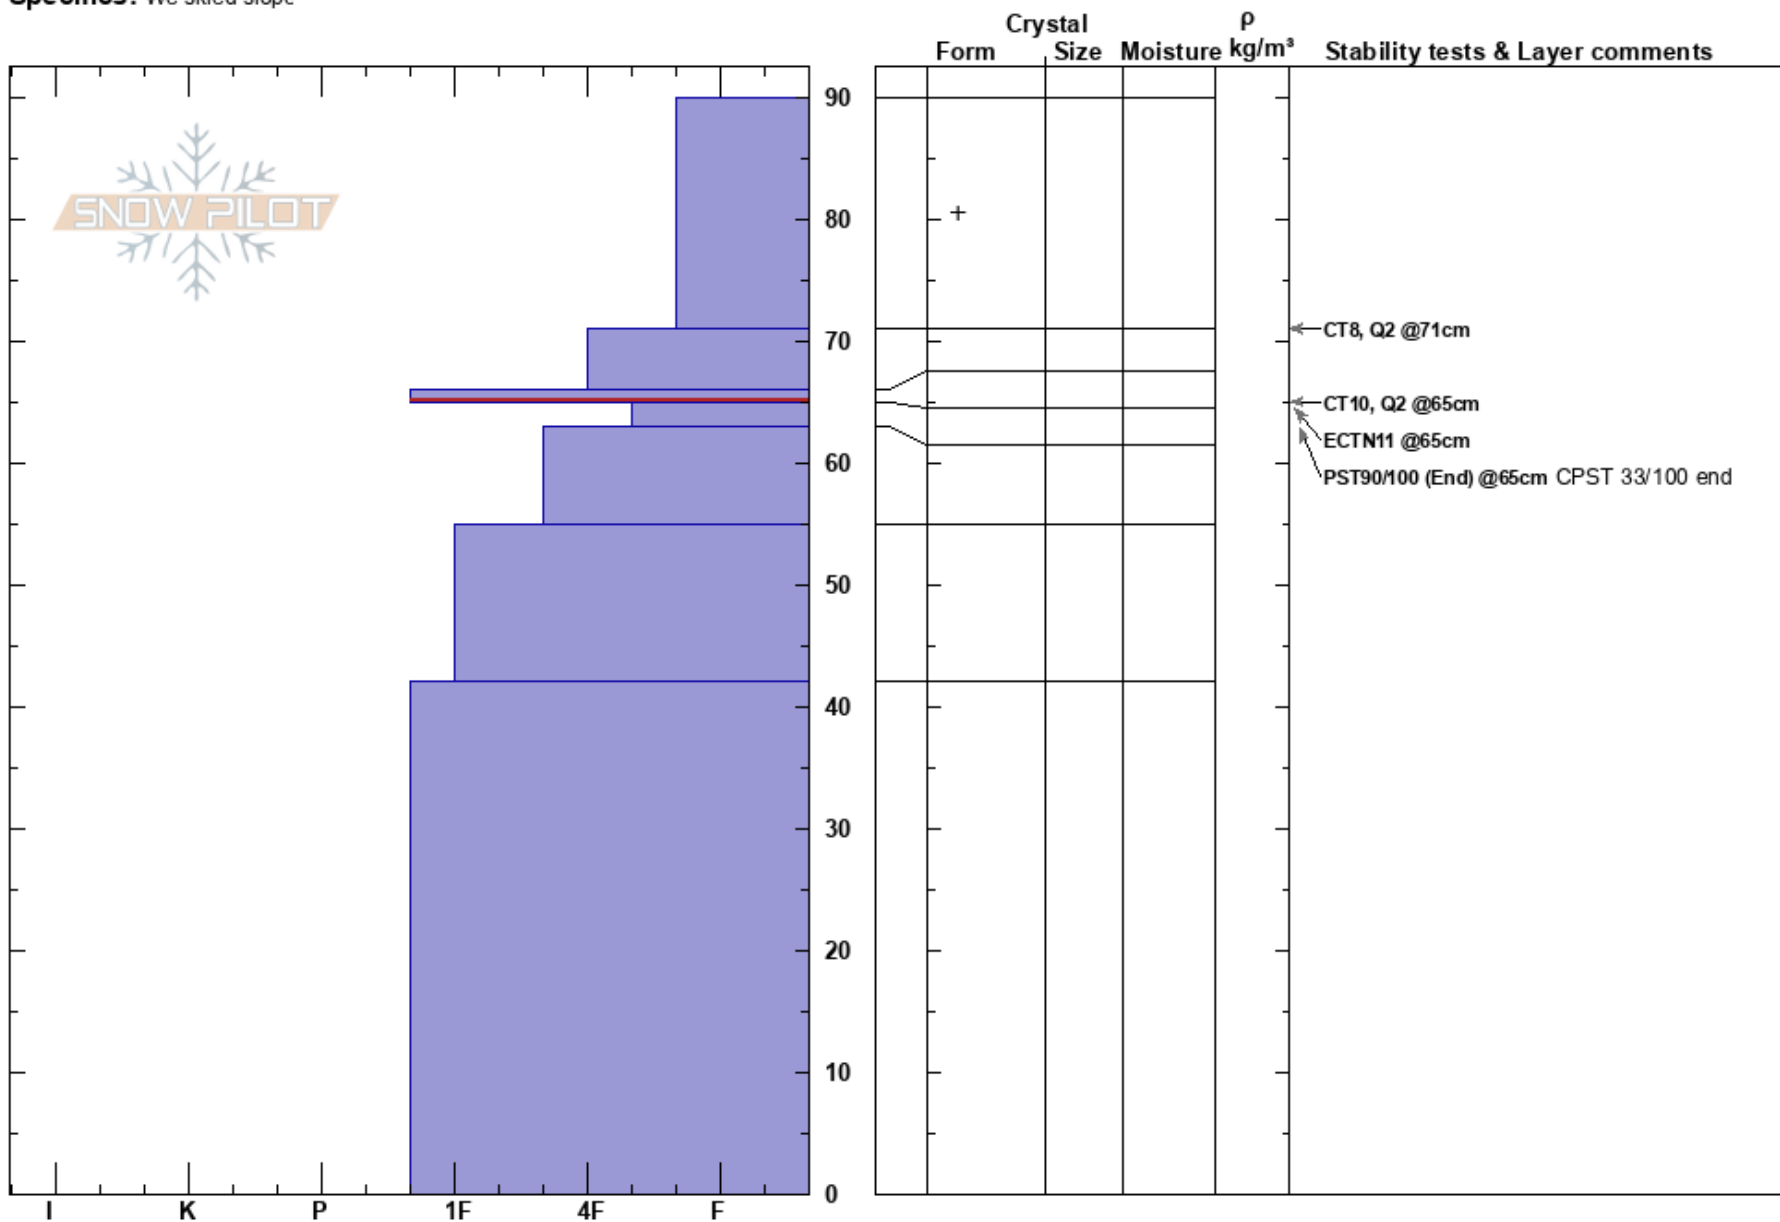

Marty's  
 Beartooths  
 MT  
**Elevation:** 9370 ft  
**Aspect:** 185°  
**Specifics:** We skied slope

Doug Chabot-Admin  
 11/22/2017 - 8:45am  
**Co-ord:** 45.04146N, -109.94269W  
**Slope Angle:** 32°  
**Wind Loading:** previous

**Stability:** Very Good **HS:**90  
**Air Temperature:**  
**Sky Cover:** OVC  
**Precipitation:** RV  
**Wind:**

**Layer Notes:**  
 66-65cm: Problematic layer

**Notes:** Snow depth ranged up to 120cm.