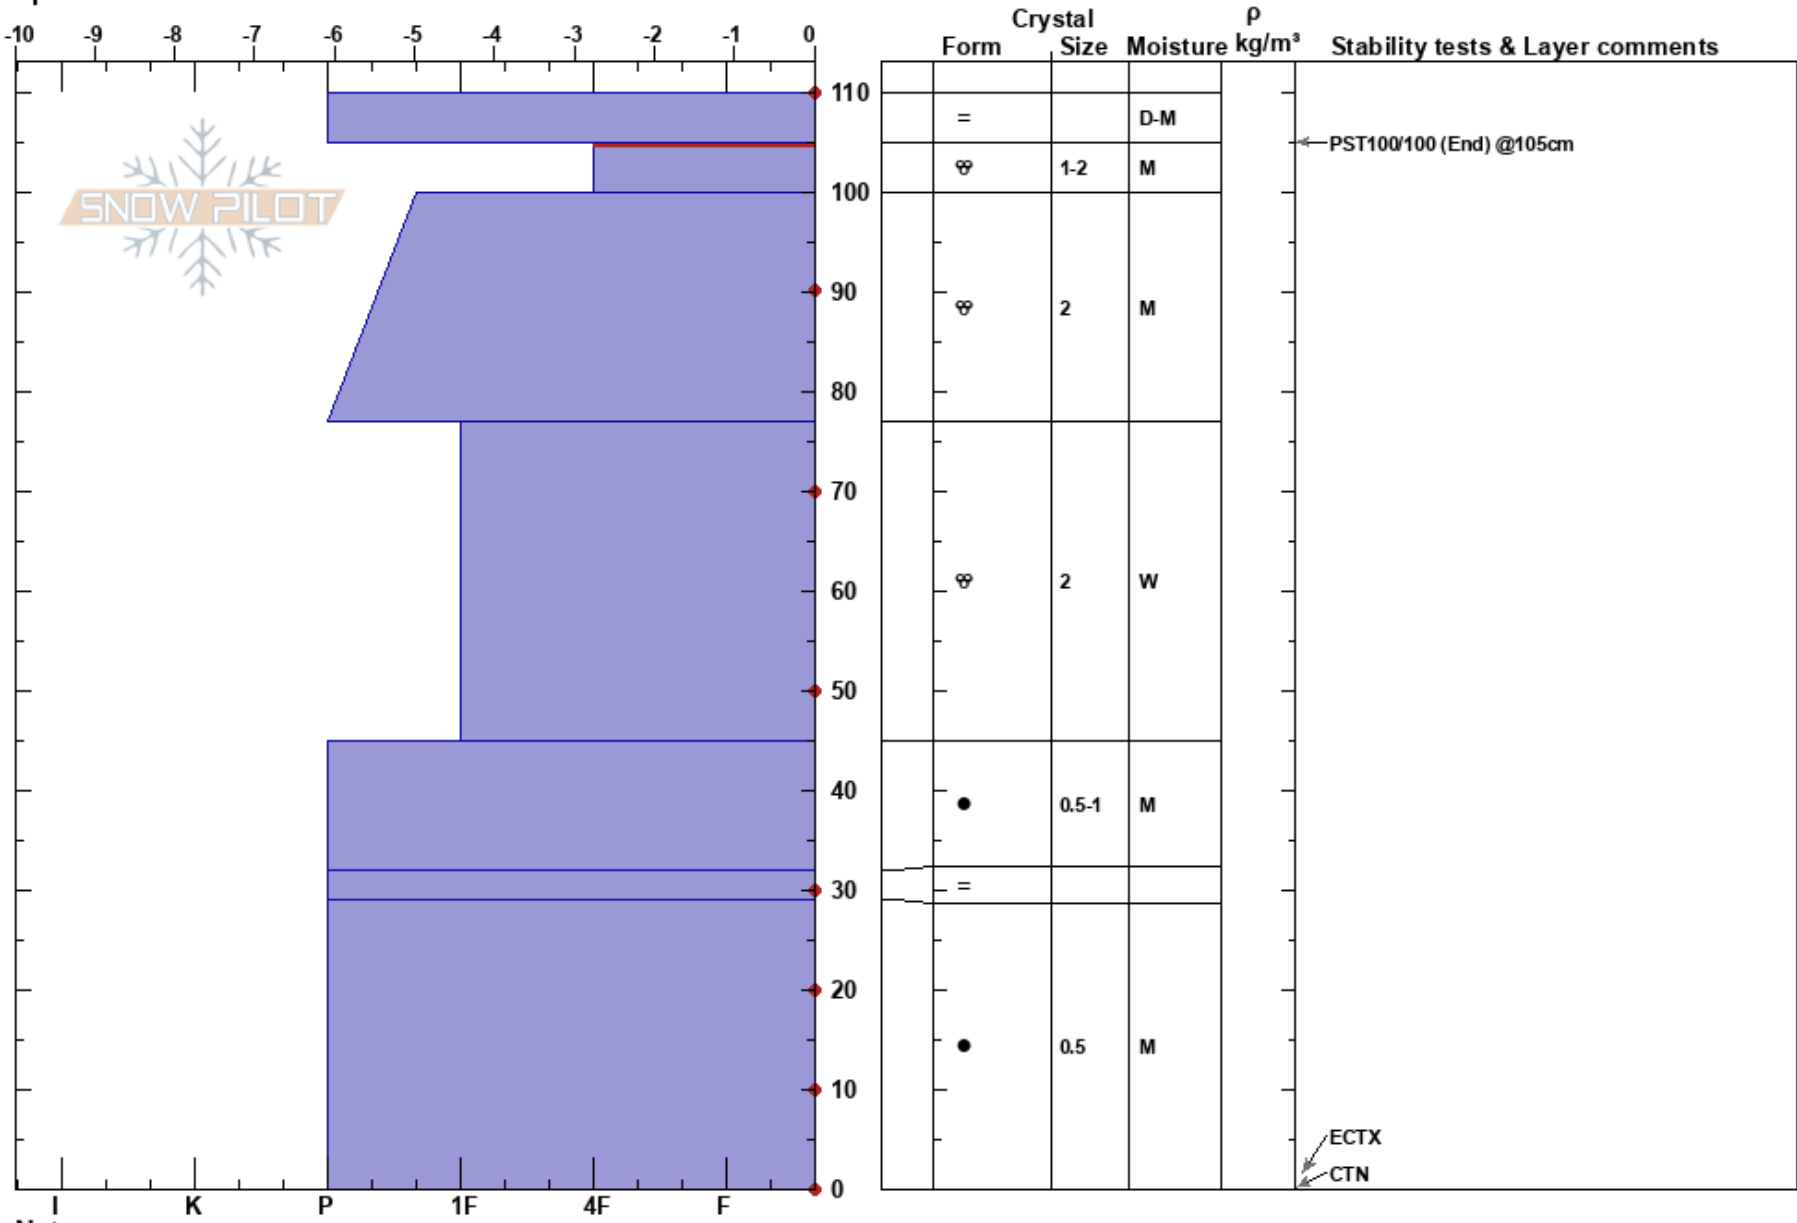

Castle Peak  
 Central Sierra  
 CA  
 Elevation: 8320 ft  
 Aspect: 337°  
 Specifics:

Andy Anderson  
 11/22/2017 - 10:00am  
 Co-ord: 39.36496N, -120.35860W  
 Slope Angle: 20°  
 Wind Loading:

Stability: Very Good  
 Air Temperature:  
 Precipitation: NO  
 Wind: Calm  
 HS:110  
 PF:10 105-100cm:Problematic layer