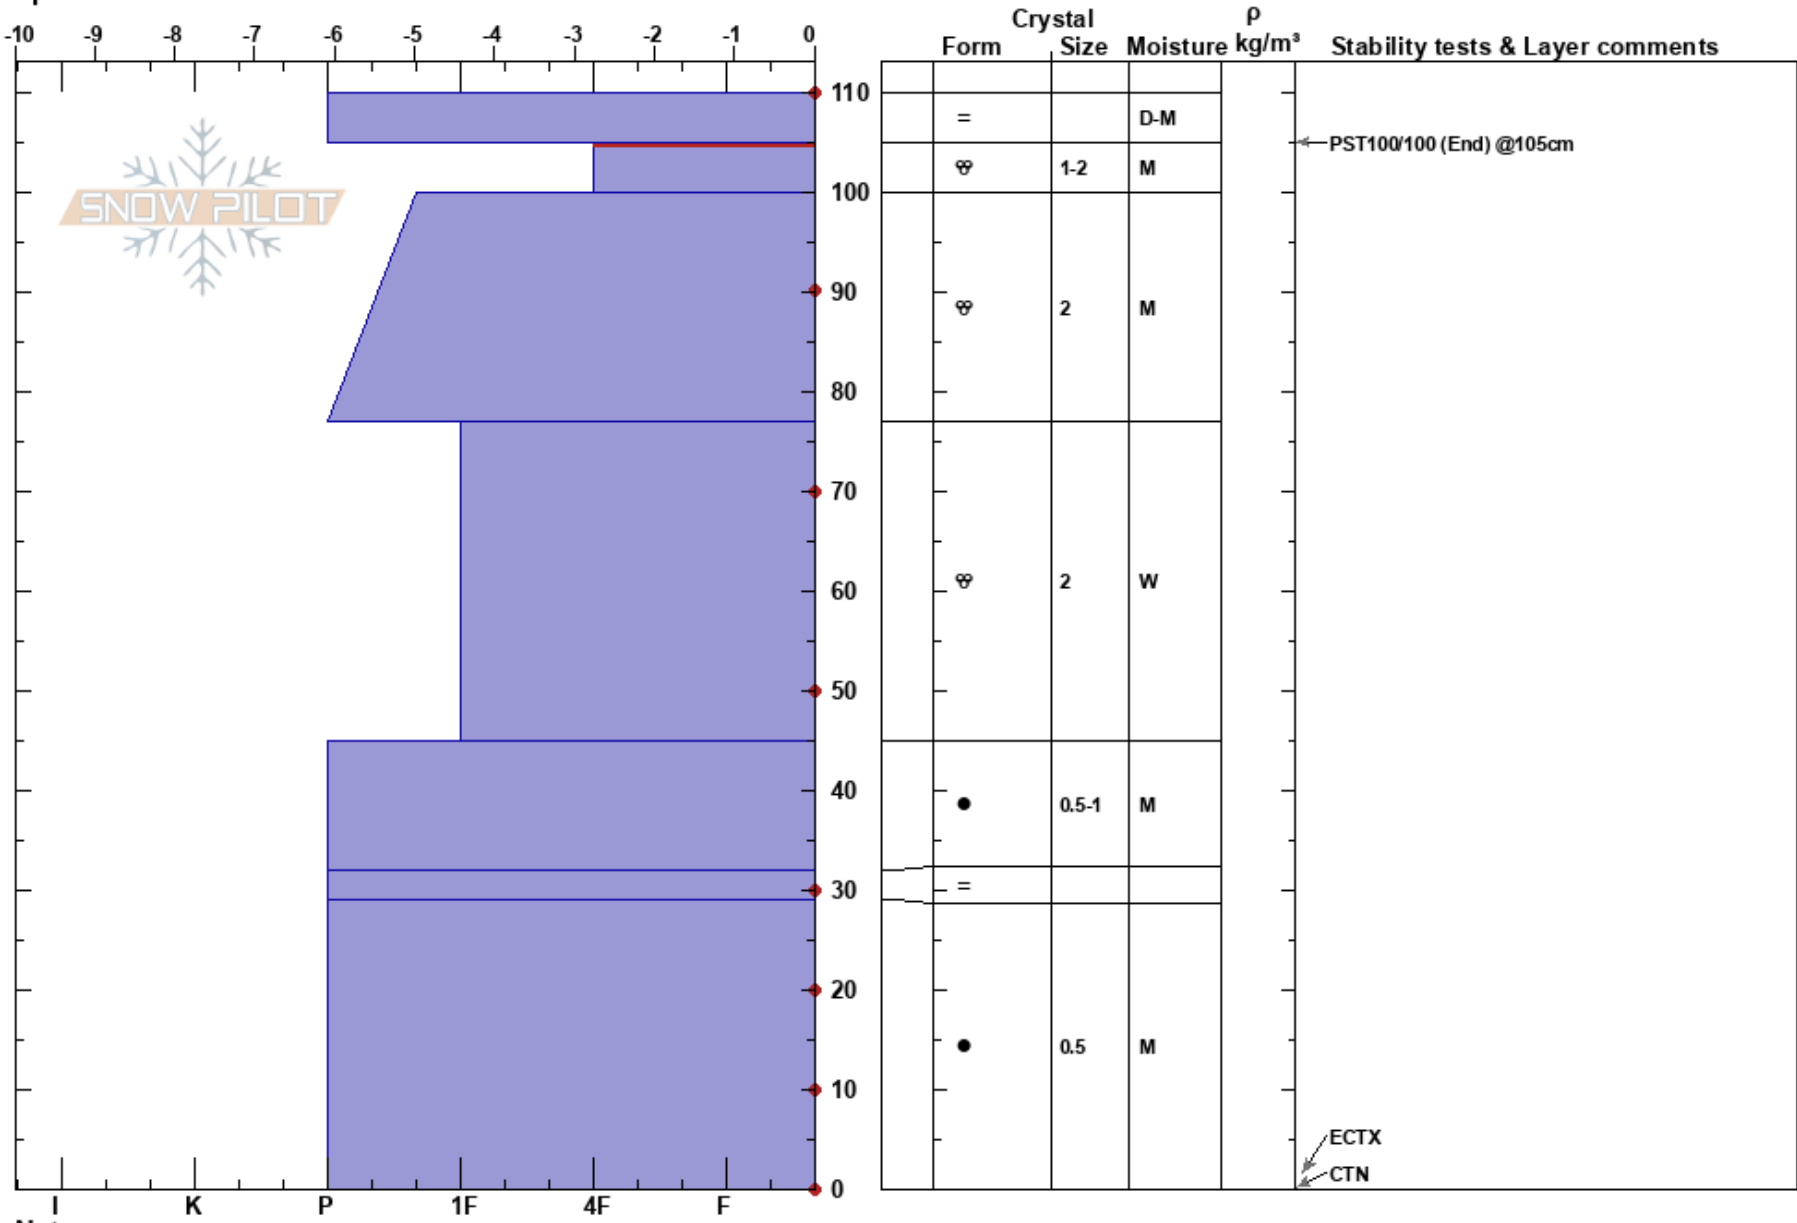

Castle Peak
 Central Sierra
 CA
 Elevation: 8320 ft
 Aspect: 337°
 Specifics:

Andy Anderson
 11/22/2017 - 10:00am
 Co-ord: 39.36496N, -120.35860W
 Slope Angle: 20°
 Wind Loading:

Stability: Very Good
 Air Temperature:
 Sky Cover: CLR
 Precipitation: NO
 Wind: Calm

HS:110
 PF:10 105-100cm:Problematic layer

Notes: