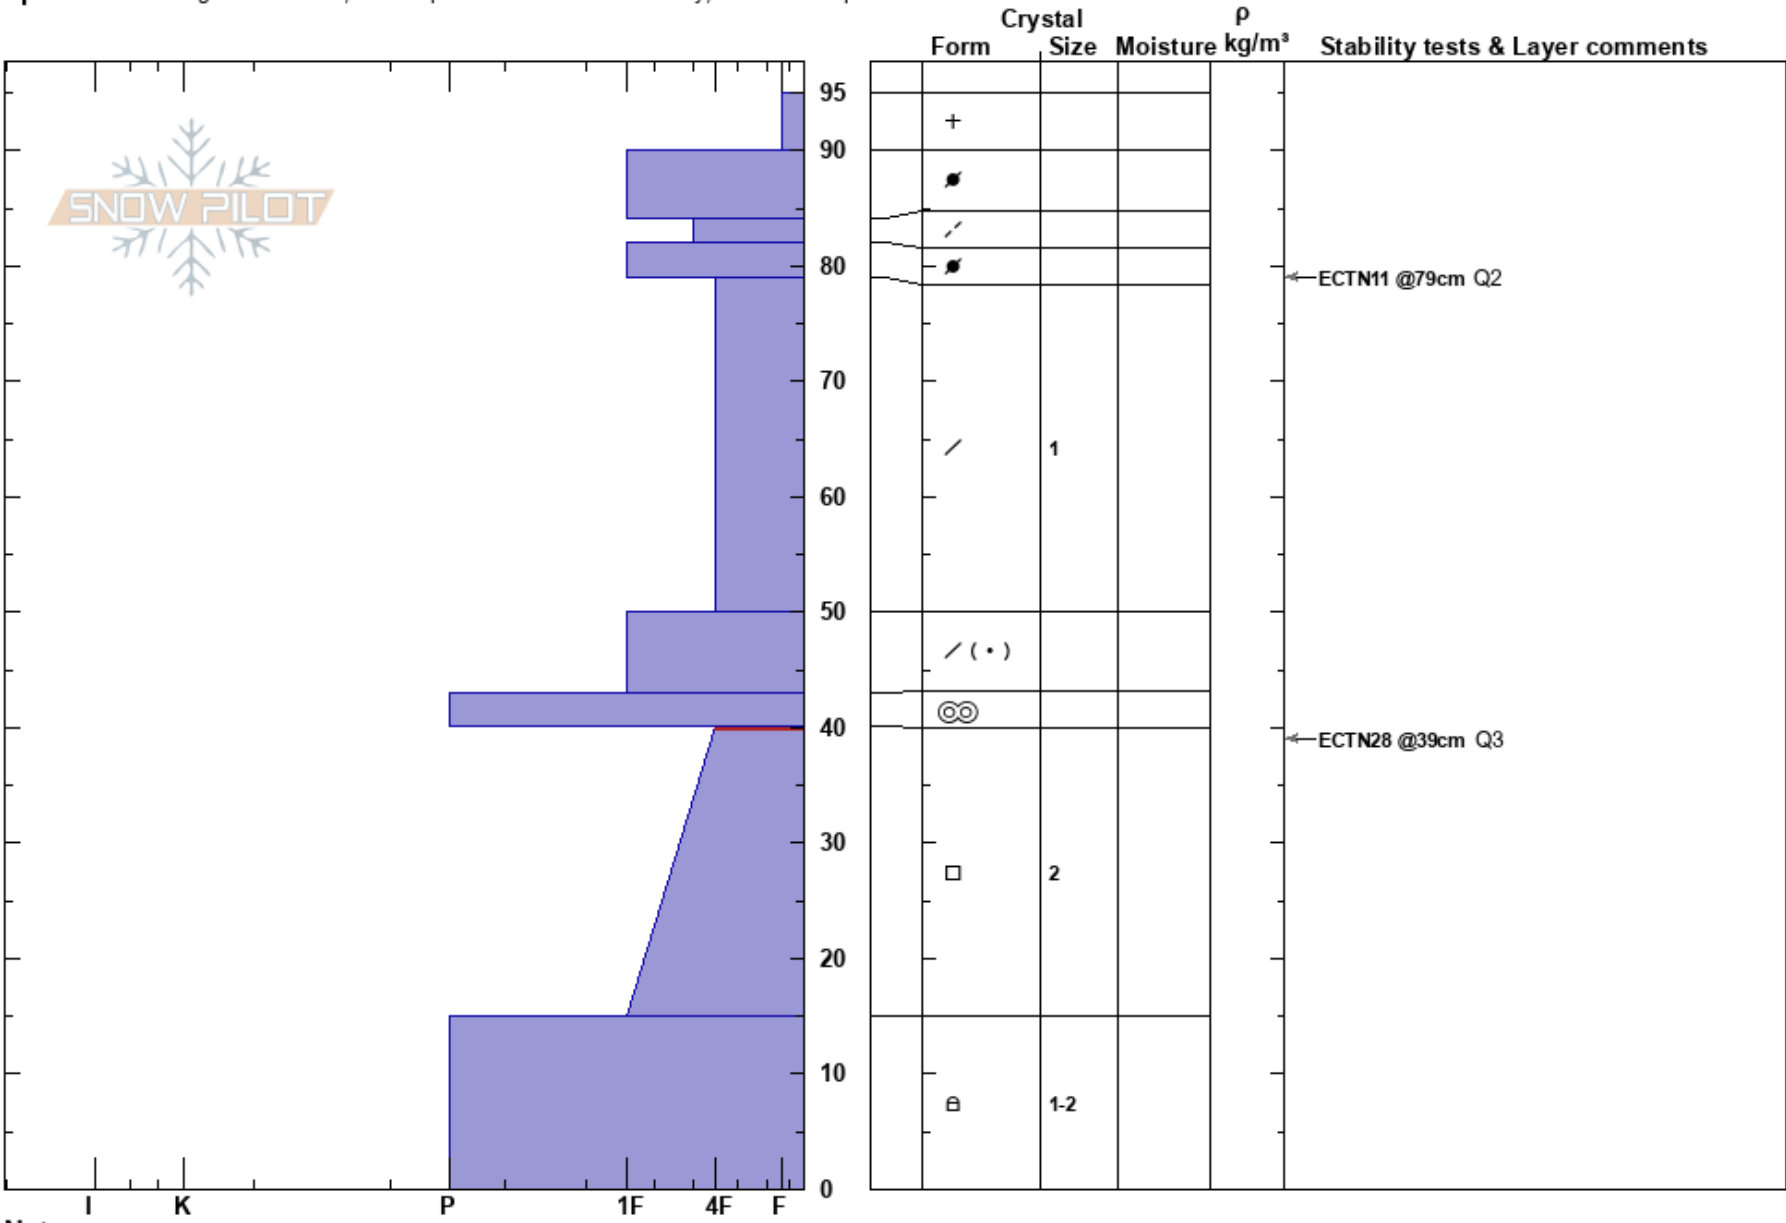

Arch Rock
 Madison Range-N
 MT
Elevation: 9400 ft
Aspect: 40°
Specifics: Pit dug in a Ski Area; Pit is representative of backcountry; We skied slope

Leigh Frye
 11/21/2017 - 1:15pm
Co-ord: 45.27585N, -111.43690W
Slope Angle: 37°
Wind Loading: previous

Stability: Fair
Air Temperature: 1°C
Sky Cover: BKN
Precipitation: NO
Wind: W Moderate
HS: 95
PS: 10 40-15cm: Problematic layer

Notes: Slope had been shot with a 2lb explosive that day with no result. Overall stability good. Higher elevation NE aspects avalanching on basal instabilities, reactive to explosives. Current weather pattern looking good for healing trend.