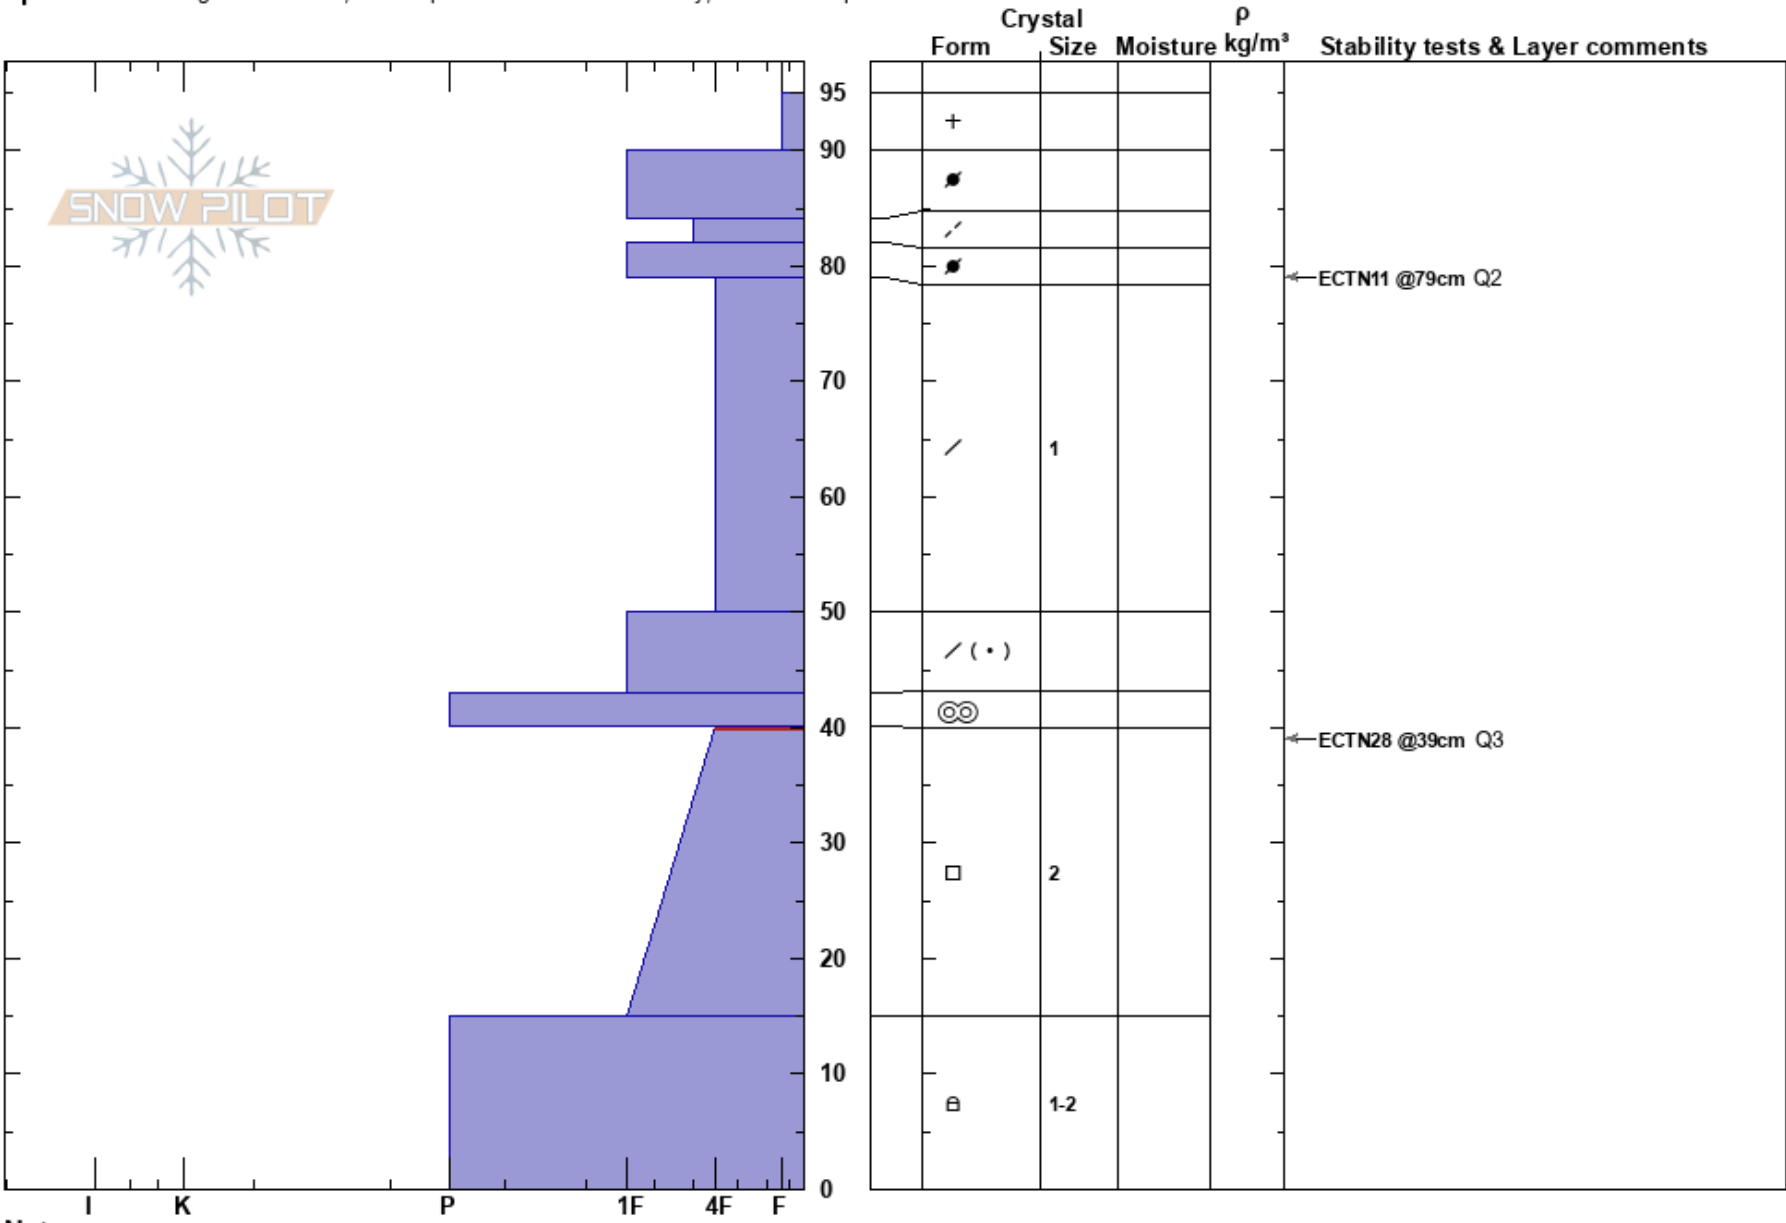

Arch Rock
 Madison Range-N
 MT
Elevation: 9400 ft
Aspect: 40°
Specifics: Pit dug in a Ski Area; Pit is representative of backcountry; We skied slope

Leigh Frye
 11/21/2017 - 1:15pm
Co-ord: 45.27585N, -111.43690W
Slope Angle: 37°
Wind Loading: previous

Stability: Fair
Air Temperature: 1°C
Sky Cover: BKN
Precipitation: NO
Wind: W Moderate
HS: 95
PS: 10
Layer Notes: 40-15cm: Problematic layer

Notes: Slope had been shot with a 2lb explosive that day with no result. Overall stability good. Higher elevation NE aspects avalanching on basal instabilities, reactive to explosives. Current weather pattern looking good for healing trend.