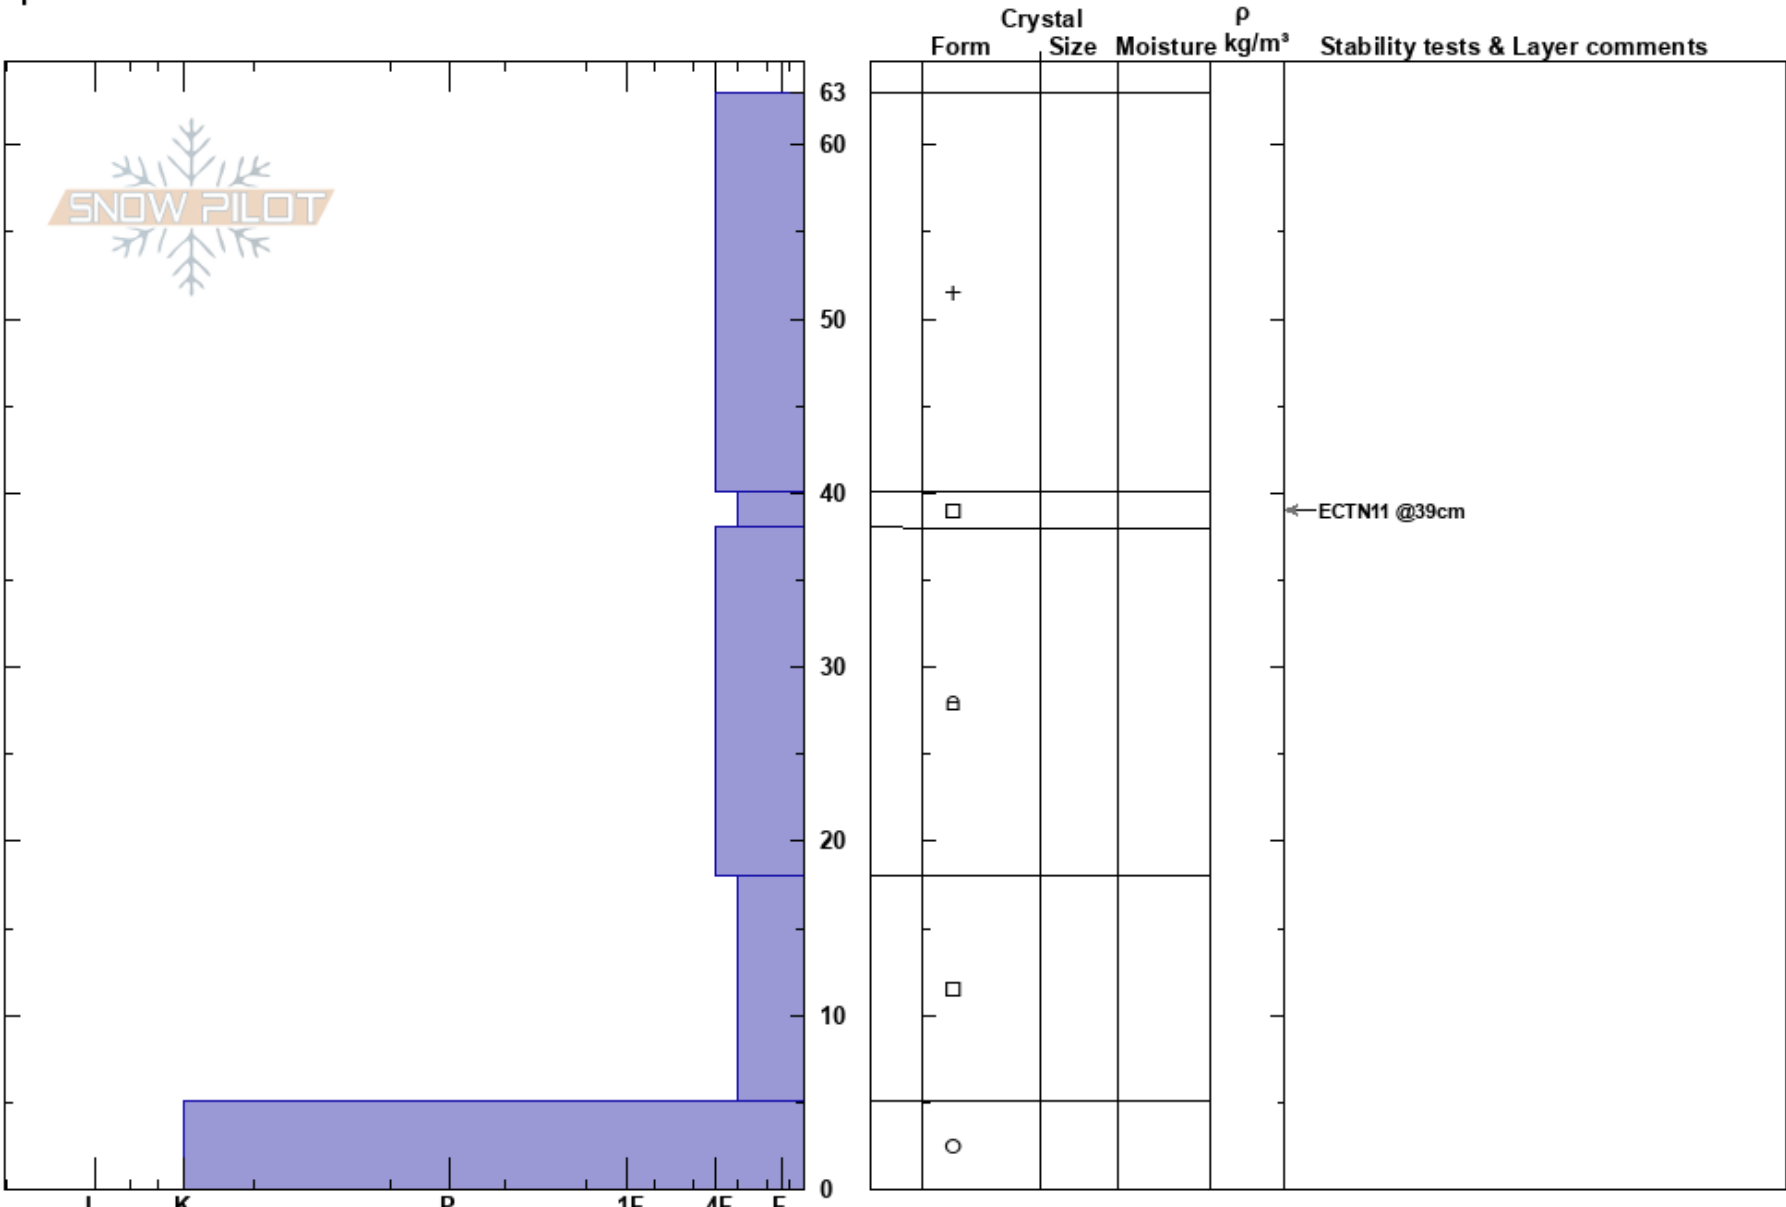

Walton Peak
 Park Range
 CO
 Elevation: 10000 ft
 Aspect: 0°
 Specifics:

Jason Konigsberg
 11/21/2017 - 12:00pm
 Co-ord: 40.36968N, -106.69111W
 Slope Angle:
 Wind Loading:

Stability:
 Air Temperature:
 Sky Cover:
 Precipitation:
 Wind:

HS:63

Layer Notes:

Notes: