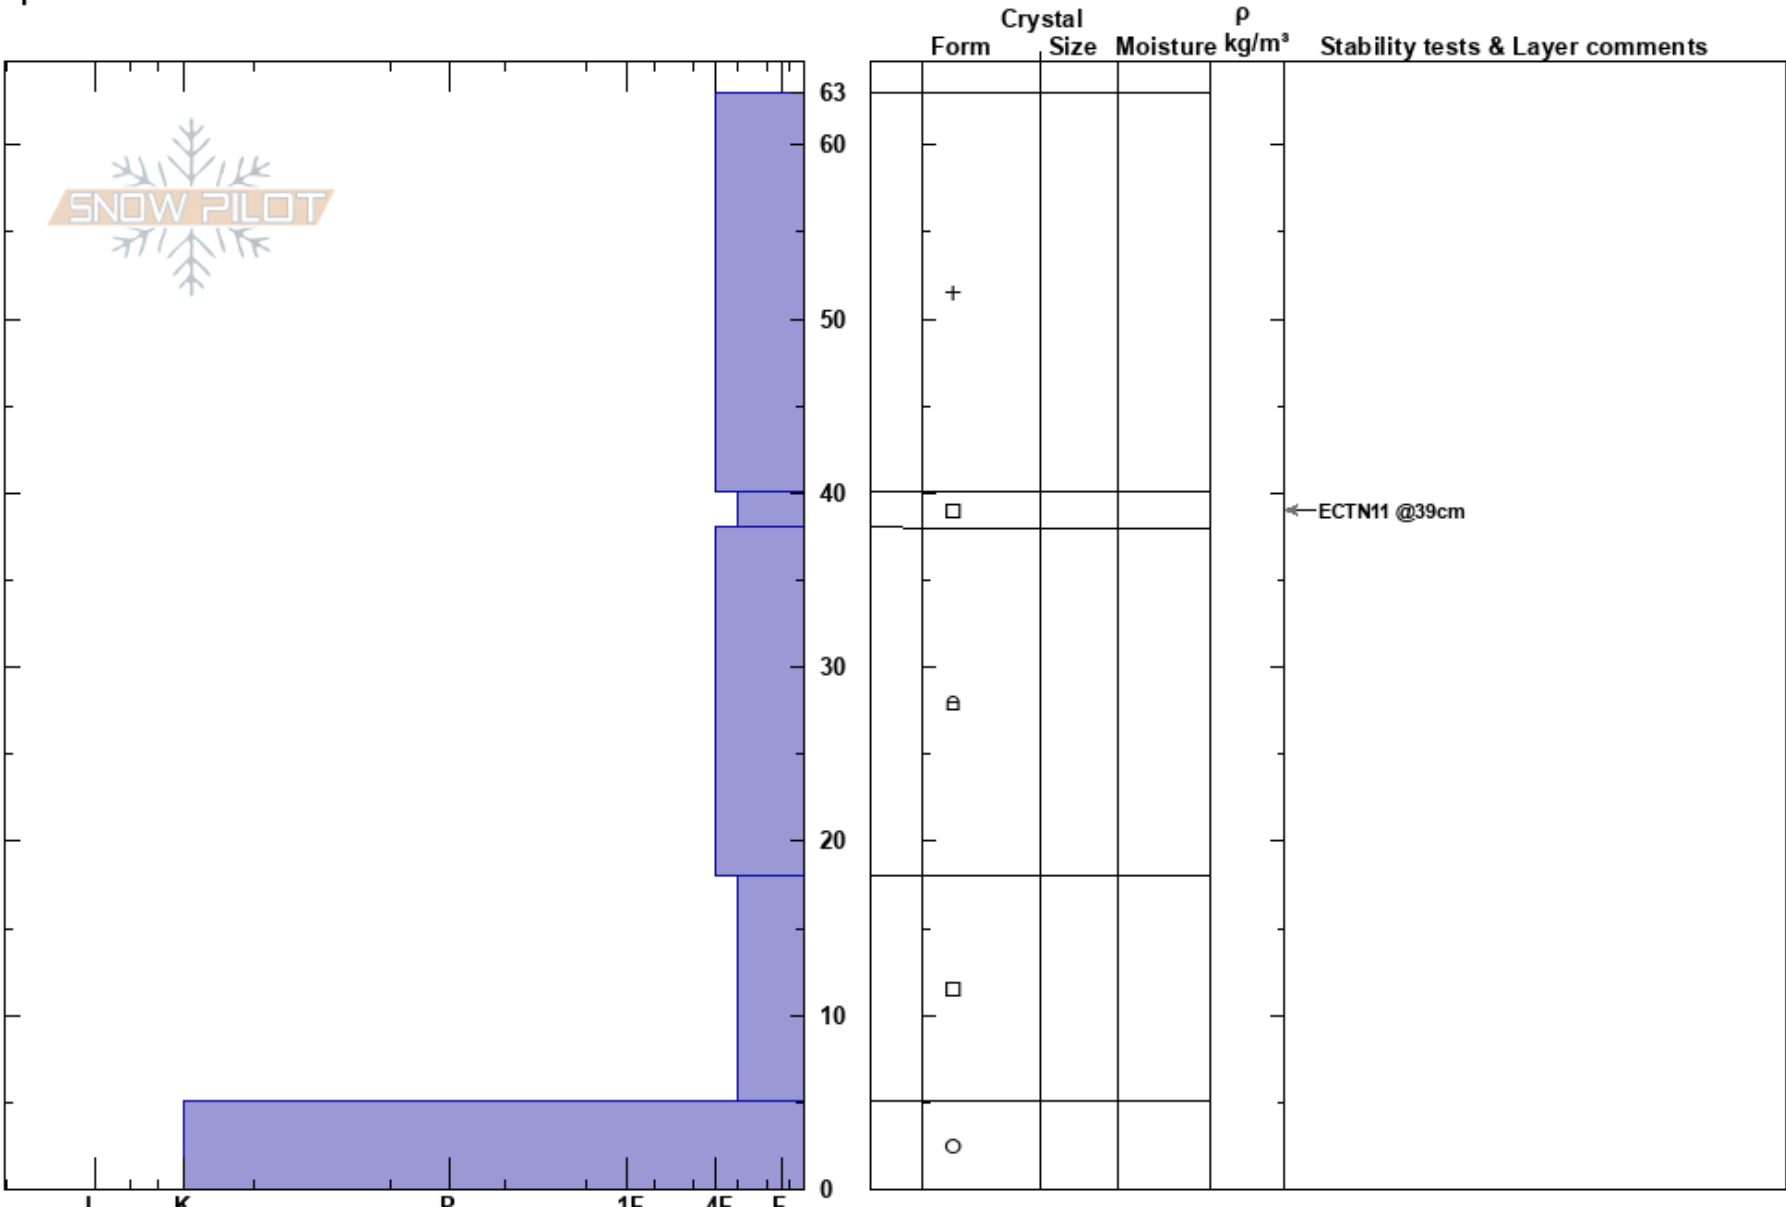

Walton Peak
 Park Range
 CO
 Elevation: 10000 ft
 Aspect: 0°
 Specifics:

Jason Konigsberg
 11/21/2017 - 12:00pm
 Co-ord: 40.36968N, -106.69111W
 Slope Angle:
 Wind Loading:

Stability:
 Air Temperature:
 Sky Cover:
 Precipitation:
 Wind:

HS:63 Layer Notes:

Notes: