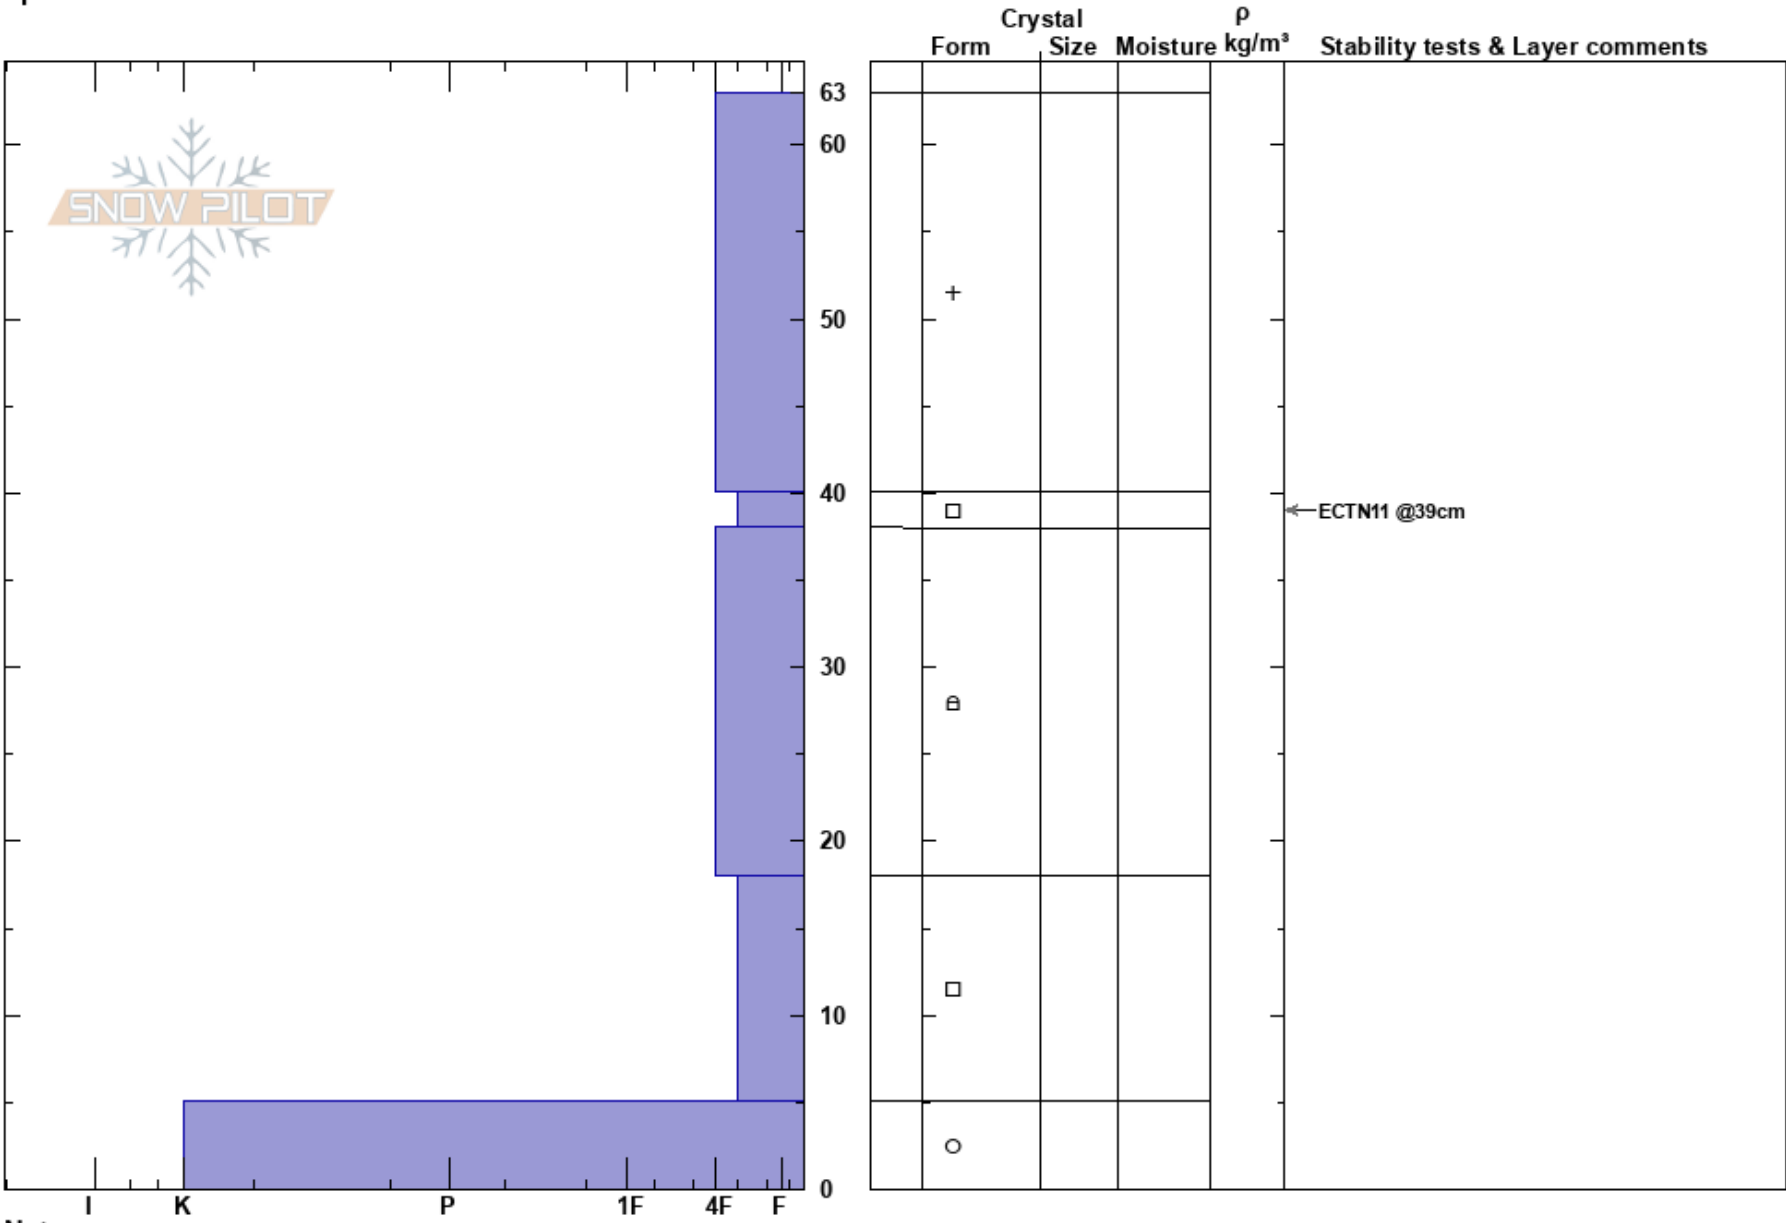

Walton Peak
 Park Range
 CO
 Elevation: 10000 ft
 Aspect: 0°
 Specifics:

Jason Konigsberg
 11/21/2017 - 12:00pm
 Co-ord: 40.36968N, -106.69111W
 Slope Angle:
 Wind Loading:

Stability:
 Air Temperature:
 Sky Cover:
 Precipitation:
 Wind:

HS:63

Layer Notes:

Notes: