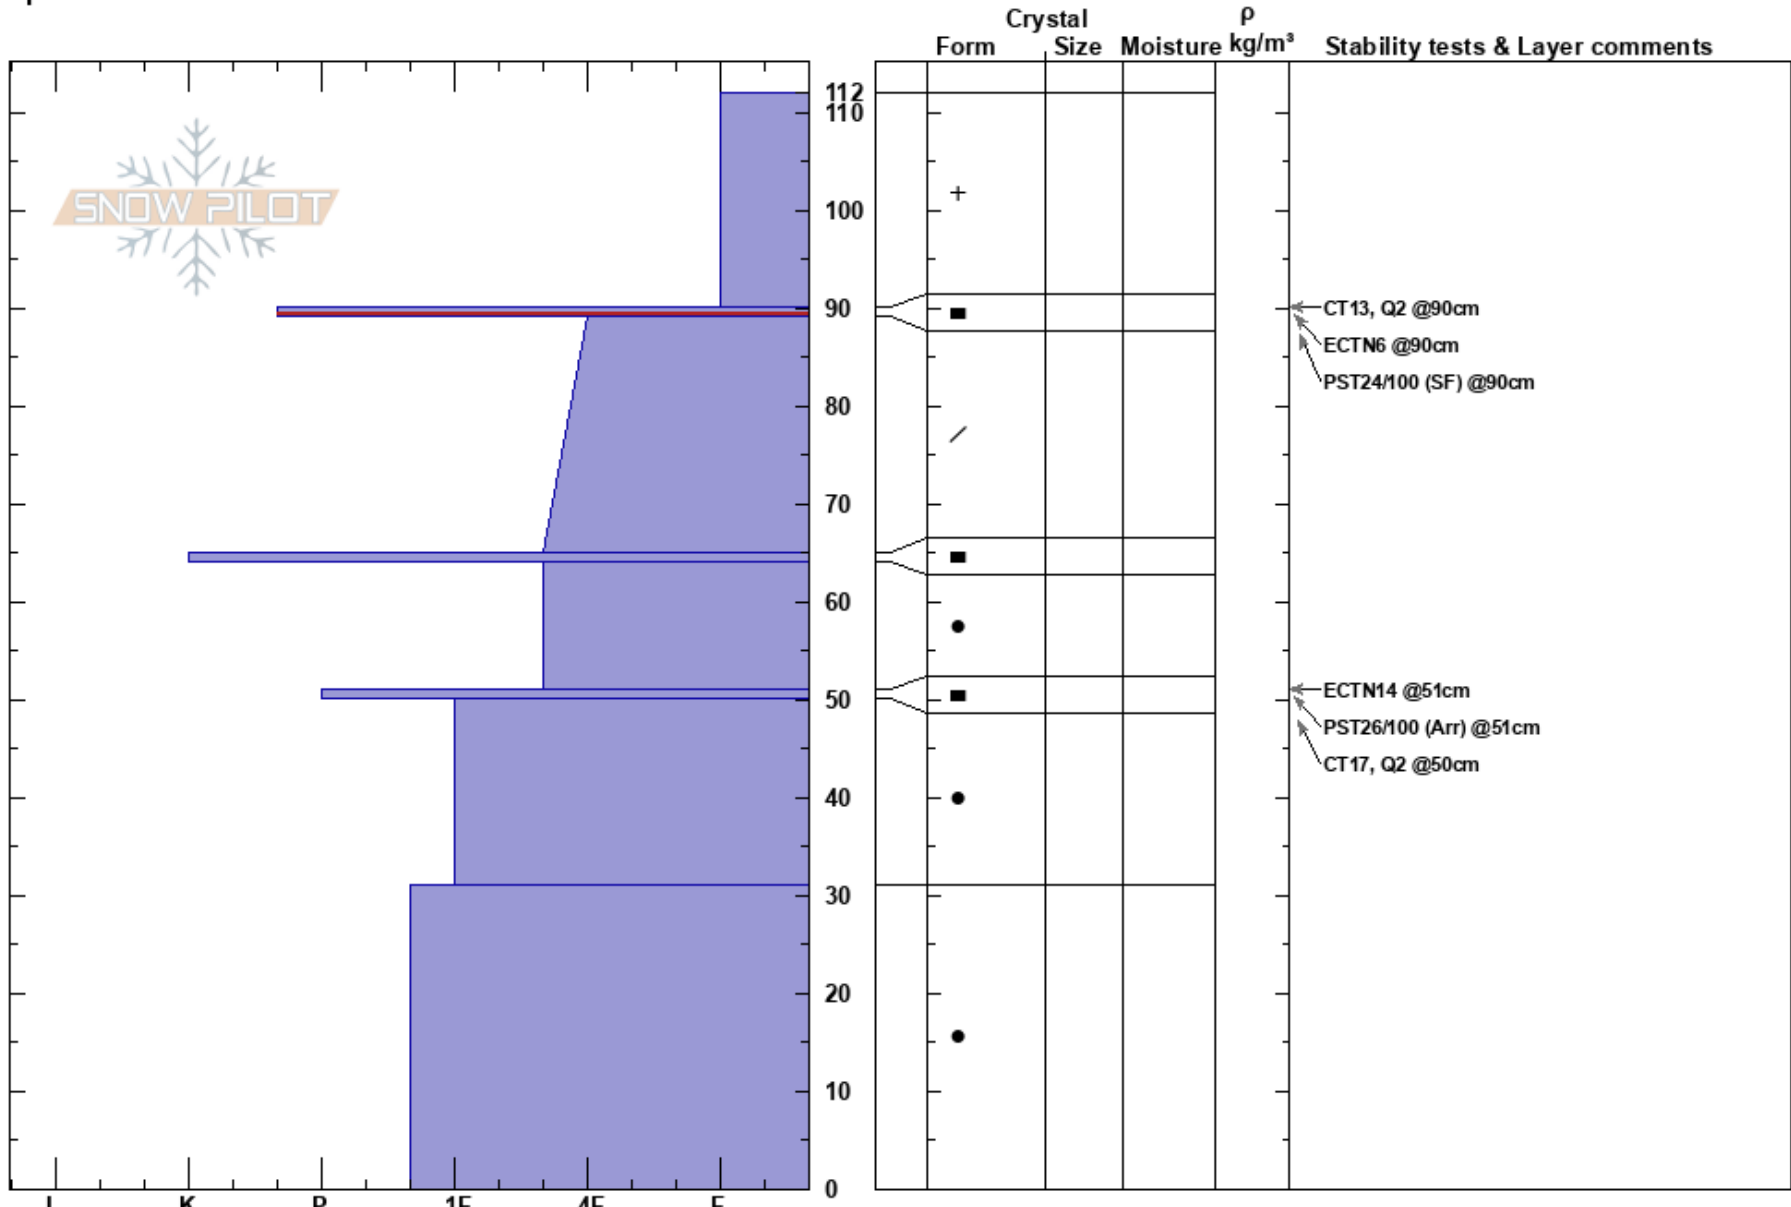

Rasta Chute
 Cooke City
 MT
 Elevation: 9893 ft
 Aspect: 190°
 Specifics:

Doug Chabot-Admin
 11/21/2017 - 2:20pm
 Co-ord: 45.07136N, -109.94474W
 Slope Angle: 33°
 Wind Loading: no

Stability: Good
 Air Temperature:
 Sky Cover: BKN
 Precipitation: NO
 Wind: W Light Breeze

HS:112
 Layer Notes:
 90-89cm: Problematic layer
 51-50cm: decomposing crust

Notes: Less deep, but still a good structure and stable snowpack. CPST 24/100 SF 90 cm's. CPST 60/100 arr 51 cm's.