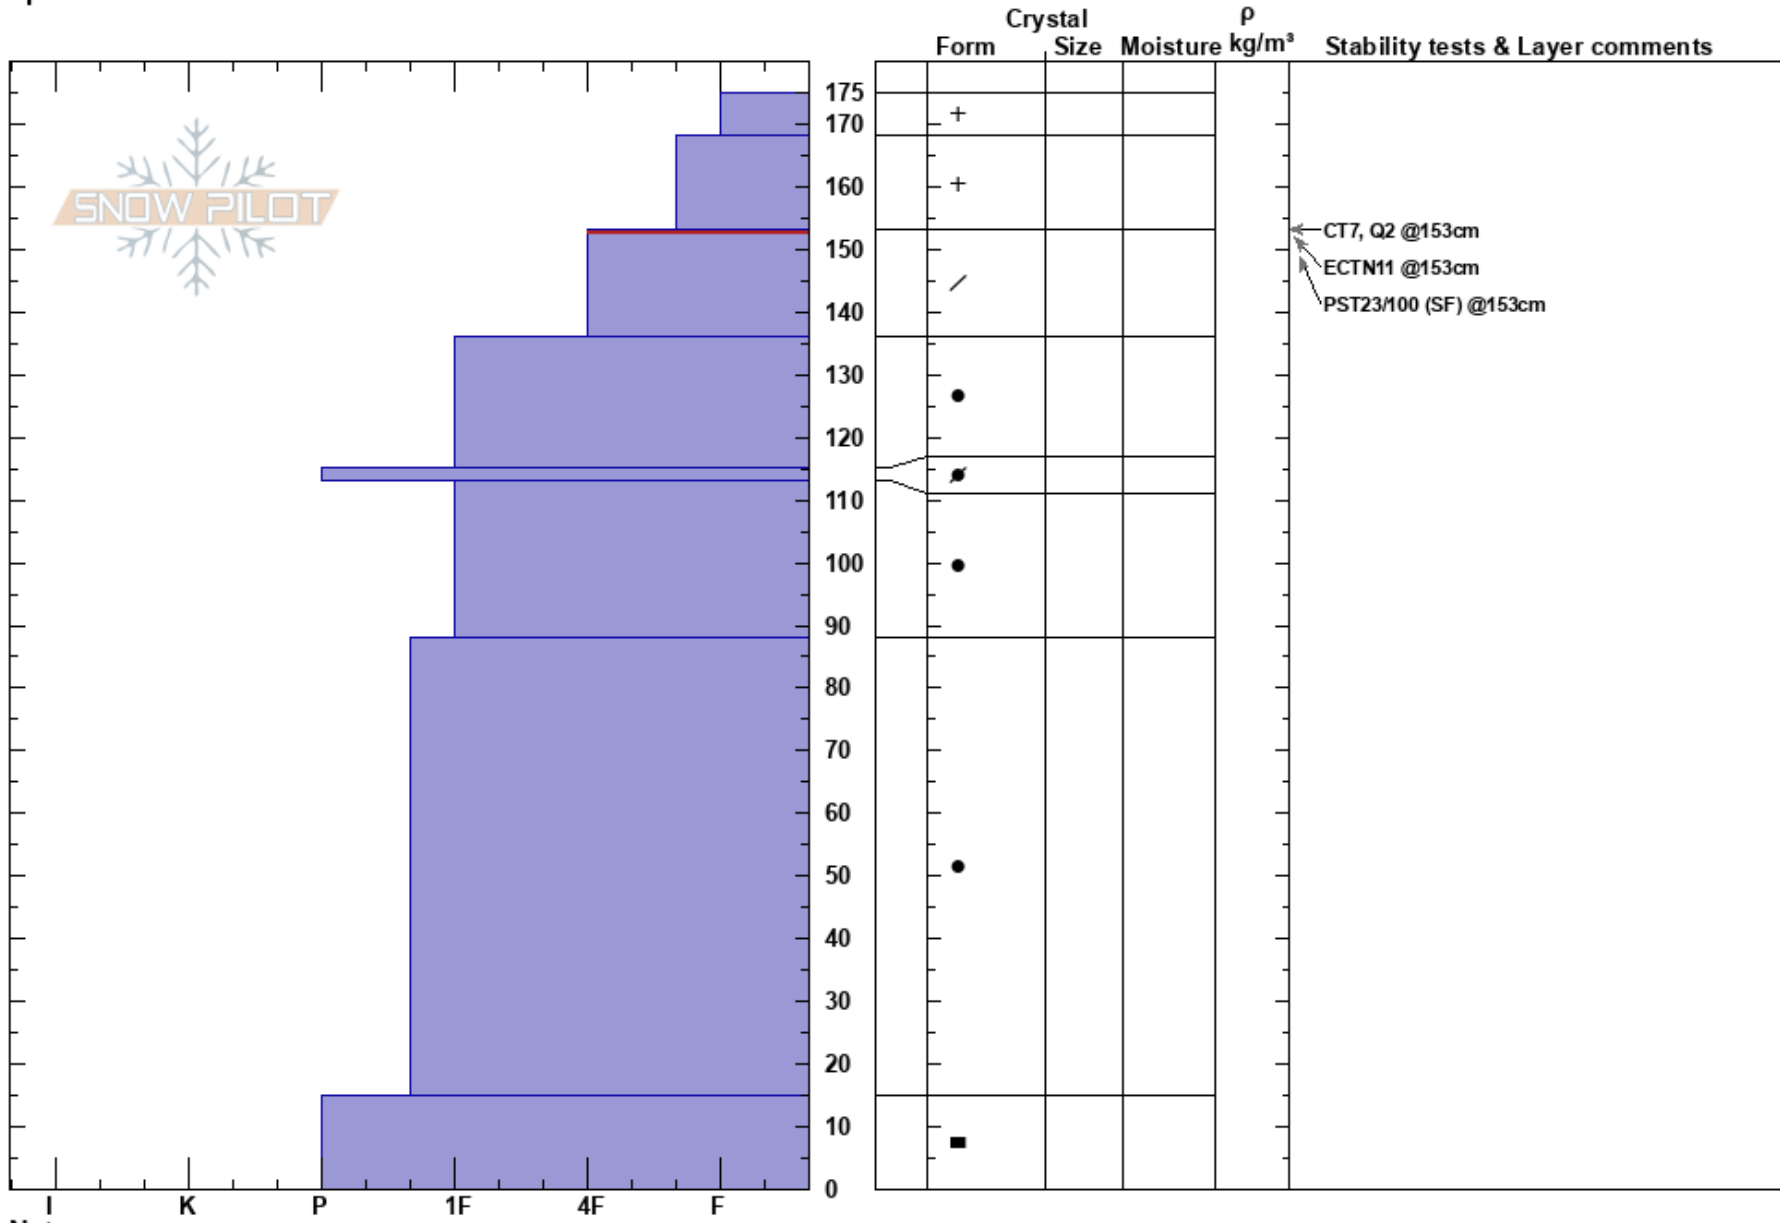

Wolverine Bench  
 Cooke City  
 MT  
 Elevation: 9140 ft  
 Aspect: 60°  
 Specifics:

Doug Chabot-Admin  
 11/21/2017 - 12:30pm  
 Co-ord: 45.05464N, -109.99332W  
 Slope Angle: 35°  
 Wind Loading: no

Stability: Very Good HS:175  
 Air Temperature: 153-136cm:Problematic layer  
 Sky Cover: SCT  
 Precipitation: NO  
 Wind: W Light Breeze

Notes: Deep and stable snowpack. Great for Nov 21st. CPST 19/100 SF