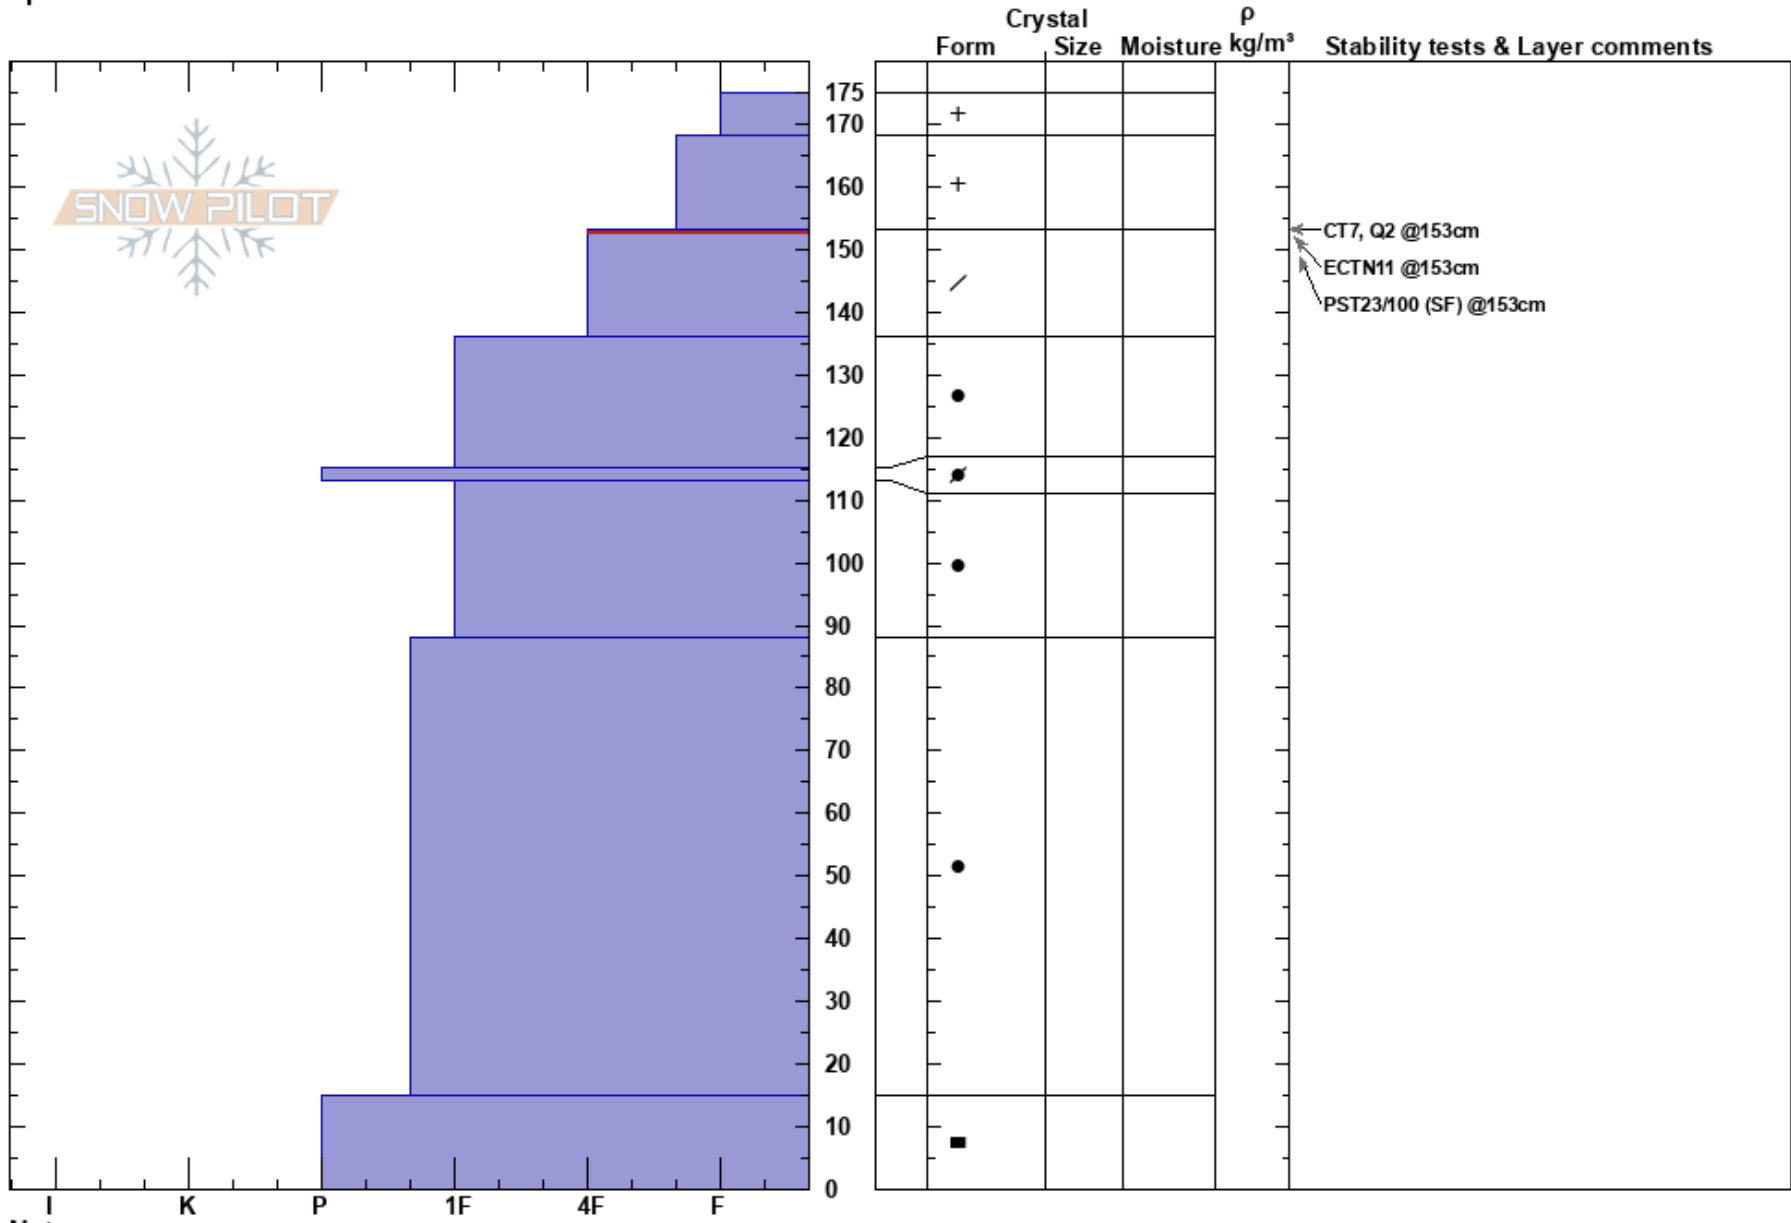

Wolverine Bench
 Cooke City
 MT
 Elevation: 9140 ft
 Aspect: 60°
 Specifics:

Doug Chabot-Admin
 11/21/2017 - 12:30pm
 Co-ord: 45.05464N, -109.99332W
 Slope Angle: 35°
 Wind Loading: no

Stability: Very Good HS:175
 Air Temperature: 153-136cm:Problematic layer
 Sky Cover: SCT
 Precipitation: NO
 Wind: W Light Breeze

Notes: Deep and stable snowpack. Great for Nov 21st. CPST 19/100 SF