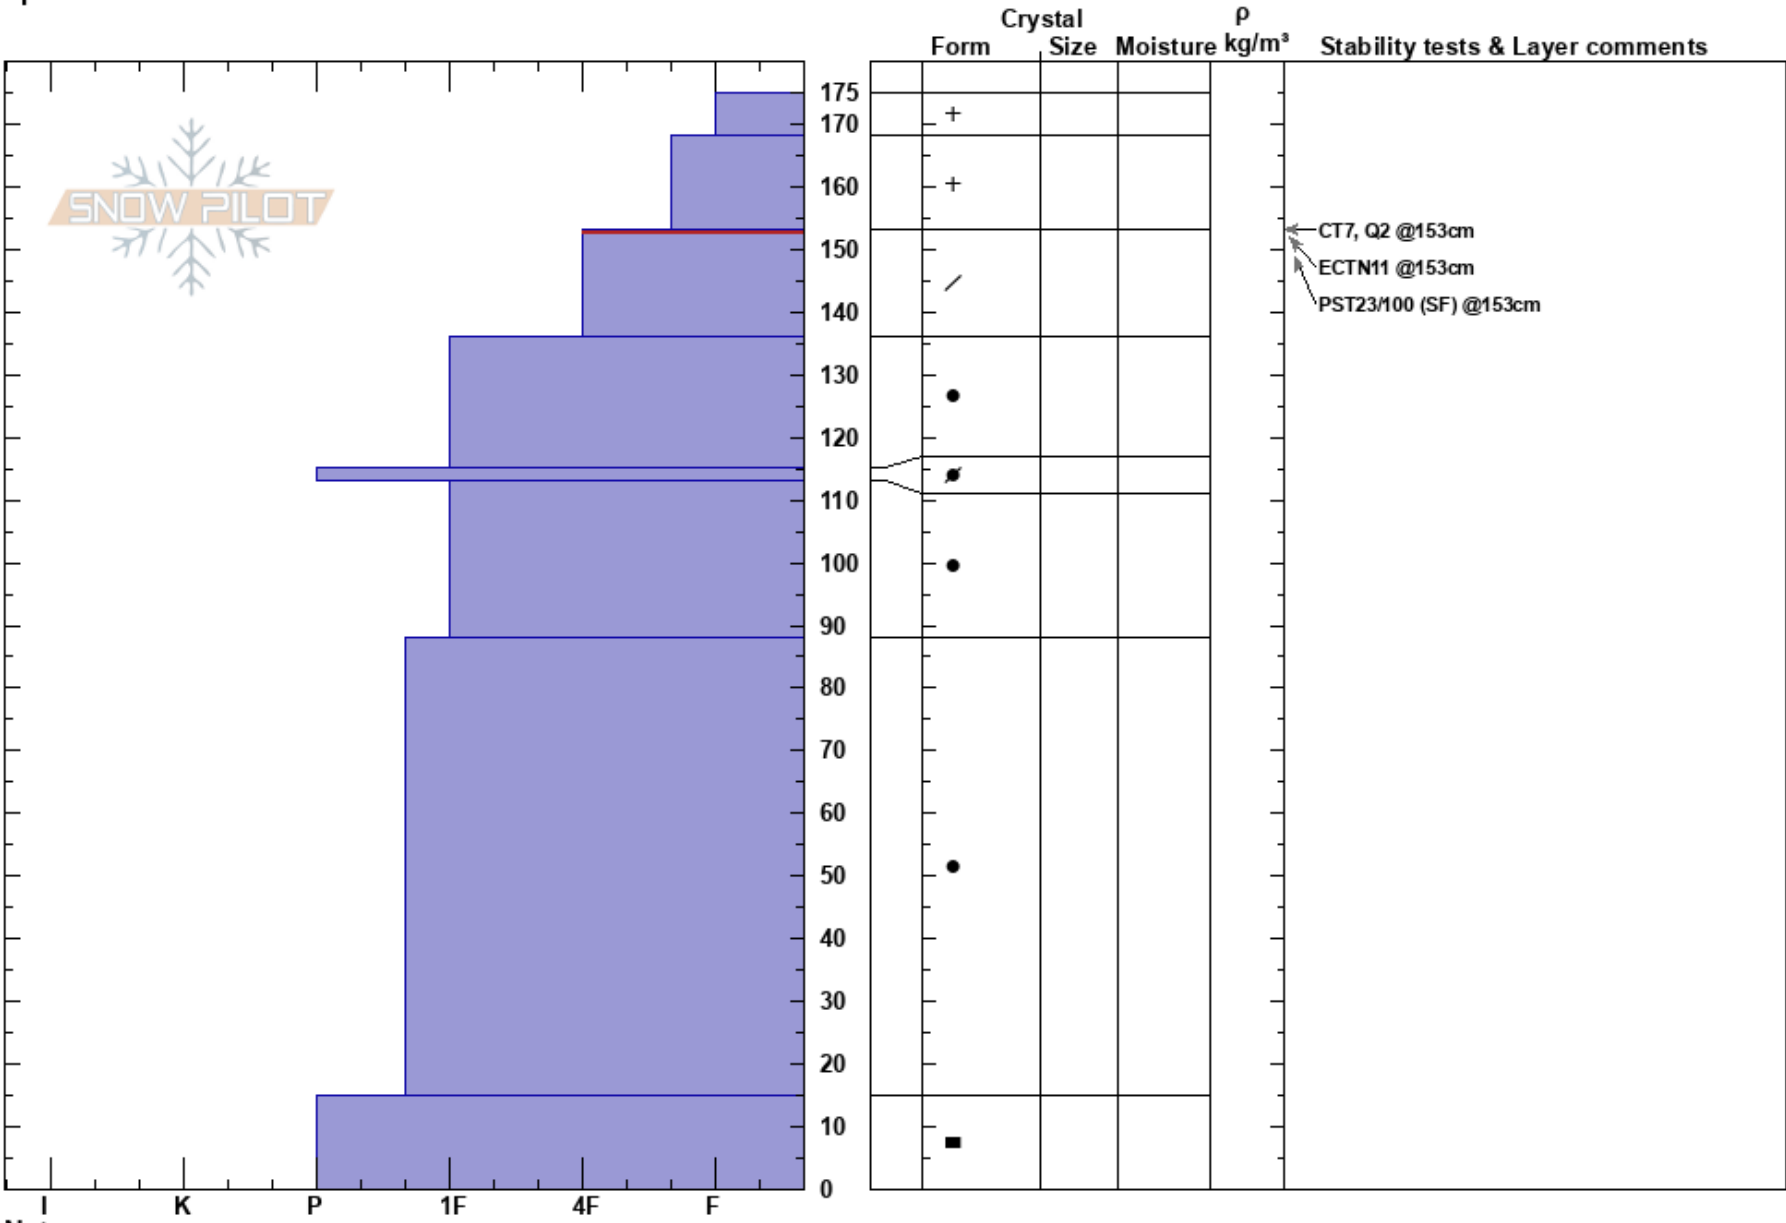

Wolverine Bench
 Cooke City
 MT
 Elevation: 9140 ft
 Aspect: 60°
 Specifics:

Doug Chabot-Admin
 11/21/2017 - 12:30pm
 Co-ord: 45.05464N, -109.99332W
 Slope Angle: 35°
 Wind Loading: no

Stability: Very Good HS:175
 Air Temperature: 153-136cm:Problematic layer
 Sky Cover: SCT
 Precipitation: NO
 Wind: W Light Breeze

Notes: Deep and stable snowpack. Great for Nov 21st. CPST 19/100 SF