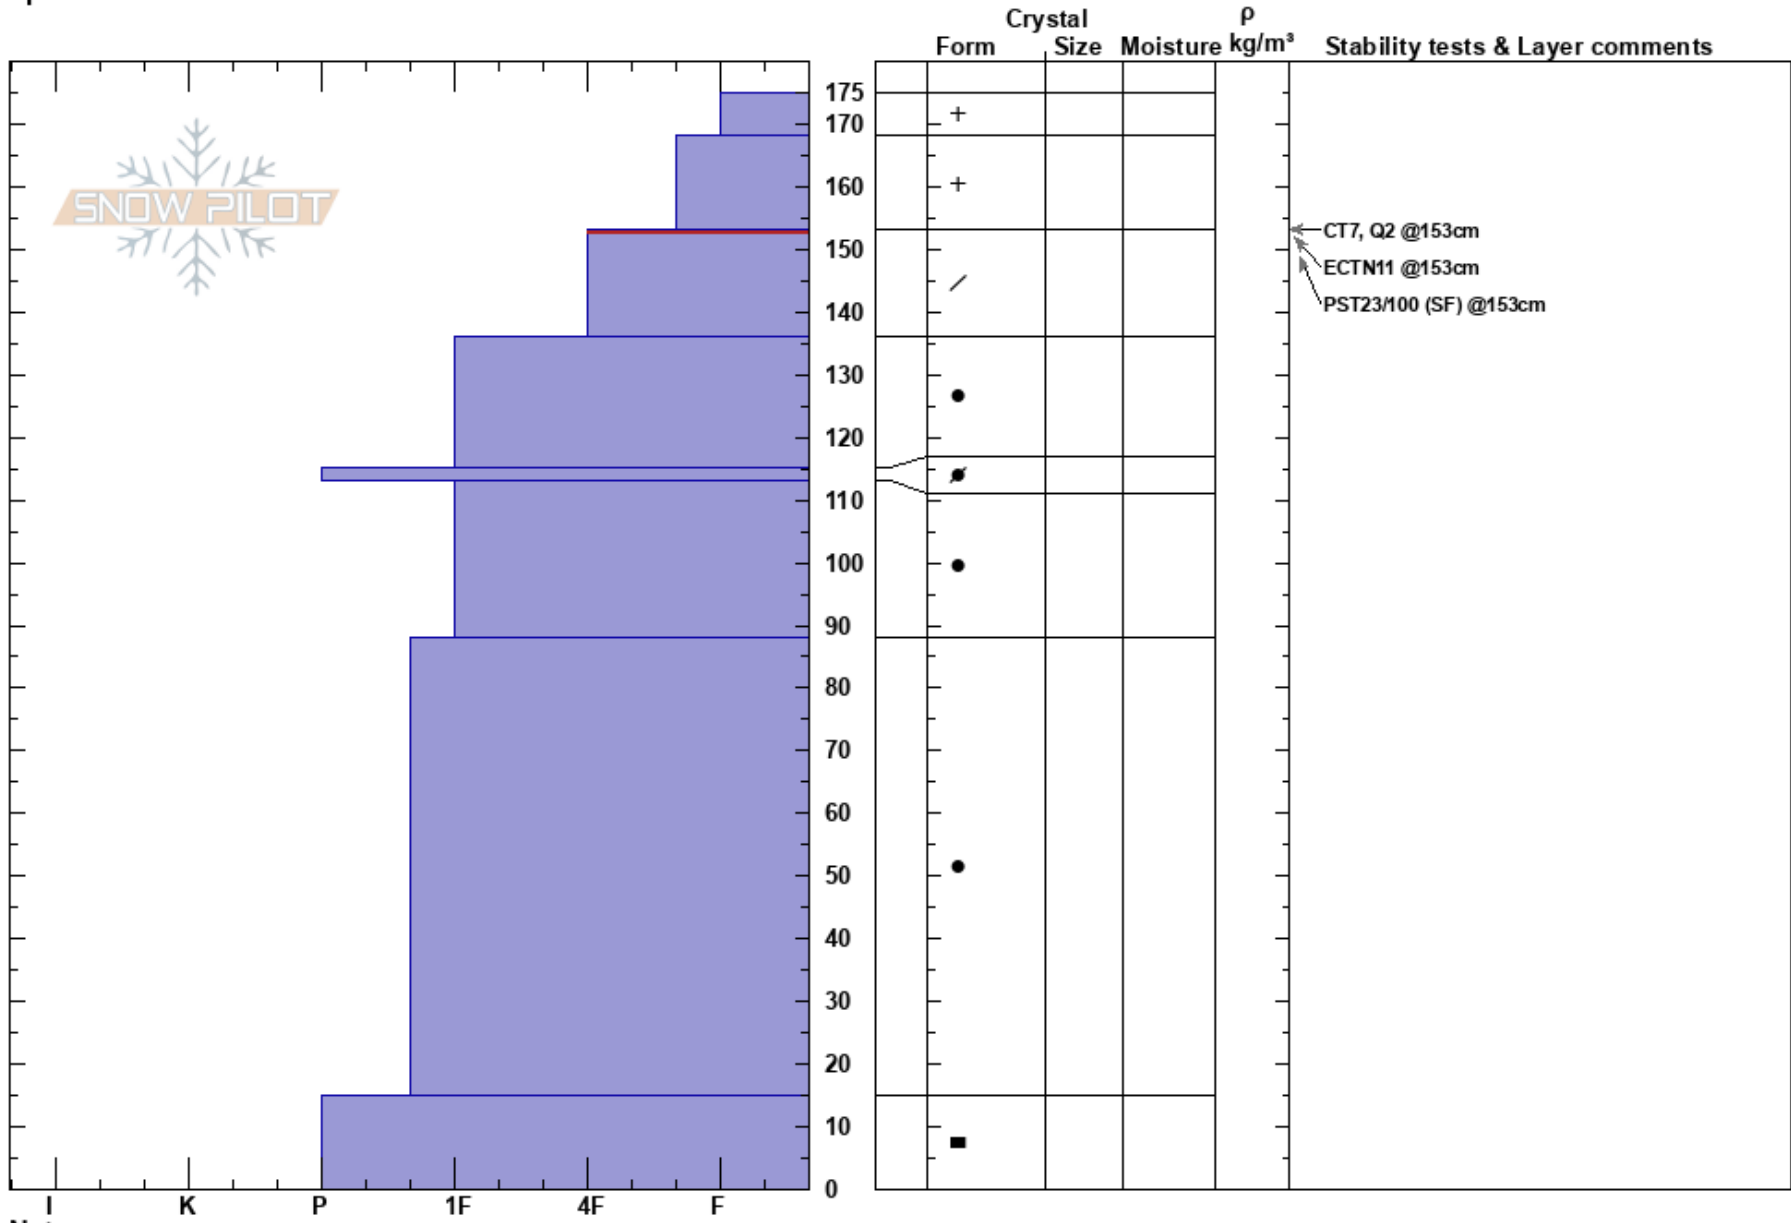

Wolverine Bench  
 Cooke City  
 MT  
 Elevation: 9140 ft  
 Aspect: 60°  
 Specifics:

Doug Chabot-Admin  
 11/21/2017 - 12:30pm  
 Co-ord: 45.05464N, -109.99332W  
 Slope Angle: 35°  
 Wind Loading: no

Stability: Very Good HS:175  
 Air Temperature: 153-136cm:Problematic layer  
 Sky Cover: SCT  
 Precipitation: NO  
 Wind: W Light Breeze

Notes: Deep and stable snowpack. Great for Nov 21st. CPST 19/100 SF