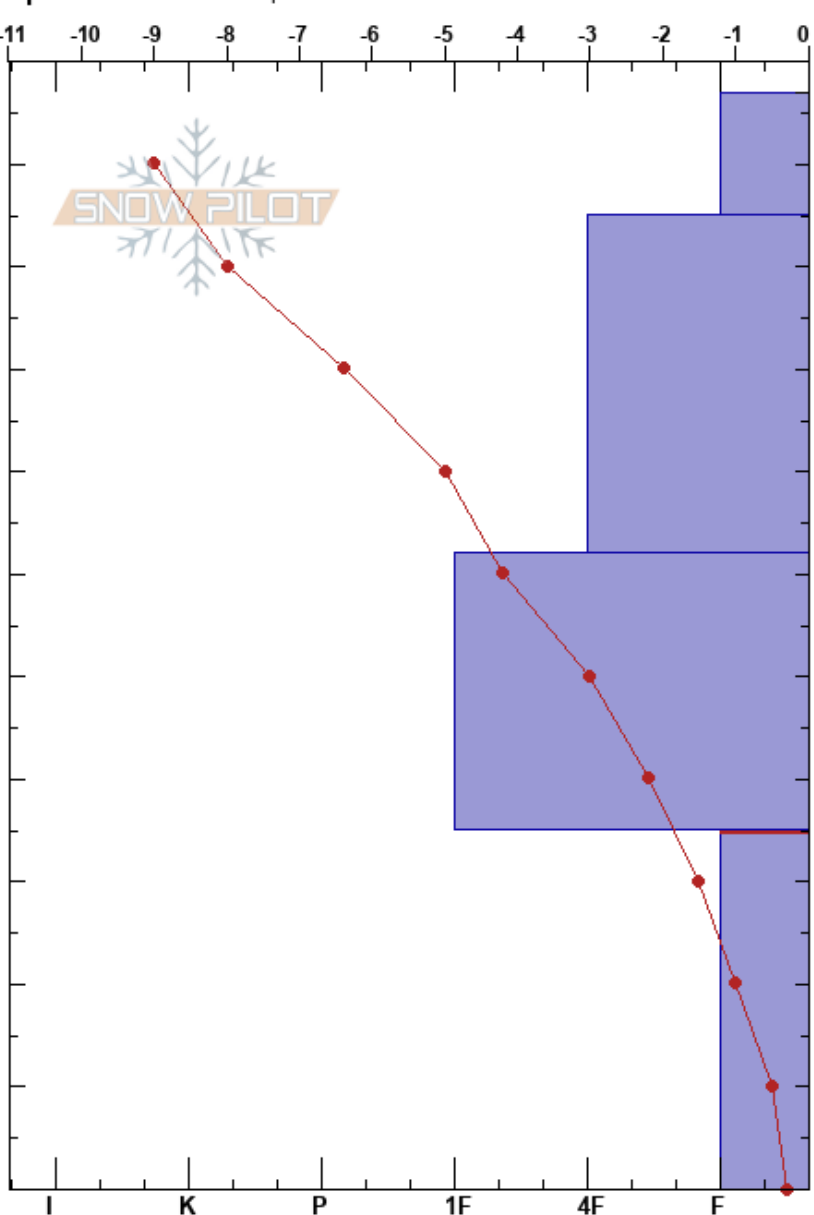

AZ Snowbowl south side
 San Francisco Peaks
 AZ
 Elevation: 11242 ft
 Aspect: 270°
 Specifics: We skied slope

Rick Stanionis
 01/02/2022 - 12:05pm
 Co-ord: 12S 437682W 3909027N
 Slope Angle: 26°
 Wind Loading: previous

Stability: **HS:107**
 Air Temperature: 0.5°C PF:60 35-0cm: Problematic layer
 Sky Cover: CLR
 Precipitation: NO
 Wind: Calm

Form	Crystal		ρ kg/m ³	Stability tests & Layer comments
	Size	Moisture		
•	0.5-1			
• (•)	0.5-1			← CT9, Q2 @85cm
⊖	0.5-1.5			
△				
				← ECTX