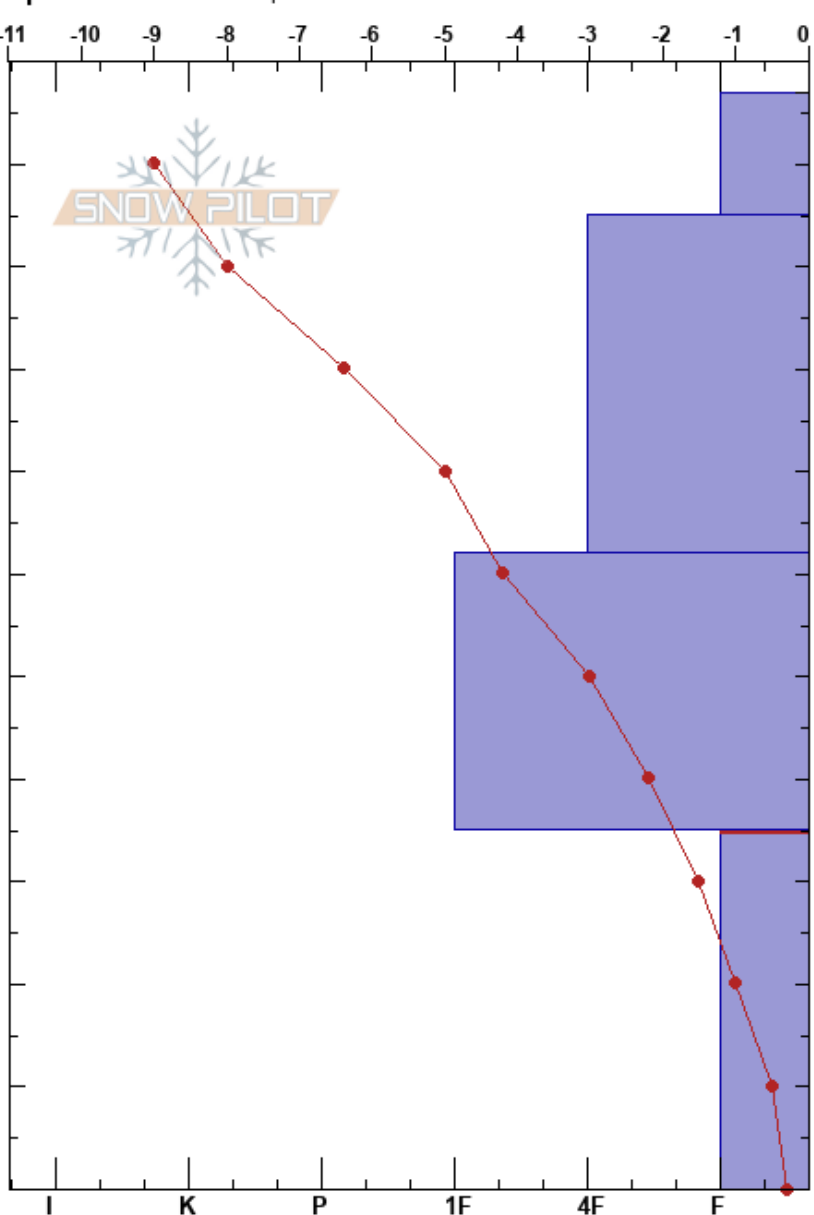

AZ Snowbowl south side  
 San Francisco Peaks  
 AZ  
 Elevation: 11242 ft  
 Aspect: 270°  
 Specifics: We skied slope

Rick Stanionis  
 01/02/2022 - 12:05pm  
 Co-ord: 12S 437682W 3909027N  
 Slope Angle: 26°  
 Wind Loading: previous

Stability: **HS:107**  
 Air Temperature: 0.5°C PF:60 35-0cm: Problematic layer  
 Sky Cover: CLR  
 Precipitation: NO  
 Wind: Calm

Form	Crystal		Moisture	$\rho$ kg/m <sup>3</sup>	Stability tests & Layer comments
	Size				
•	0.5-1				
• (•)	0.5-1				← CT9, Q2 @85cm
⊖	0.5-1.5				
△					
					← ECTX