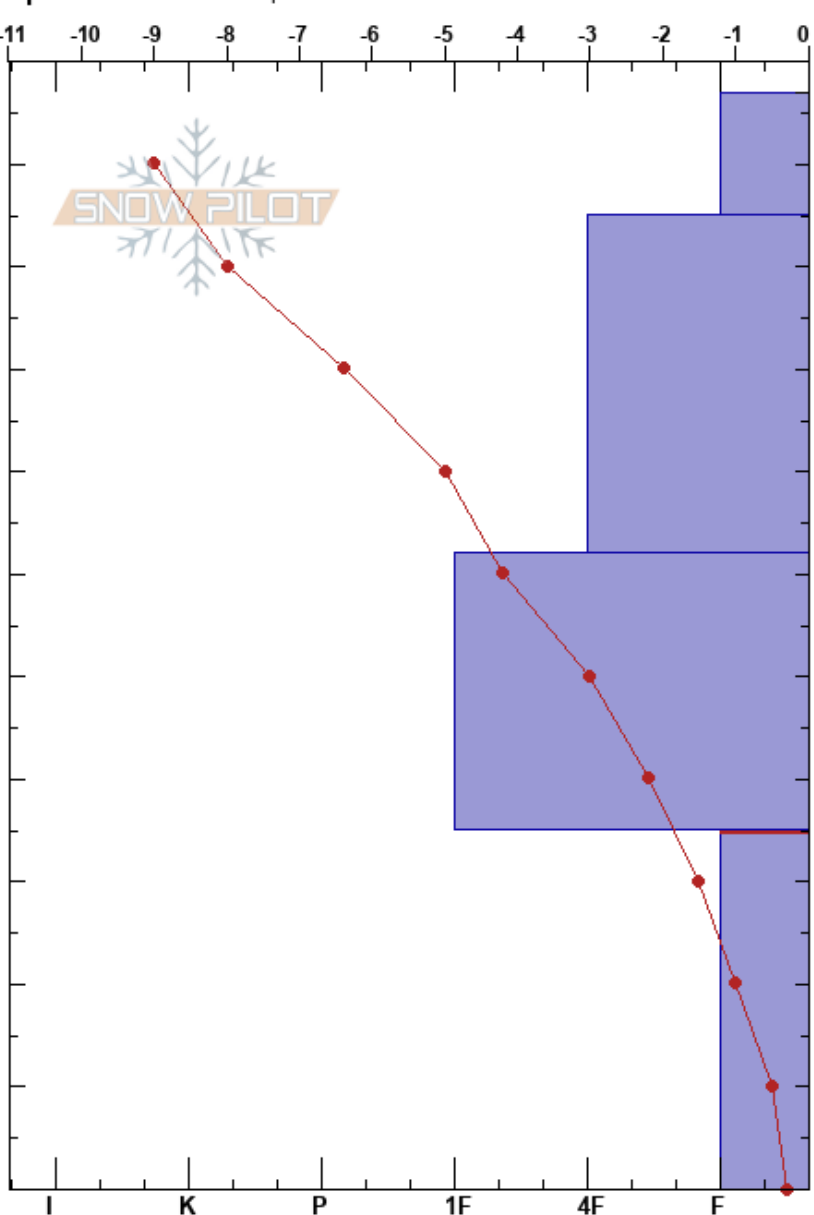

AZ Snowbowl south side  
 San Francisco Peaks  
 AZ  
 Elevation: 11242 ft  
 Aspect: 270°  
 Specifics: We skied slope

Rick Stanionis  
 01/02/2022 - 12:05pm  
 Co-ord: 12S 437682W 3909027N  
 Slope Angle: 26°  
 Wind Loading: previous

Stability: **HS:107**  
 Air Temperature: 0.5°C PF:60 35-0cm: Problematic layer  
 Sky Cover: CLR  
 Precipitation: NO  
 Wind: Calm

Form	Crystal		$\rho$ kg/m <sup>3</sup>	Stability tests & Layer comments
	Size	Moisture		
•	0.5-1			
• (•)	0.5-1			← CT9, Q2 @85cm
⊖	0.5-1.5			
△				
				← ECTX