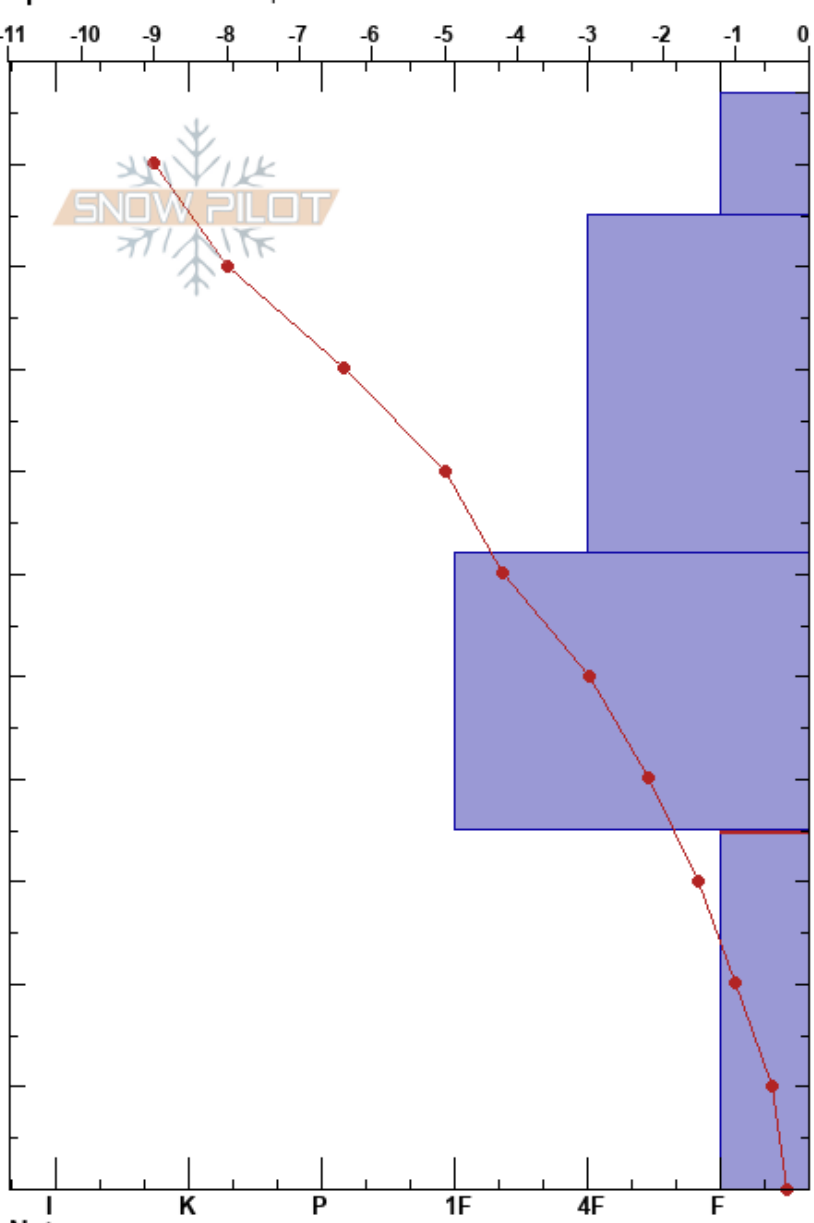

AZ Snowbowl south side
 San Francisco Peaks
 AZ
 Elevation: 11242 ft
 Aspect: 270°
 Specifics: We skied slope

Rick Stanionis
 01/02/2022 - 12:05pm
 Co-ord: 12S 437682W 3909027N
 Slope Angle: 26°
 Wind Loading: previous

Stability: **HS:107**
 Air Temperature: 0.5°C PF:60 35-0cm: Problematic layer
 Sky Cover: CLR
 Precipitation: NO
 Wind: Calm

Form	Crystal		Moisture	ρ kg/m ³	Stability tests & Layer comments
	Size				
•	0.5-1				
• (•)	0.5-1				← CT9, Q2 @85cm
⊖	0.5-1.5				
△					
					← ECTX