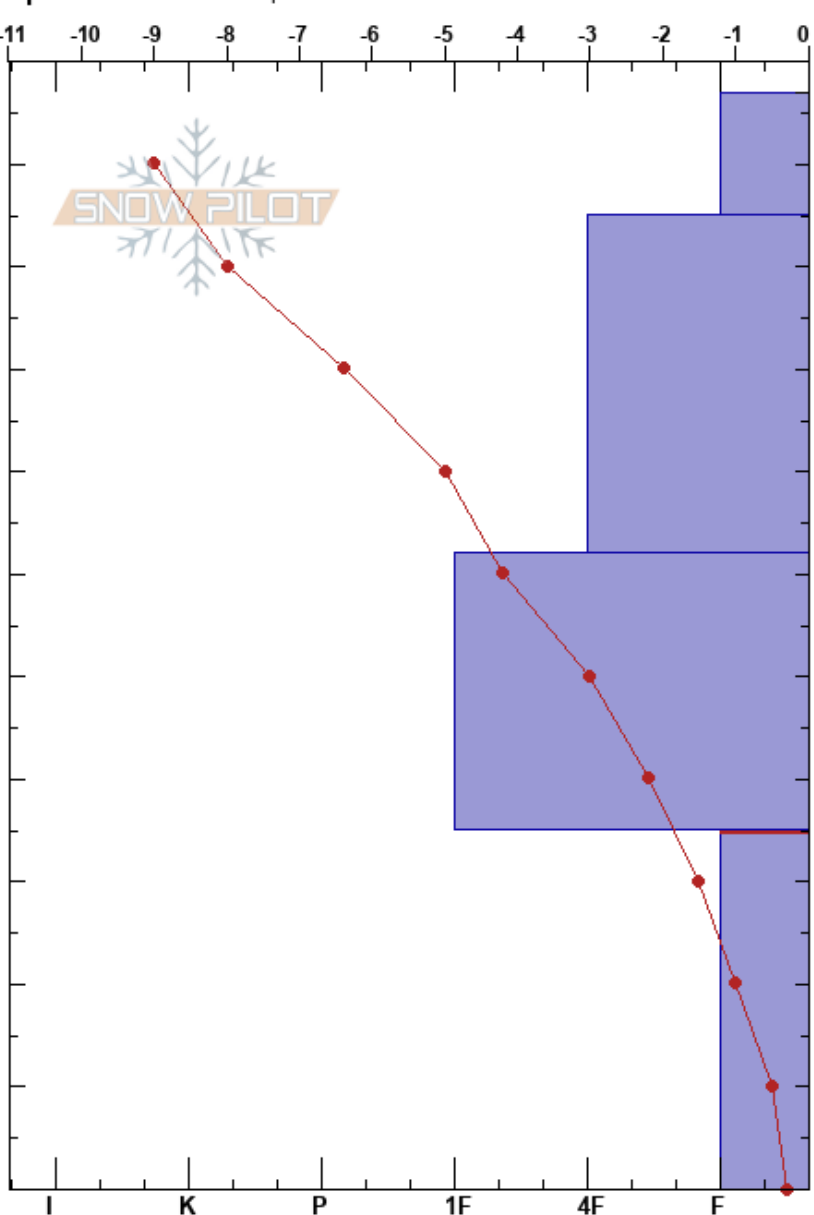

AZ Snowbowl south side
 San Francisco Peaks
 AZ
 Elevation: 11242 ft
 Aspect: 270°
 Specifics: We skied slope

Rick Stanionis
 01/02/2022 - 12:05pm
 Co-ord: 12S 437682W 3909027N
 Slope Angle: 26°
 Wind Loading: previous

Stability: **HS:107**
 Air Temperature: 0.5°C PF:60 35-0cm: Problematic layer
 Sky Cover: CLR
 Precipitation: NO
 Wind: Calm

Form	Crystal		Moisture	ρ kg/m ³	Stability tests & Layer comments
	Size				
•	0.5-1				
• (•)	0.5-1				← CT9, Q2 @85cm
⊖	0.5-1.5				
△					
					← ECTX