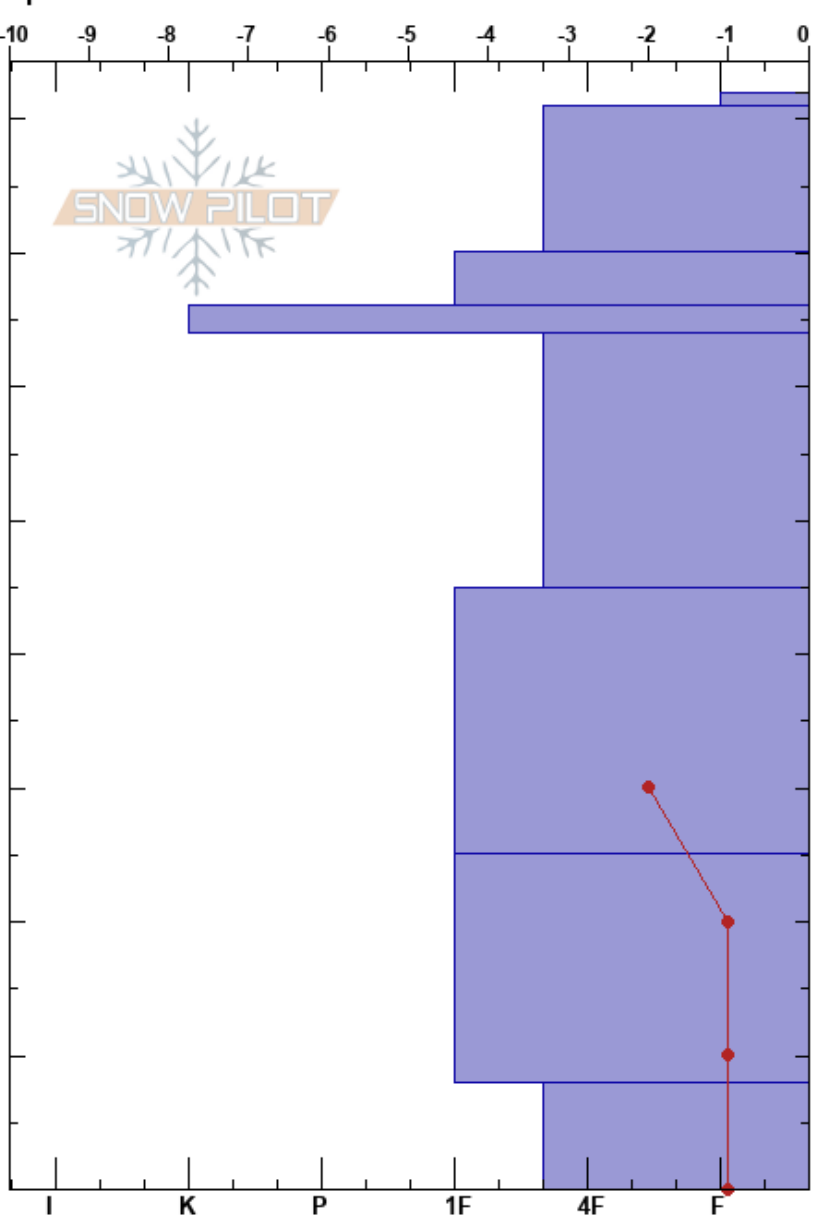

NW of Incline Lake Pk  
 Carson Range  
 NV  
 Elevation: 9540 ft  
 Aspect: 5°  
 Specifics:

Brandon Schwartz  
 11/21/2017 - 11:15am  
 Co-ord: 39.29786N, -119.94918W  
 Slope Angle: 28°  
 Wind Loading: no

Stability:  
 Air Temperature: 6°C  
 Sky Cover: FEW  
 Precipitation: NO  
 Wind: SW Light Breeze

HS:82  
 PS: 5  
 Layer Notes:

Form	Crystal		$\rho$ kg/m <sup>3</sup>	Stability tests & Layer comments
	Size	Moisture		
∩	2	W		
∩	2	W		
∩	2	W		
=				
/ (●)	0.5-1	M		
●	0.5	M		
⊖ (●)	0.5-1	M		
⊖	1-2	M		

CTN  
 CT22, SC @0cm

Notes: Pit dug in near treeline terrain. Snowpack rained on in past 24 hrs.