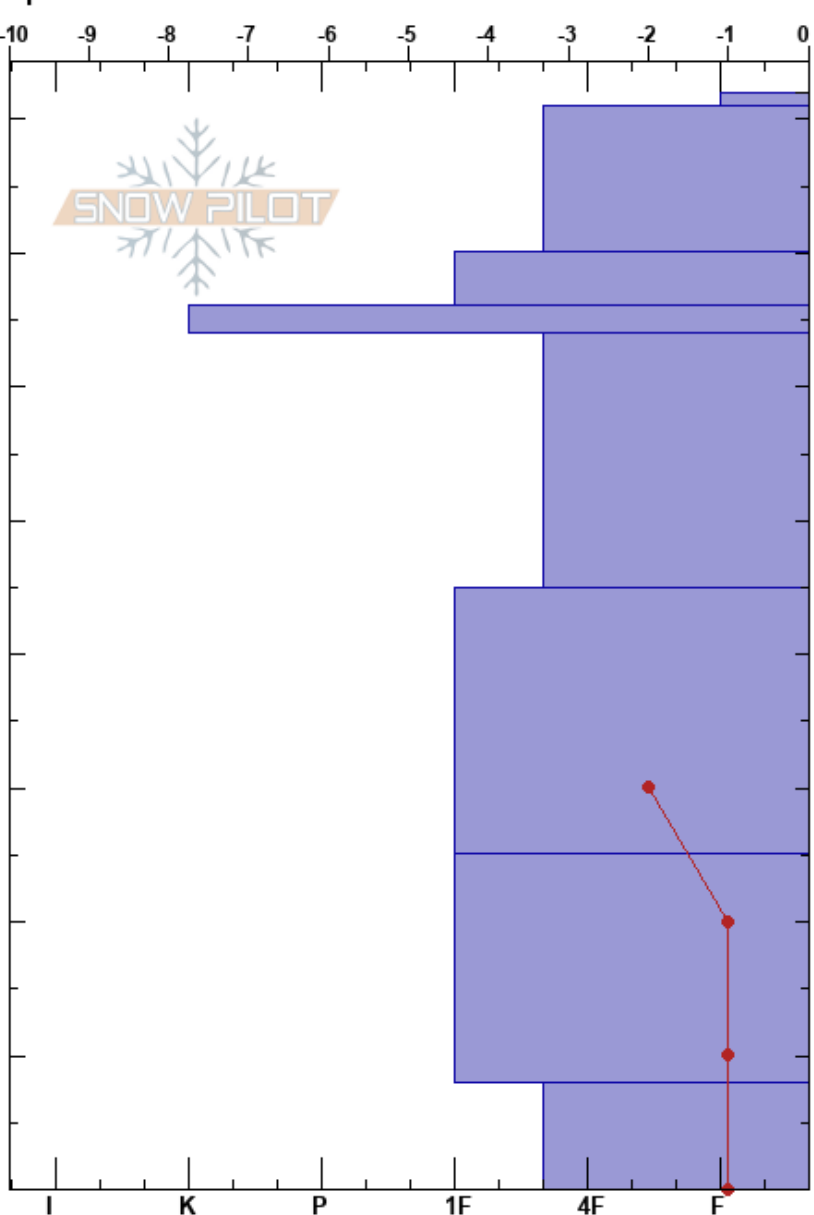

NW of Incline Lake Pk
 Carson Range
 NV
 Elevation: 9540 ft
 Aspect: 5°
 Specifics:

Brandon Schwartz
 11/21/2017 - 11:15am
 Co-ord: 39.29786N, -119.94918W
 Slope Angle: 28°
 Wind Loading: no

Stability:
 Air Temperature: 6°C
 Sky Cover: FEW
 Precipitation: NO
 Wind: SW Light Breeze

HS:82
 PS: 5
 Layer Notes:

Form	Crystal		ρ kg/m ³	Stability tests & Layer comments
	Size	Moisture		
∩	2	W		
∩	2	W		
∩	2	W		
=				
/ (●)	0.5-1	M		
●	0.5	M		
⊖ (●)	0.5-1	M		
⊖	1-2	M		

CTN
 CT22, SC @0cm

Notes: Pit dug in near treeline terrain. Snowpack rained on in past 24 hrs.