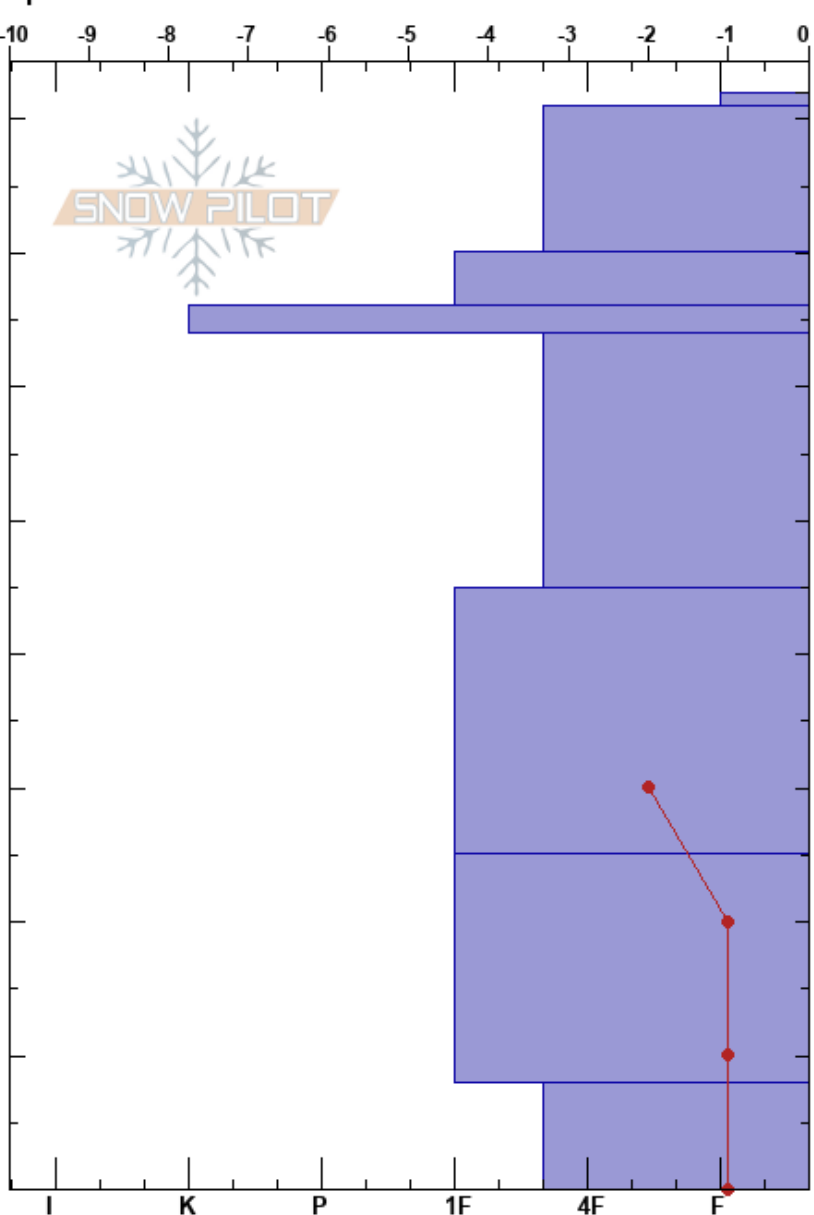

NW of Incline Lake Pk  
 Carson Range  
 NV  
 Elevation: 9540 ft  
 Aspect: 5°  
 Specifics:

Brandon Schwartz  
 11/21/2017 - 11:15am  
 Co-ord: 39.29786N, -119.94918W  
 Slope Angle: 28°  
 Wind Loading: no

Stability: **HS:82**  
 Air Temperature: 6°C  
 Sky Cover: FEW  
 Precipitation: NO  
 Wind: SW Light Breeze

Layer Notes:

Form	Crystal		$\rho$ kg/m <sup>3</sup>	Stability tests & Layer comments
	Size	Moisture		
∩	2	W		
∩	2	W		
∩	2	W		
=				
/ (●)	0.5-1	M		
●	0.5	M		
⊖ (●)	0.5-1	M		
⊖	1-2	M		

CTN  
 CT22, SC @0cm

Notes: Pit dug in near treeline terrain. Snowpack rained on in past 24 hrs.