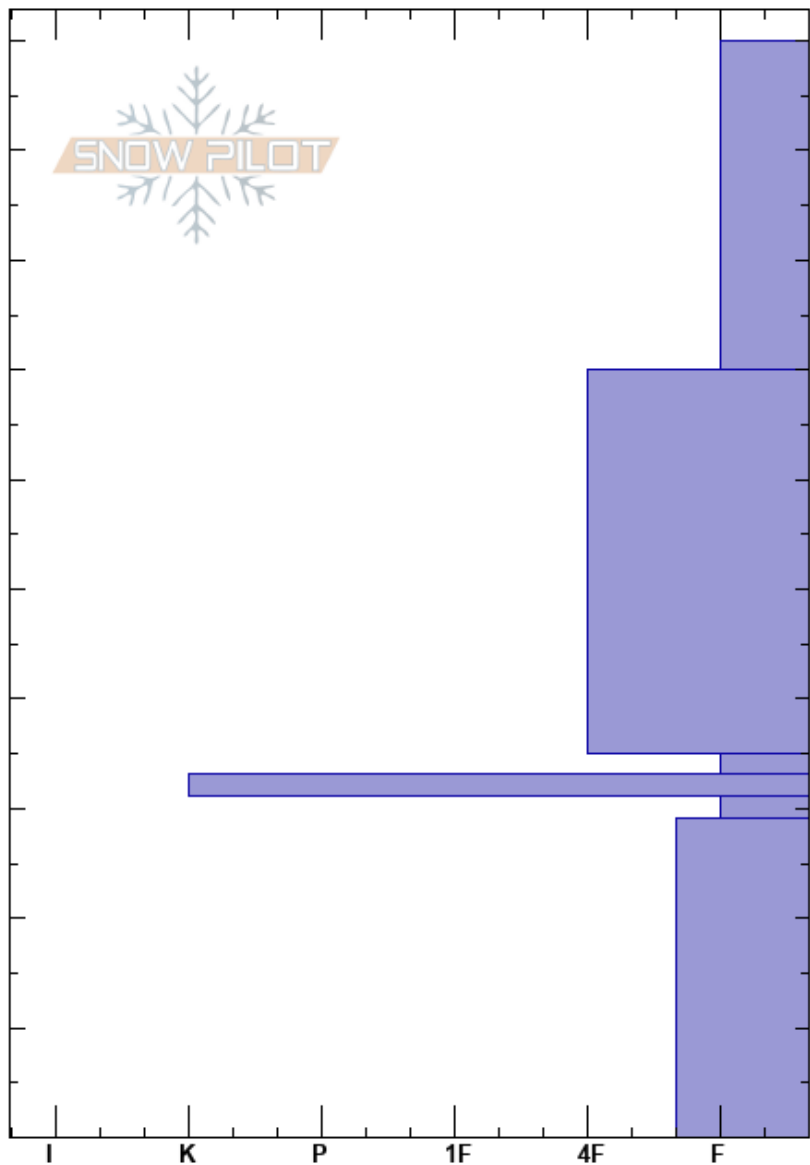

Cameron_Pass_20171120 Mike Cooperstein

Front Range 11/20/2017 - 1:00pm

CO Co-ord: 40.51102N, -105.89387W

Elevation: 10980 ft Slope Angle: 27°

Aspect: 64° Wind Loading: no

Specifics:

Stability:

Air Temperature: 25°F

Sky Cover: FEW

Precipitation: NO

Wind: W Moderate

HS:100

31-29cm: Problematic layer

Crystal Form	Crystal Size	Moisture	ρ kg/m ³	Stability tests & Layer comments
/ (+)	1	D		
•	0.5	D		
□	1.5	D		
■		D		
□	1.5	D		← ECTP27 @30cm x2 Tests
^	2.5	D		