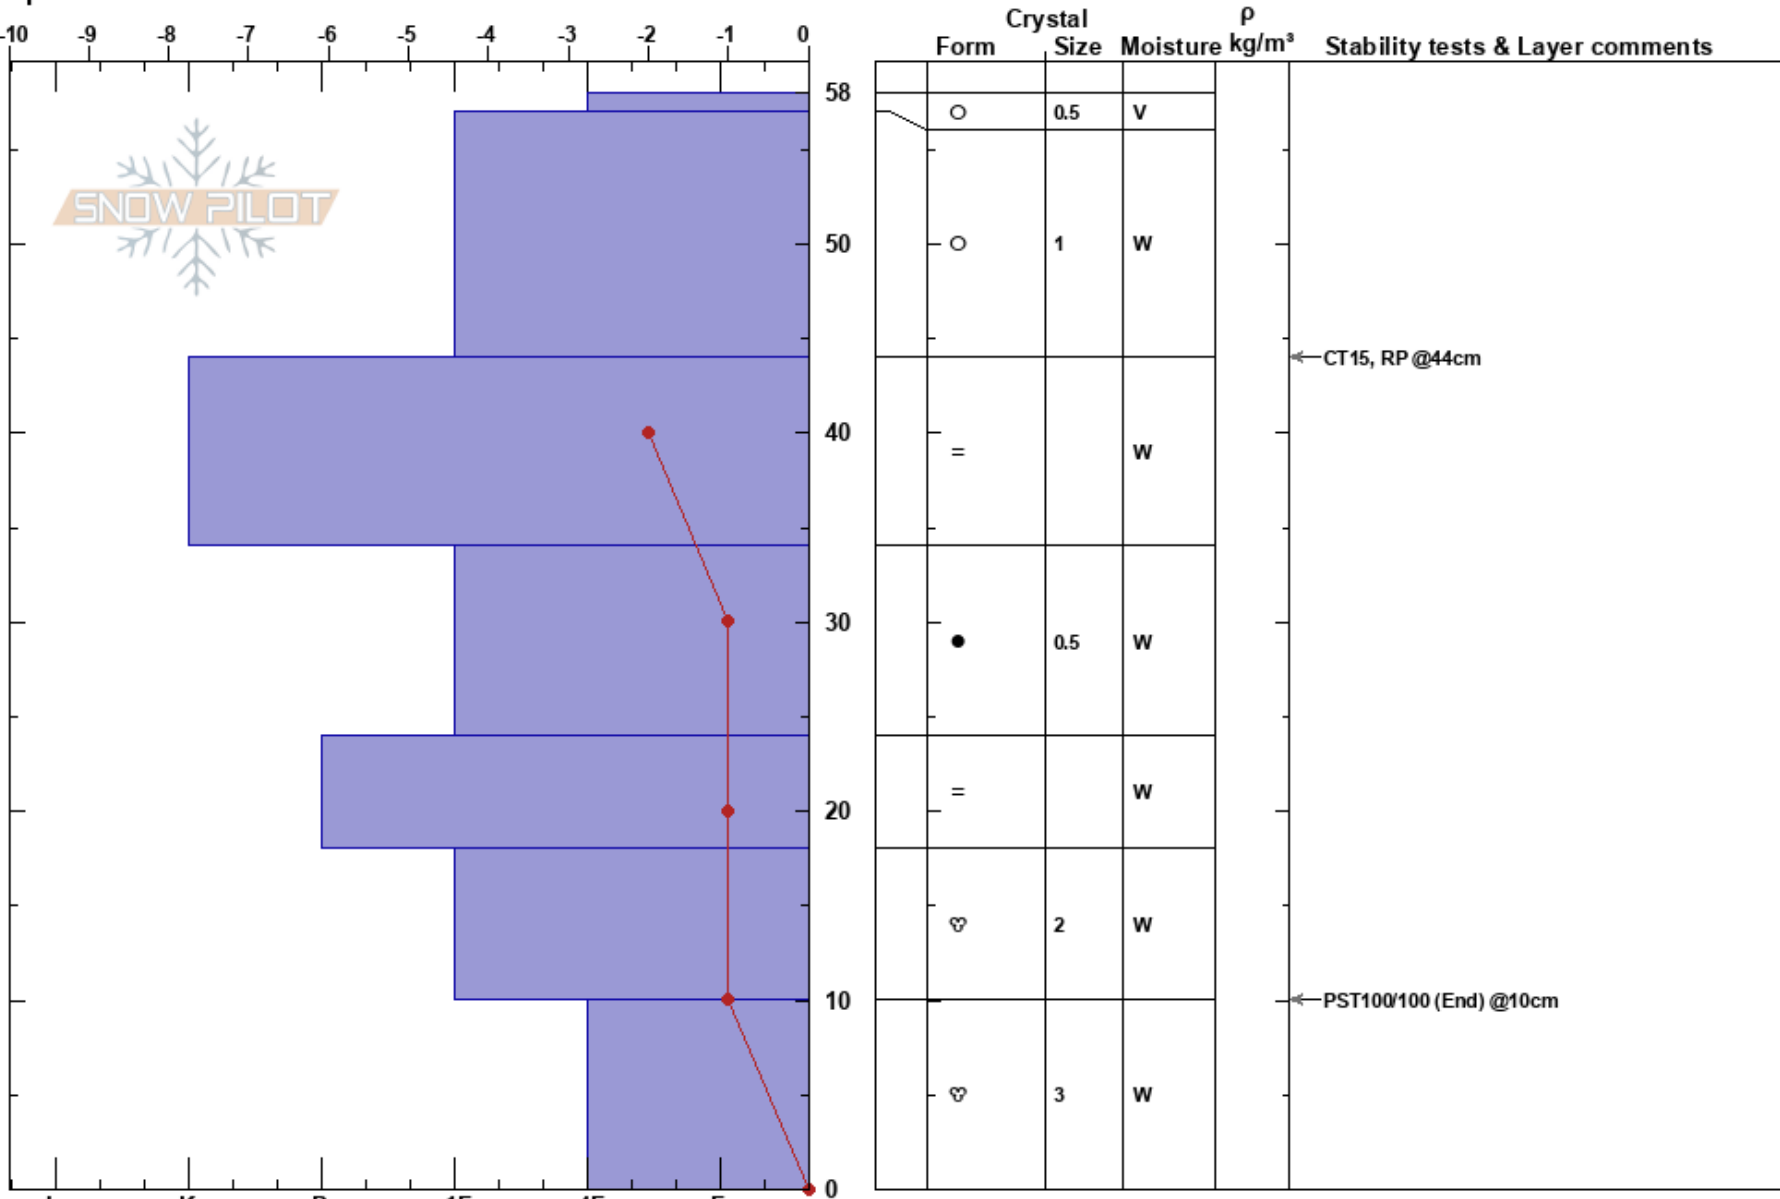

Maggies Peak South
 Central Sierra
 CA
 Elevation: 8320 ft
 Aspect: 40°
 Specifics:

Brandon Schwartz
 11/20/2017 - 11:45am
 Co-ord: 38.93377N, -120.11326W
 Slope Angle: 29°
 Wind Loading: no

Stability: Good
 Air Temperature: 3°C
 Sky Cover: OVC
 Precipitation: RL
 Wind: SW Light Breeze

HS:58
 Layer Notes:

Notes: Consistent light rain throughout the day. Minor roller ball activity on steep N aspects in this area.