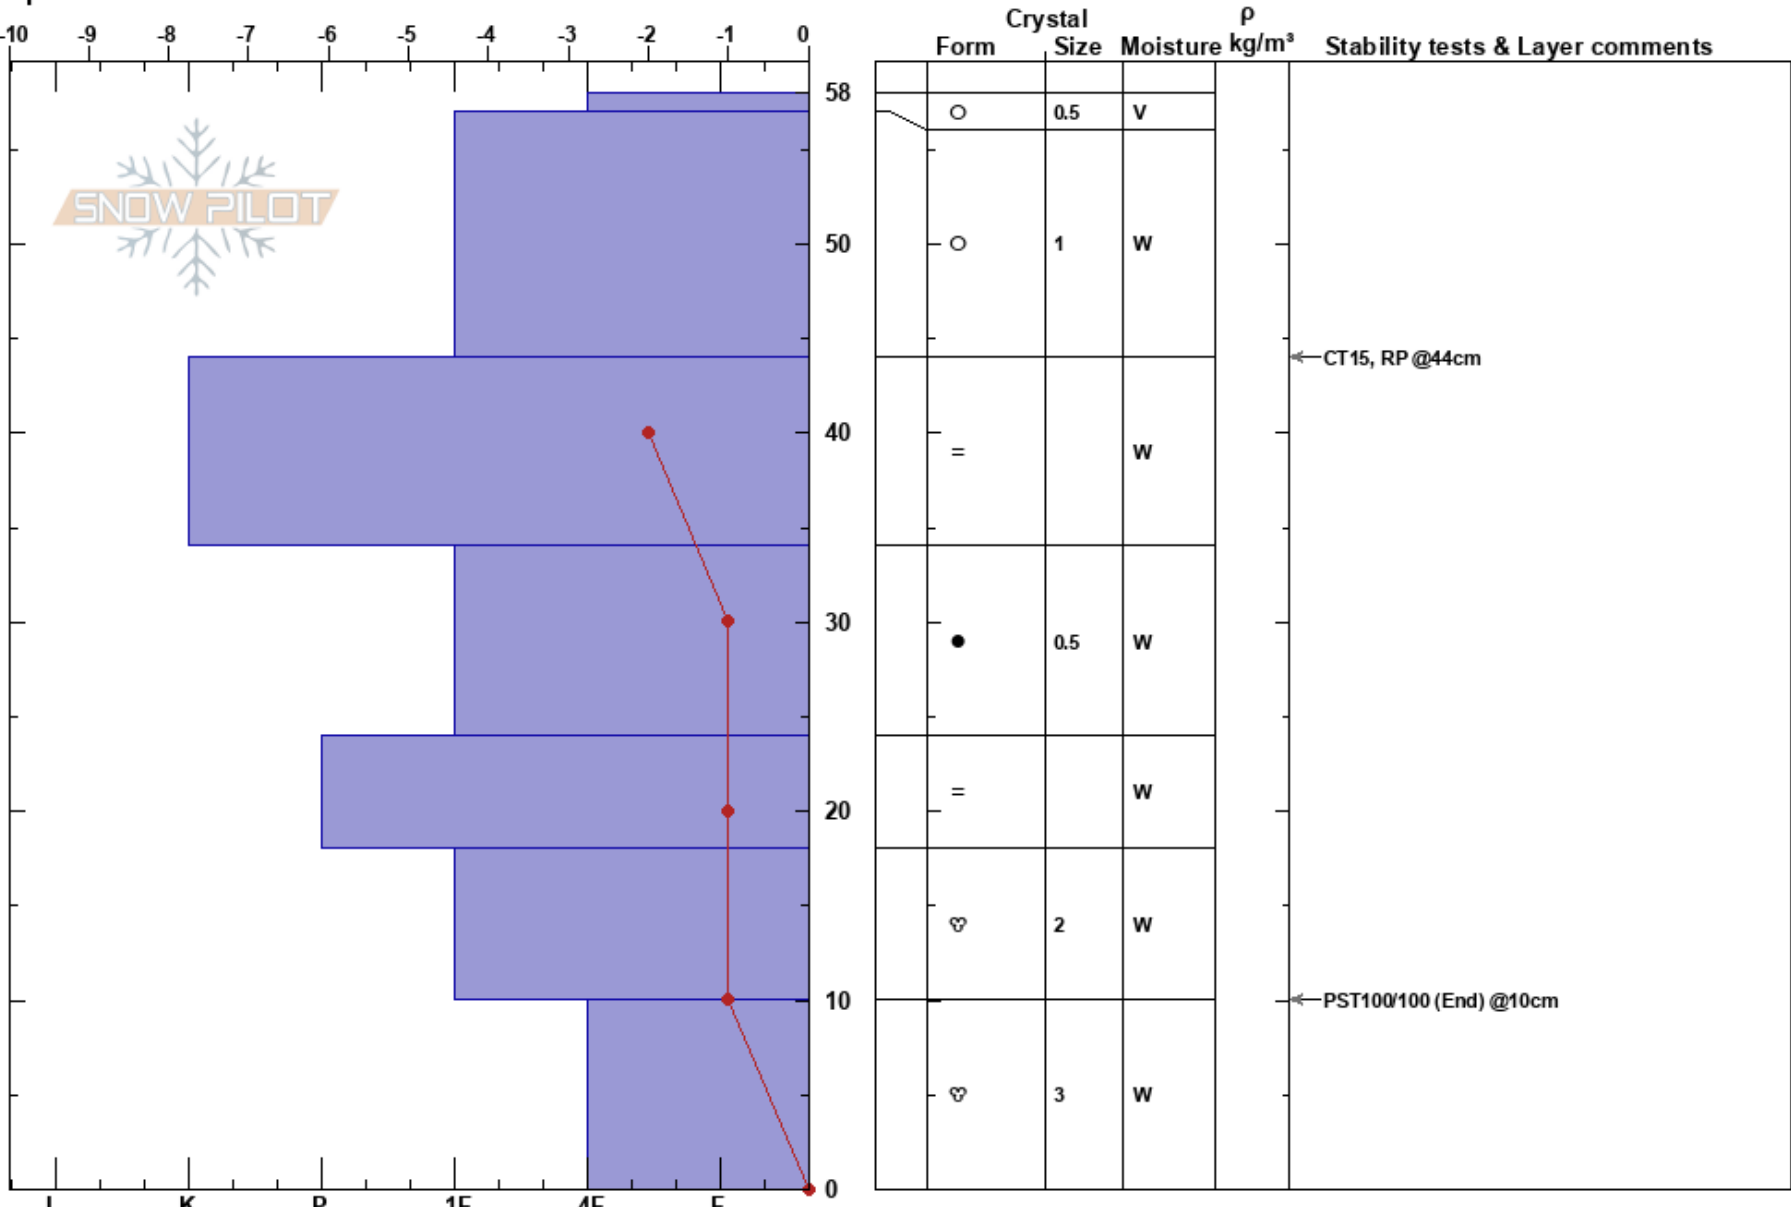

Maggies Peak South
 Central Sierra
 CA
 Elevation: 8320 ft
 Aspect: 40°
 Specifics:

Brandon Schwartz
 11/20/2017 - 11:45am
 Co-ord: 38.93377N, -120.11326W
 Slope Angle: 29°
 Wind Loading: no

Stability: Good
 Air Temperature: 3°C
 Sky Cover: OVC
 Precipitation: RL
 Wind: SW Light Breeze

HS:58
 Layer Notes:

Notes: Consistent light rain throughout the day. Minor roller ball activity on steep N aspects in this area.