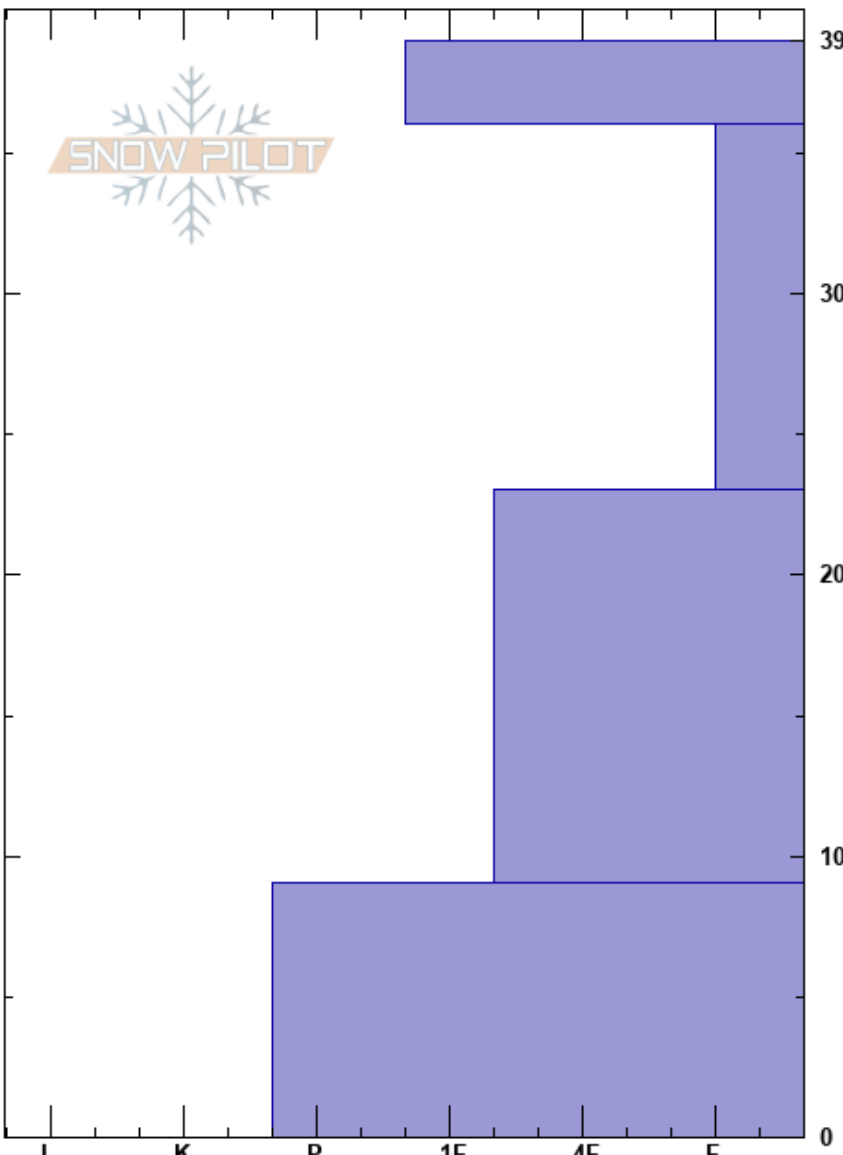

171120 Little Prof
 Vail/Summit County
 CO
Elevation: 12124 ft
Aspect: SE
Specifics: Ski tracks on slope; We skied slope

Ryan Zarter
 11/20/2017 - 12:15pm
Co-ord: 39.64830N, -105.87917W
Slope Angle: 32°
Wind Loading: previous

Stability: HS:39
Air Temperature: -3°C
Sky Cover: FEW
Precipitation: NO
Wind: SW Light Breeze
Layer Notes:

Crystal Form	Crystal Size	Moisture	ρ kg/m ³	Stability tests & Layer comments
•	0.3-0.5	D		← CT8, Q2 @36cm
/	0.5	D		← ECTN11 @23cm
•	0.3-0.5	D		
⊙		D		