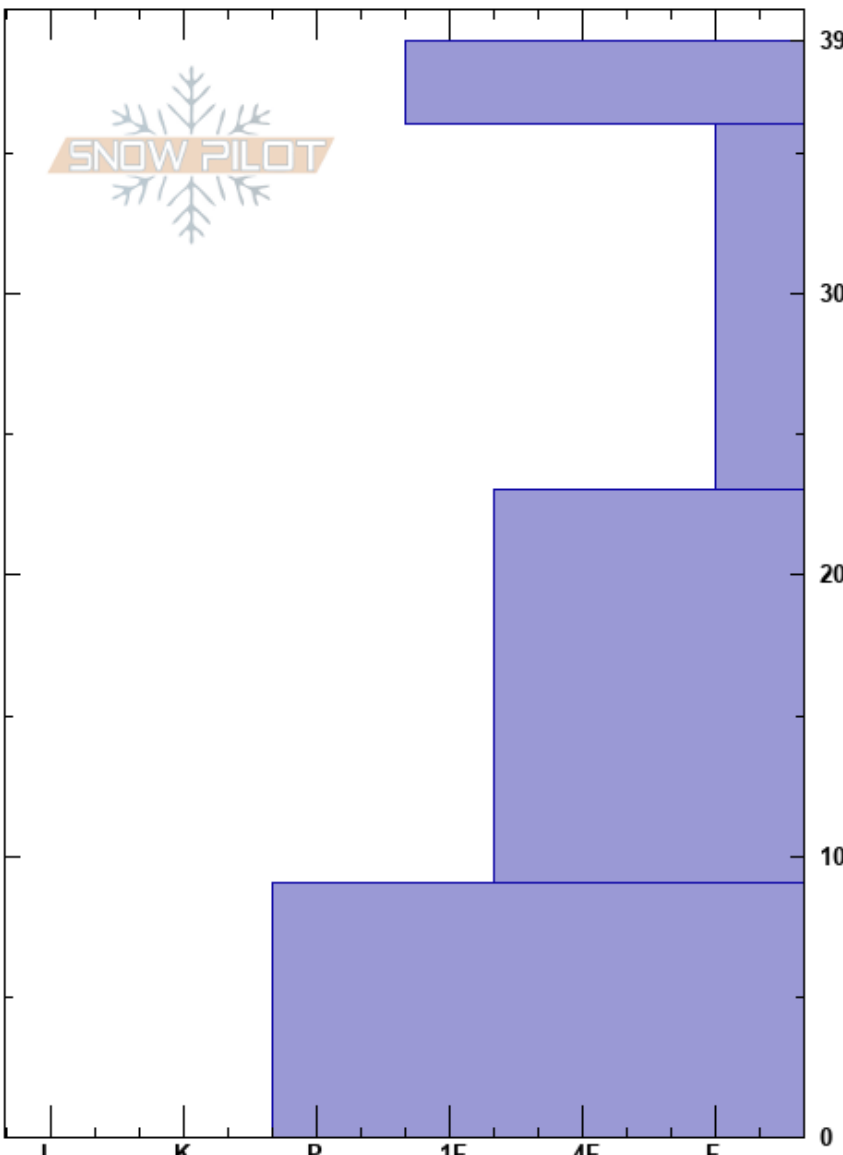

171120 Little Prof
 Vail/Summit County
 CO
Elevation: 12124 ft
Aspect: SE
Specifics: Ski tracks on slope; We skied slope

Ryan Zarter
 11/20/2017 - 12:15pm
Co-ord: 39.64830N, -105.87917W
Slope Angle: 32°
Wind Loading: previous

Stability:
Air Temperature: -3°C
Sky Cover: FEW
Precipitation: NO
Wind: SW Light Breeze

Layer Notes:

Crystal Form	Crystal Size	Moisture	ρ kg/m ³	Stability tests & Layer comments
•	0.3-0.5	D		← CT8, Q2 @36cm
/	0.5	D		← ECTN11 @23cm
•	0.3-0.5	D		
⊙		D		