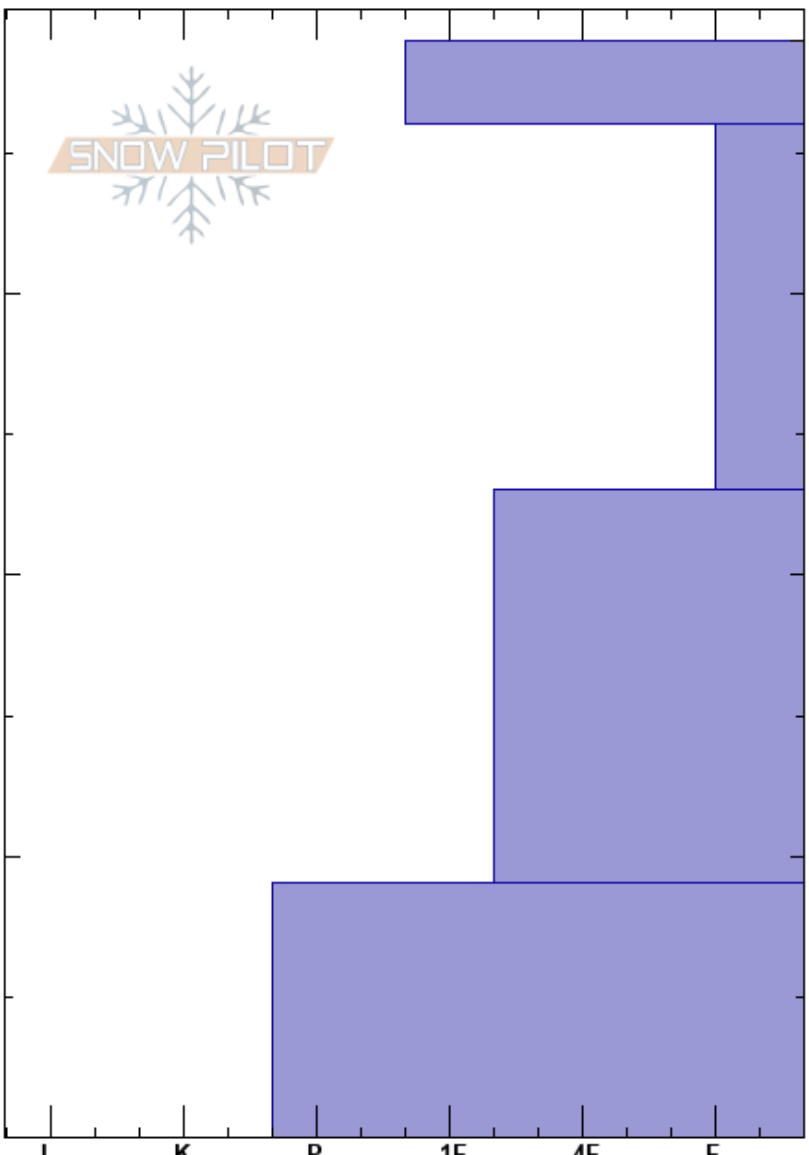

171120 Little Prof
 Vail/Summit County
 CO
Elevation: 12124 ft
Aspect: SE
Specifics: Ski tracks on slope; We skied slope

Ryan Zarter
 11/20/2017 - 12:15pm
Co-ord: 39.64830N, -105.87917W
Slope Angle: 32°
Wind Loading: previous

Stability:
Air Temperature: -3°C
Sky Cover: FEW
Precipitation: NO
Wind: SW Light Breeze

HS:39 **Layer Notes:**

Crystal Form	Crystal Size	Moisture	ρ kg/m ³	Stability tests & Layer comments
•	0.3-0.5	D		← CT8, Q2 @36cm
/	0.5	D		← ECTN11 @23cm
•	0.3-0.5	D		
⊙		D		