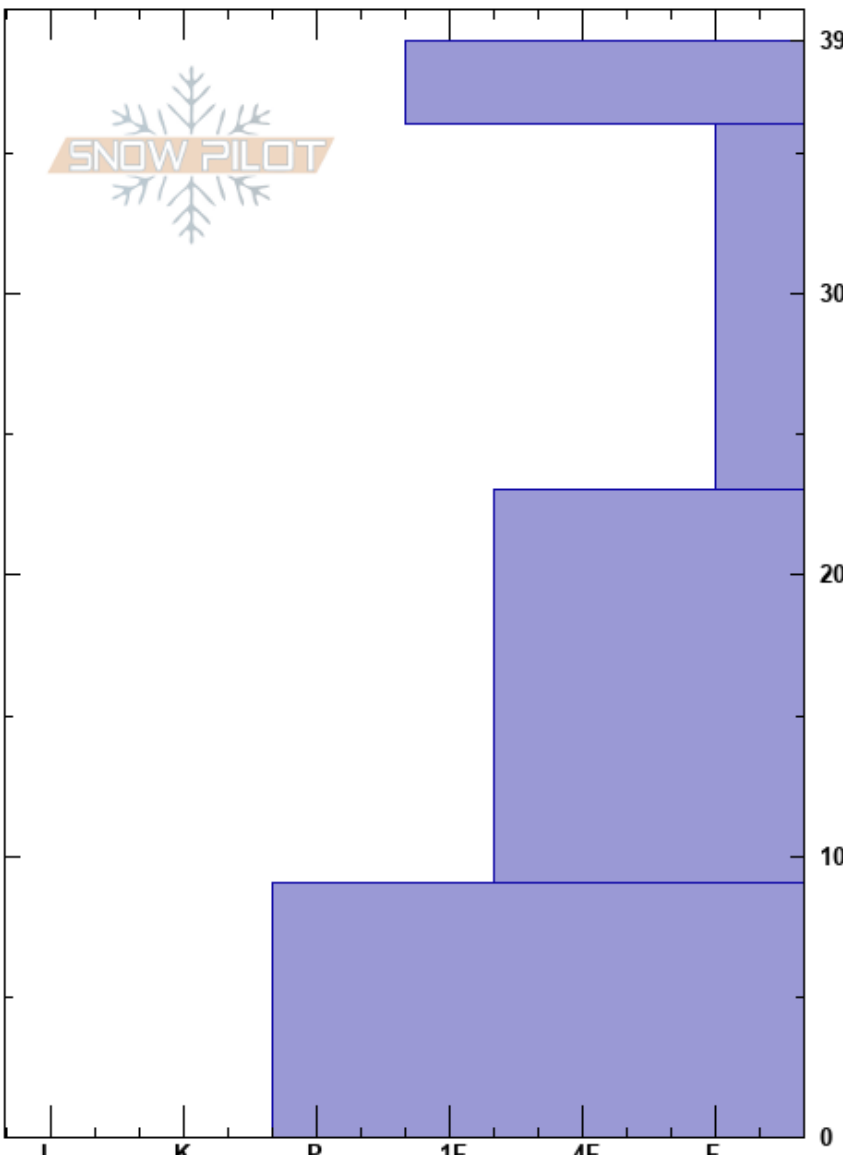

171120 Little Prof  
 Vail/Summit County  
 CO  
**Elevation:** 12124 ft  
**Aspect:** SE  
**Specifics:** Ski tracks on slope; We skied slope

Ryan Zarter  
 11/20/2017 - 12:15pm  
**Co-ord:** 39.64830N, -105.87917W  
**Slope Angle:** 32°  
**Wind Loading:** previous

**Stability:**  
**Air Temperature:** -3°C  
**Sky Cover:** FEW  
**Precipitation:** NO  
**Wind:** SW Light Breeze

**HS:**39

**Layer Notes:**

| Crystal Form | Crystal Size | Moisture | $\rho$ kg/m <sup>3</sup> | Stability tests & Layer comments |
|--------------|--------------|----------|--------------------------|----------------------------------|
|              |              |          |                          |                                  |
| ☛            | 0.3-0.5      | D        |                          | ← CT8, Q2 @36cm                  |
| /            | 0.5          | D        |                          |                                  |
|              |              |          |                          | ← ECTN11 @23cm                   |
| ☛            | 0.3-0.5      | D        |                          |                                  |
| ⊙⊙           |              | D        |                          |                                  |