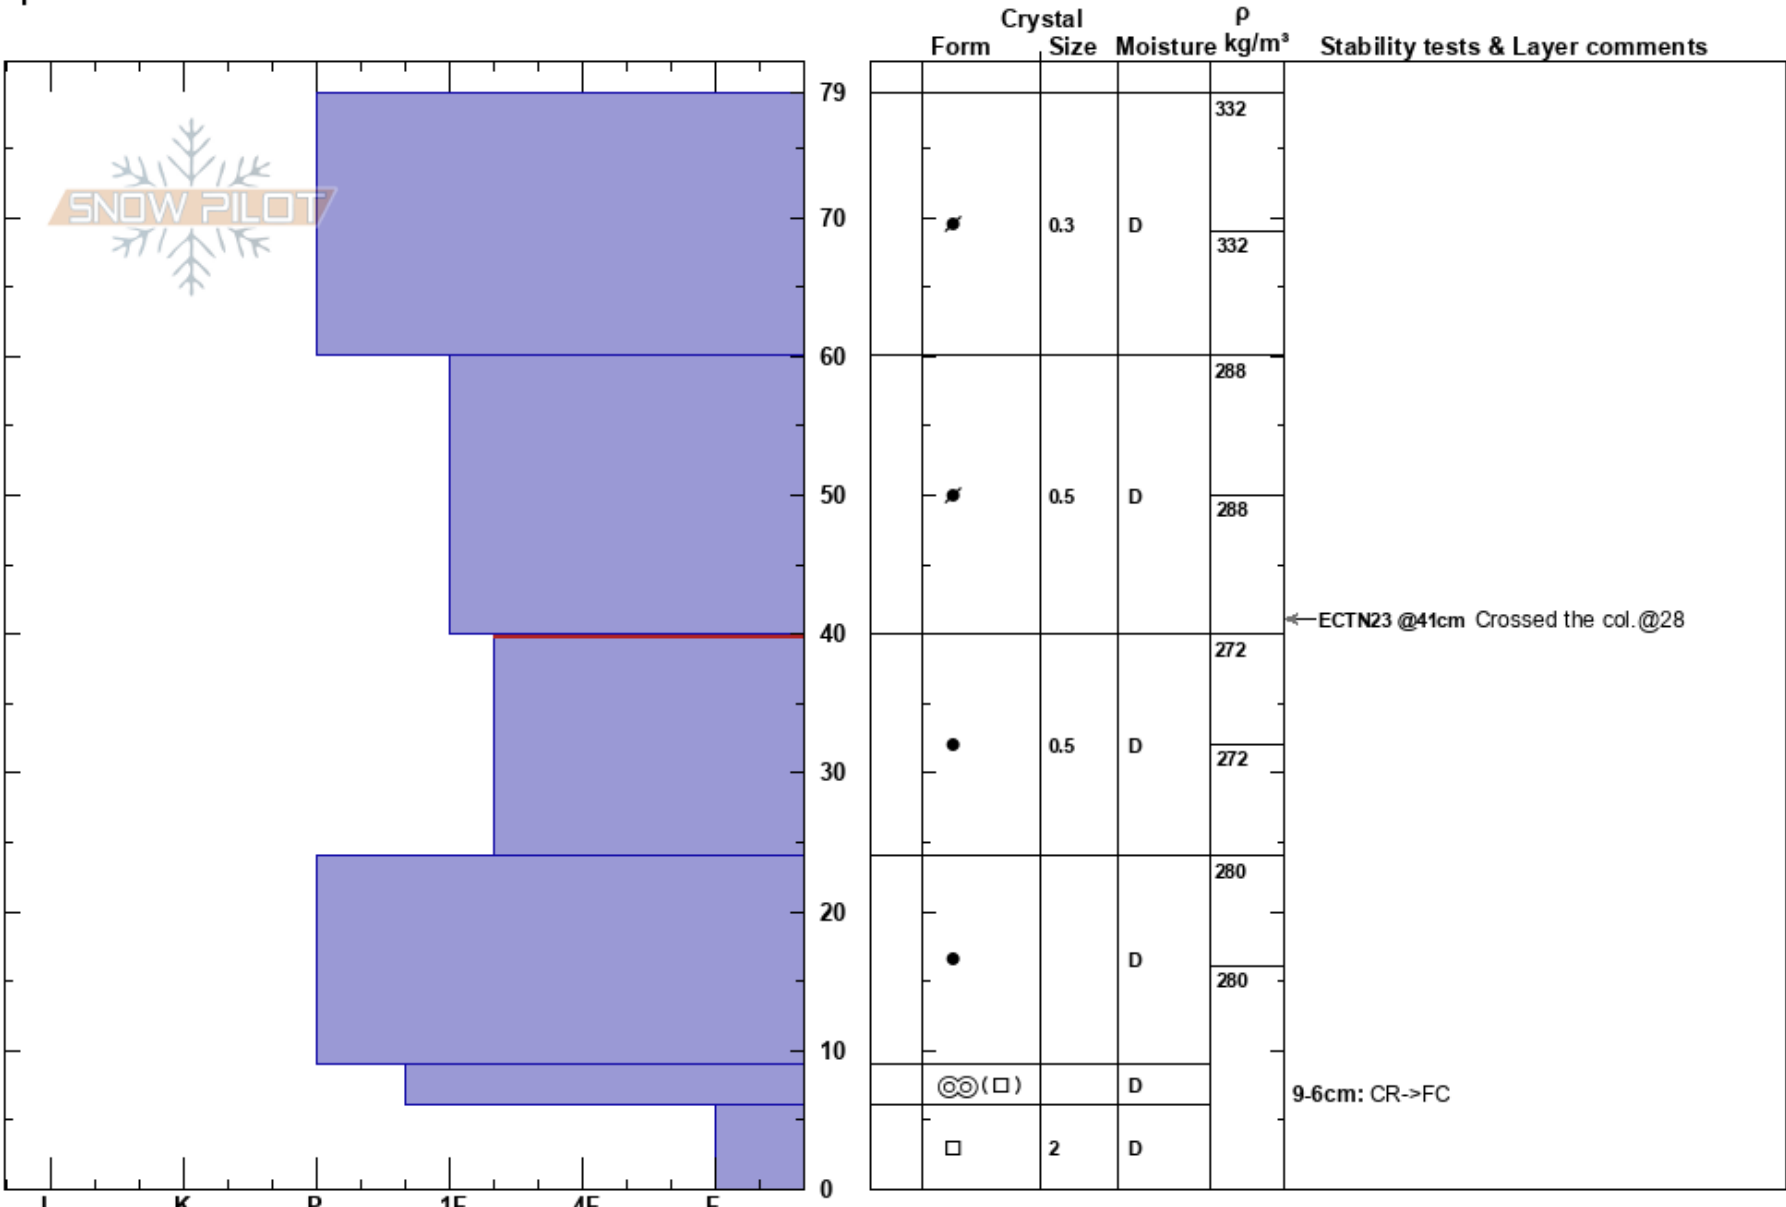

20171120 Outward Bound Ron Simenhois
 Vail/Summit County 11/20/2017 - 10:45am
 CO
Elevation: 12112 ft
Aspect: 97°
Specifics:

Stability: Good **HS:**79
Air Temperature: -4°C **PF:**50 **Layer Notes:**
 40-24cm: Problematic layer
 9-6cm: CR->FC
Sky Cover: BKN
Precipitation: NO
Wind: SW Strong

Notes: Pit was dug a few meters below ridgetop in an area that sees relatively large amount of wind loading