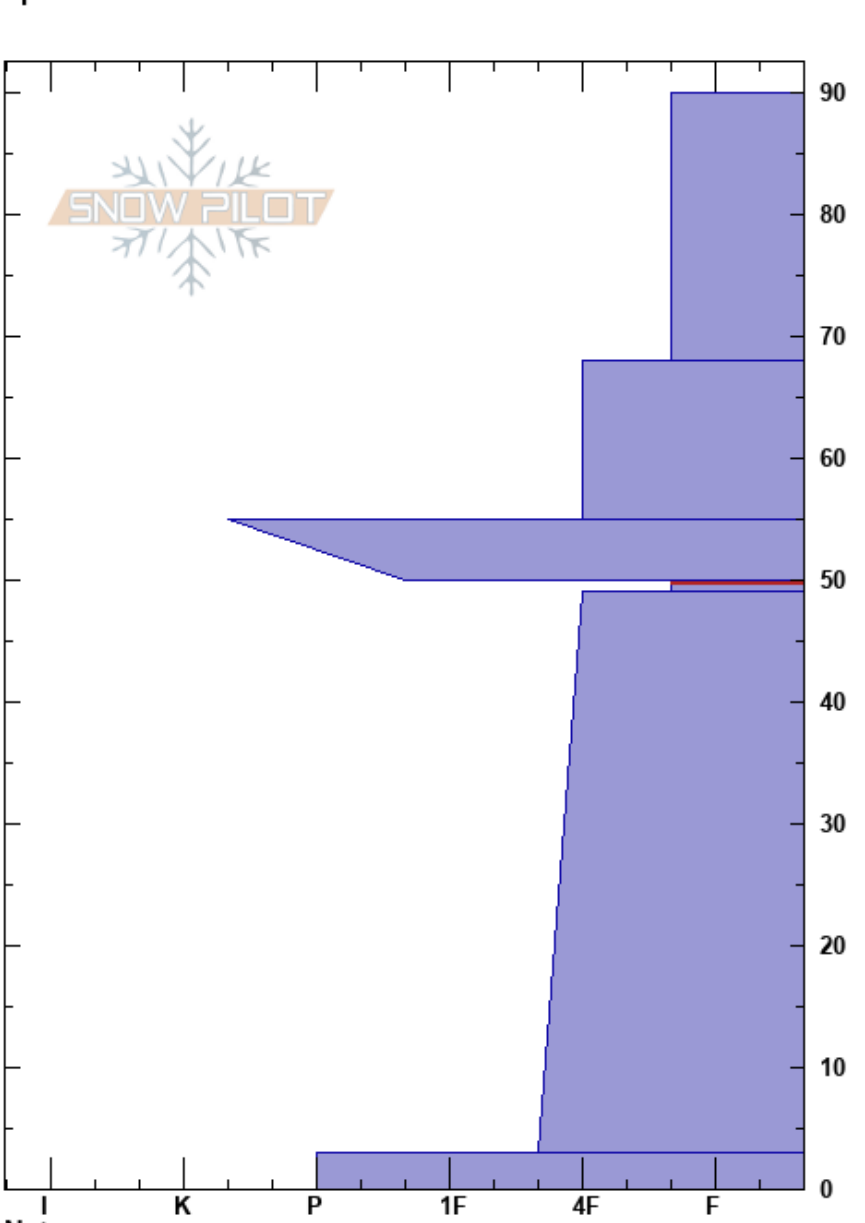

TG/Blind Saddle
 Bear River Range
 UT
 Elevation: 8750 ft
 Aspect: N
 Specifics:

toby weed
 11/19/2017 - 2:00pm
 Co-ord: 41.88694N, -111.64774W
 Slope Angle: 22°
 Wind Loading: yes

Stability: **HS:90**
 Air Temperature: 30°F **PF:60** 50-49cm:Problematic layer
 Sky Cover: FEW **PS:10**
 Precipitation: NO
 Wind: S Moderate

Crystal Form	Crystal Size	Moisture	ρ kg/m ³	Stability tests & Layer comments
/ (/)		D		
/		D-M		← CT17, Q2 @68cm
⊙ (°°)		V		
⊠ (⊠)				← ECTP22 @50cm cut through crust
⊠ (⊠)				
^ (⊠)				

Notes: