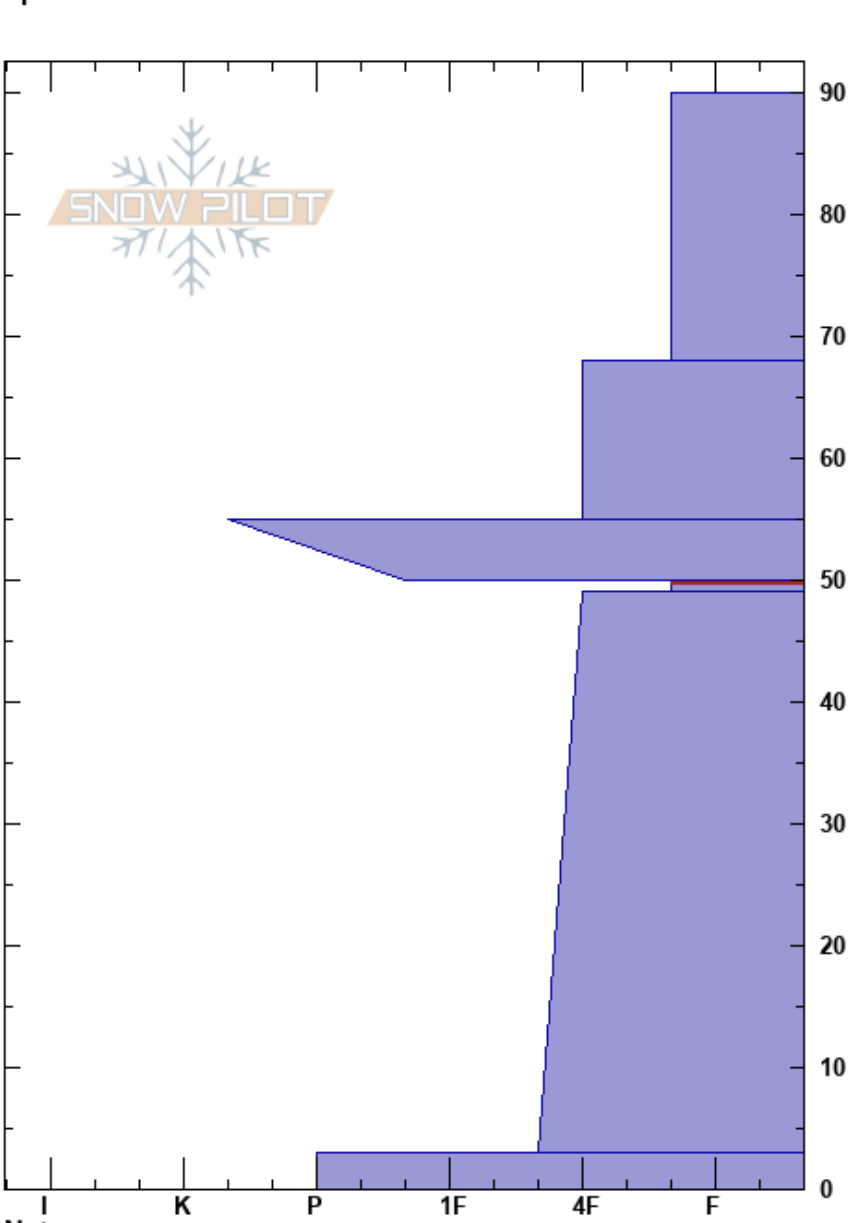

TG/Blind Saddle  
 Bear River Range  
 UT  
 Elevation: 8750 ft  
 Aspect: N  
 Specifics:

toby weed  
 11/19/2017 - 2:00pm  
 Co-ord: 41.88694N, -111.64774W  
 Slope Angle: 22°  
 Wind Loading: yes

Stability: **HS:90**  
 Air Temperature: 30°F **PF:60** 50-49cm:Problematic layer  
 Sky Cover: FEW **PS:10**  
 Precipitation: NO  
 Wind: S Moderate

Crystal Form	Crystal Size	Moisture	$\rho$ kg/m <sup>3</sup>	Stability tests & Layer comments
/ ( / )		D		
/		D-M		← CT17, Q2 @68cm
⊙ (°°)		V		
⊠ (⊠)				← ECTP22 @50cm cut through crust
⊠ (⊠)				
^ (⊠)				