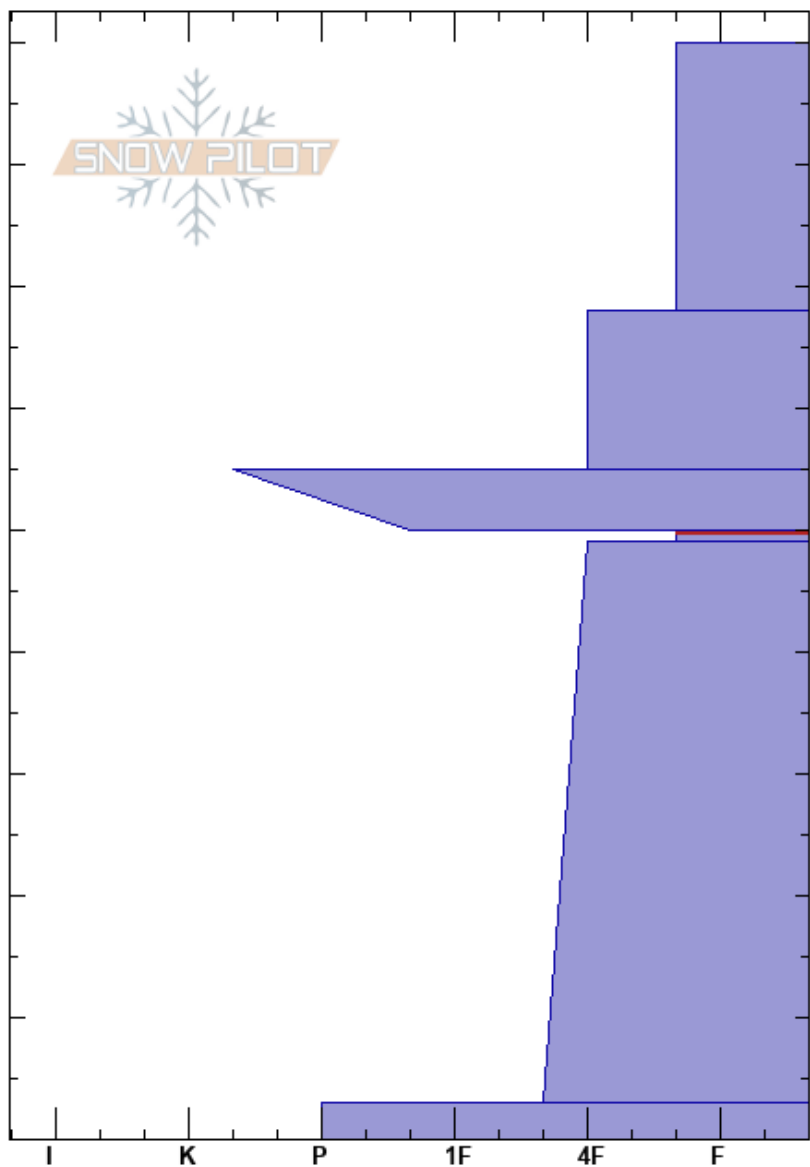

TG/Blind Saddle
 Bear River Range
 UT
 Elevation: 8750 ft
 Aspect: N
 Specifics:

toby weed
 11/19/2017 - 2:00pm
 Co-ord: 41.88694N, -111.64774W
 Slope Angle: 22°
 Wind Loading: yes

Stability: **HS:90**
 Air Temperature: 30°F **PF:60** 50-49cm:Problematic layer
 Sky Cover: FEW **PS:10**
 Precipitation: NO
 Wind: S Moderate

Crystal Form	Crystal Size	Moisture	ρ kg/m ³	Stability tests & Layer comments
/ (/)		D		
/		D-M		← CT17, Q2 @68cm
⊙ (°°)		V		
⊠ (⊠)				← ECTP22 @50cm cut through crust
⊠ (⊠)				
^ (⊠)				

Notes: