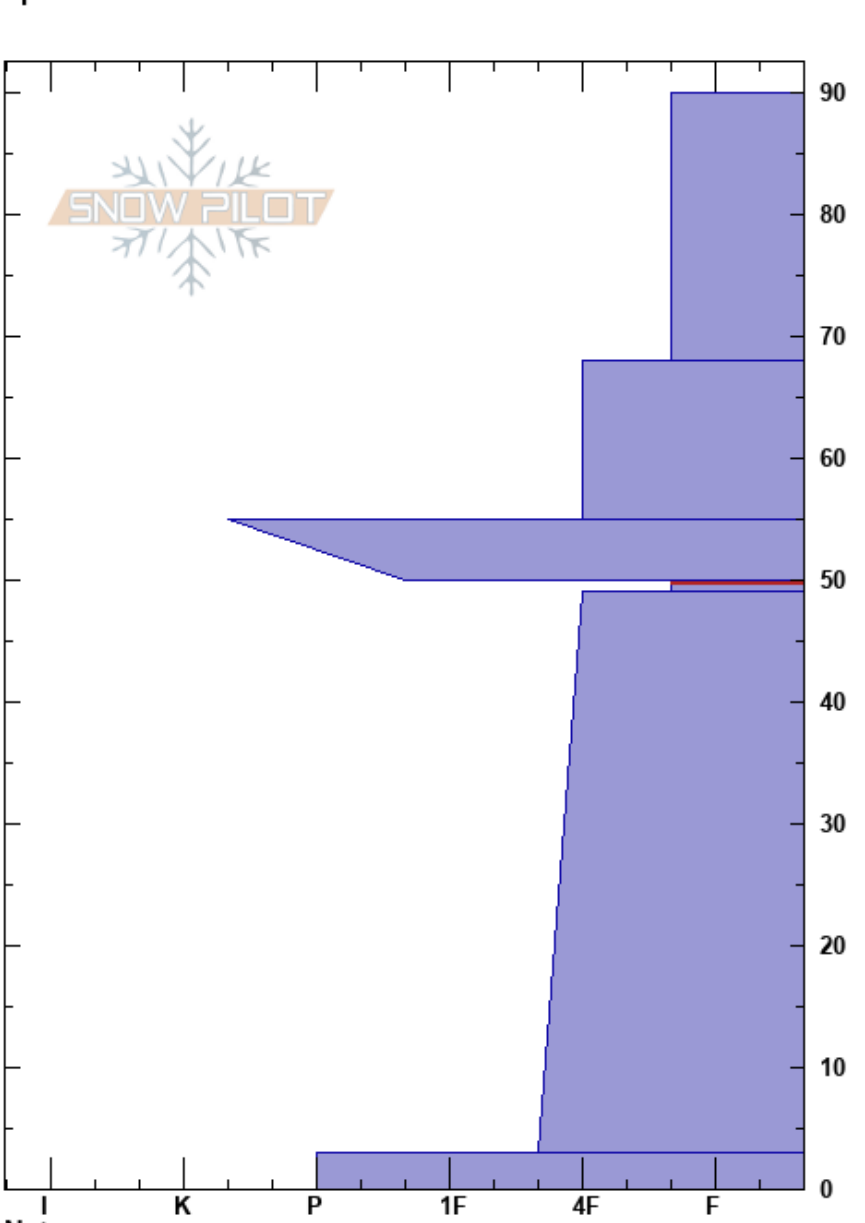

TG/Blind Saddle
 Bear River Range
 UT
 Elevation: 8750 ft
 Aspect: N
 Specifics:

toby weed
 11/19/2017 - 2:00pm
 Co-ord: 41.88694N, -111.64774W
 Slope Angle: 22°
 Wind Loading: yes

Stability: **HS:90**
 Air Temperature: 30°F **PF:60** 50-49cm:Problematic layer
 Sky Cover: FEW **PS:10**
 Precipitation: NO
 Wind: S Moderate

Crystal Form	Crystal Size	Moisture	ρ kg/m ³	Stability tests & Layer comments
/ (/)		D		
/		D-M		← CT17, Q2 @68cm
⊙ (°)		V		
⊠ (⊠)				← ECTP22 @50cm cut through crust
⊠ (⊠)				
^ (⊠)				

Notes: