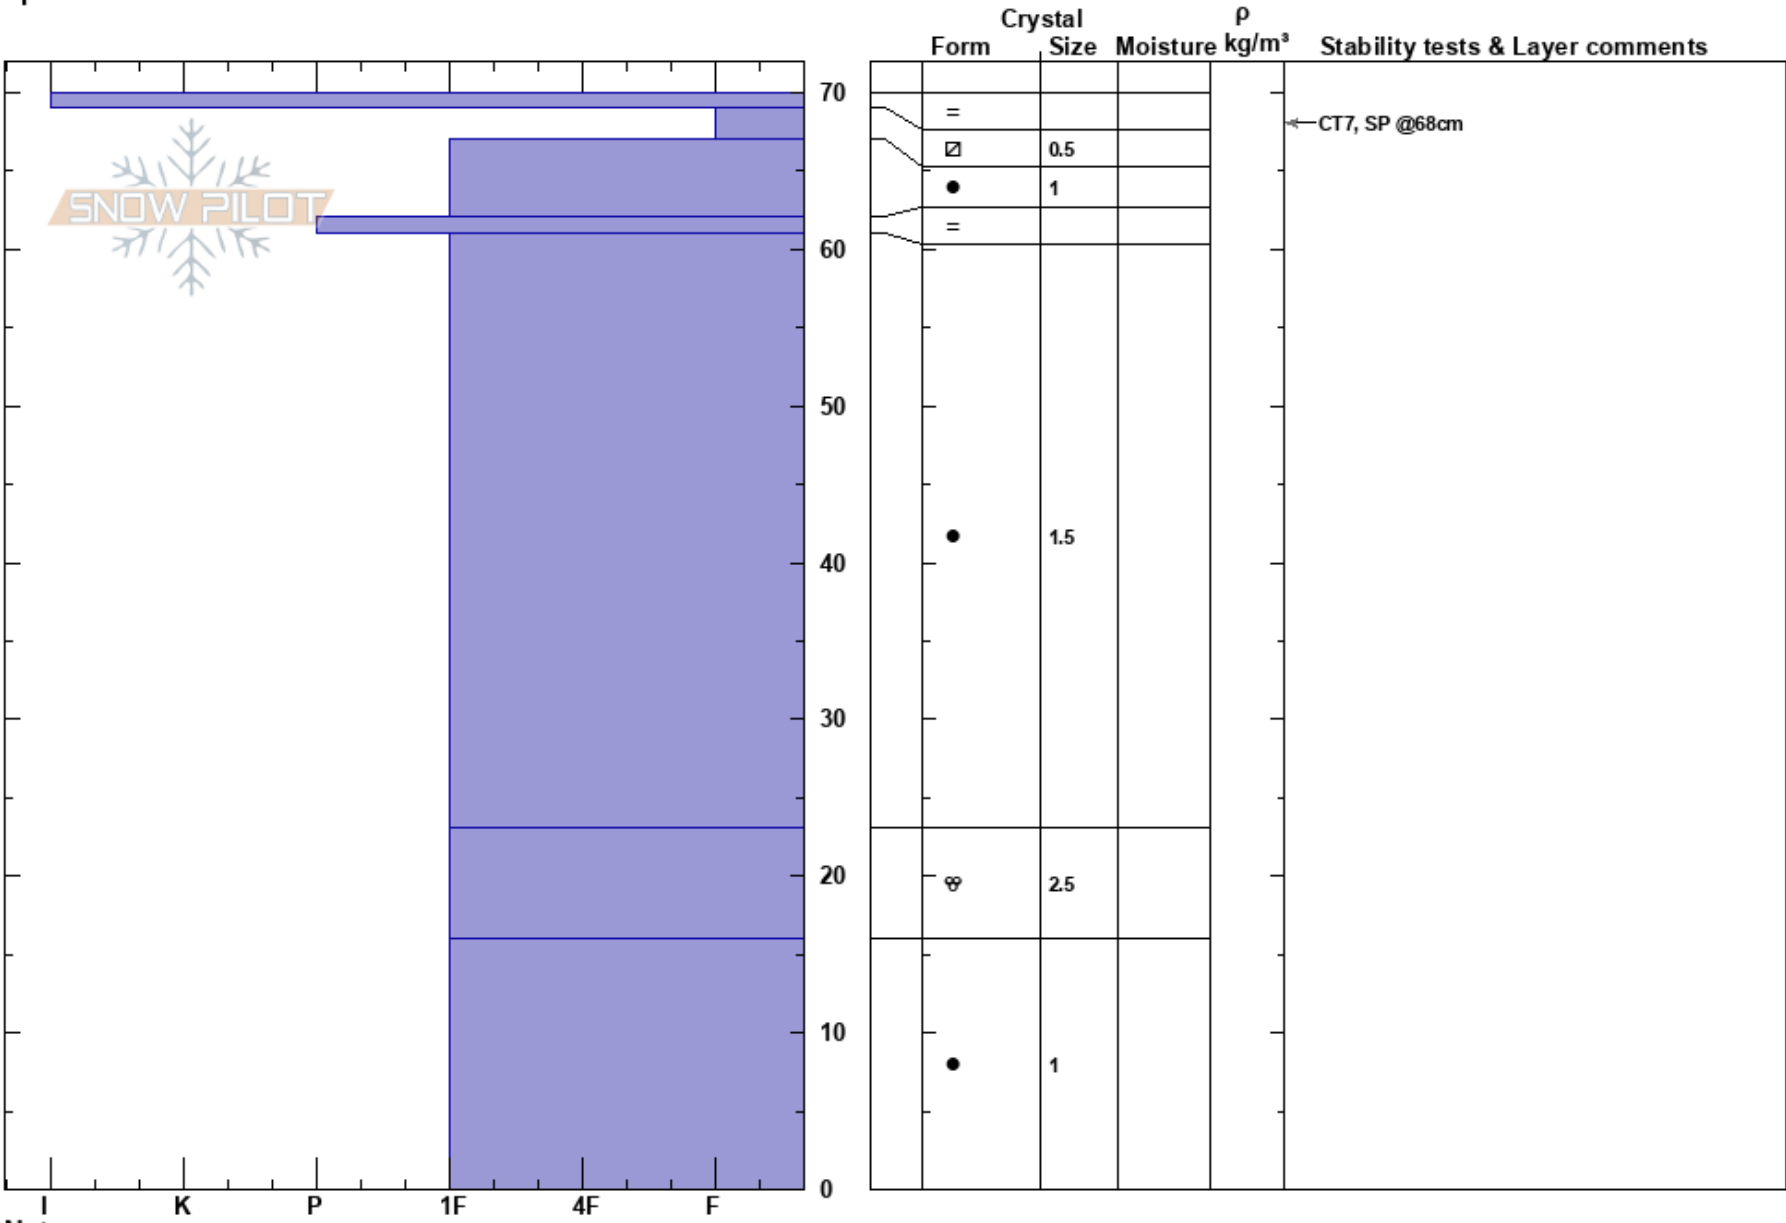

Sisters
 Central Sierra
 CA
 Elevation: 9739 ft
 Aspect: 4°
 Specifics:

David Reichel
 11/19/2017 - 12:00pm
 Co-ord: 38.66478N, -120.00873W
 Slope Angle: 17°
 Wind Loading: yes

Stability:
 Air Temperature: 2°C
 Sky Cover: BKN
 Precipitation: NO
 Wind: SW Moderate

HS:70
 PS: 0
 69-67cm: Problematic layer

Notes: