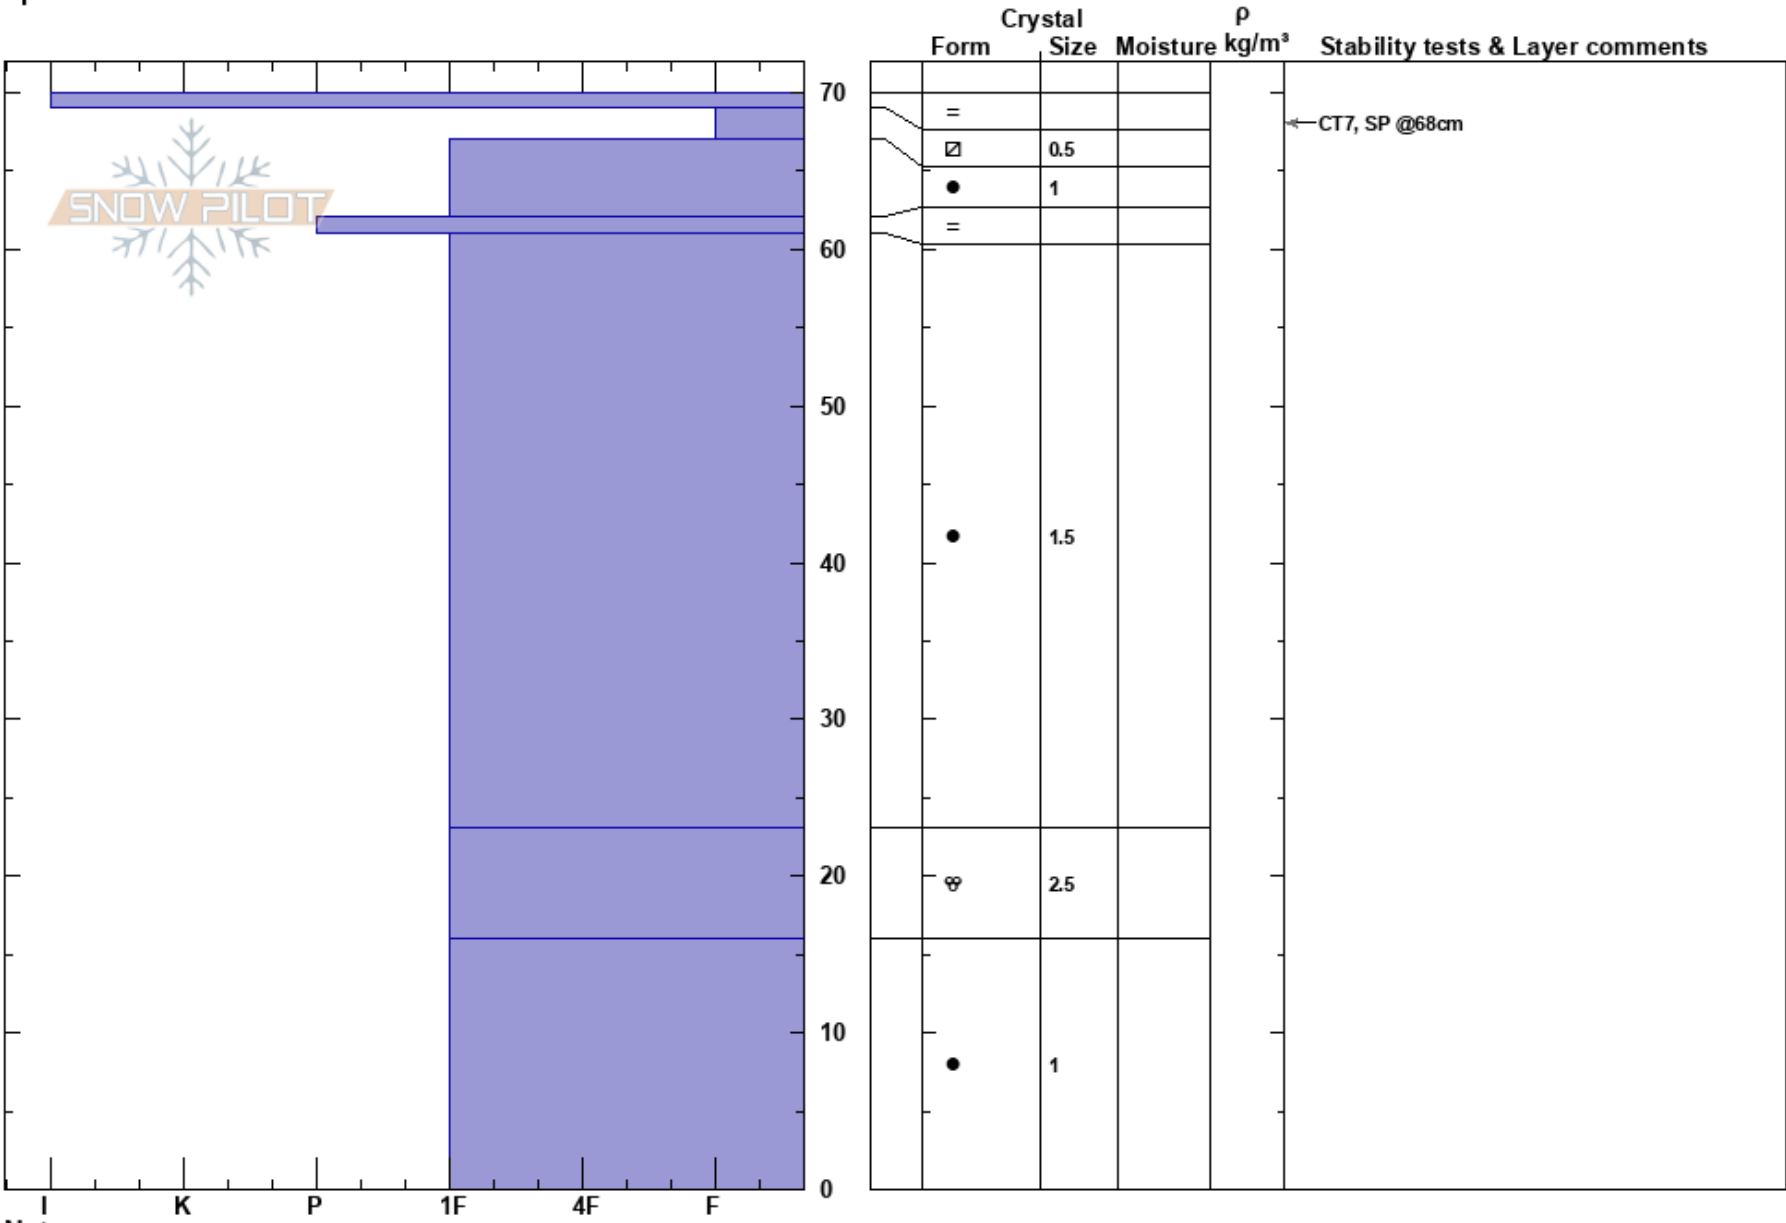

Sisters  
 Central Sierra  
 CA  
 Elevation: 9739 ft  
 Aspect: 4°  
 Specifics:

David Reichel  
 11/19/2017 - 12:00pm  
 Co-ord: 38.66478N, -120.00873W  
 Slope Angle: 17°  
 Wind Loading: yes

Stability:  
 Air Temperature: 2°C  
 Sky Cover: BKN  
 Precipitation: NO  
 Wind: SW Moderate

HS:70  
 PS:0  
 69-67cm:Problematic layer

Notes: