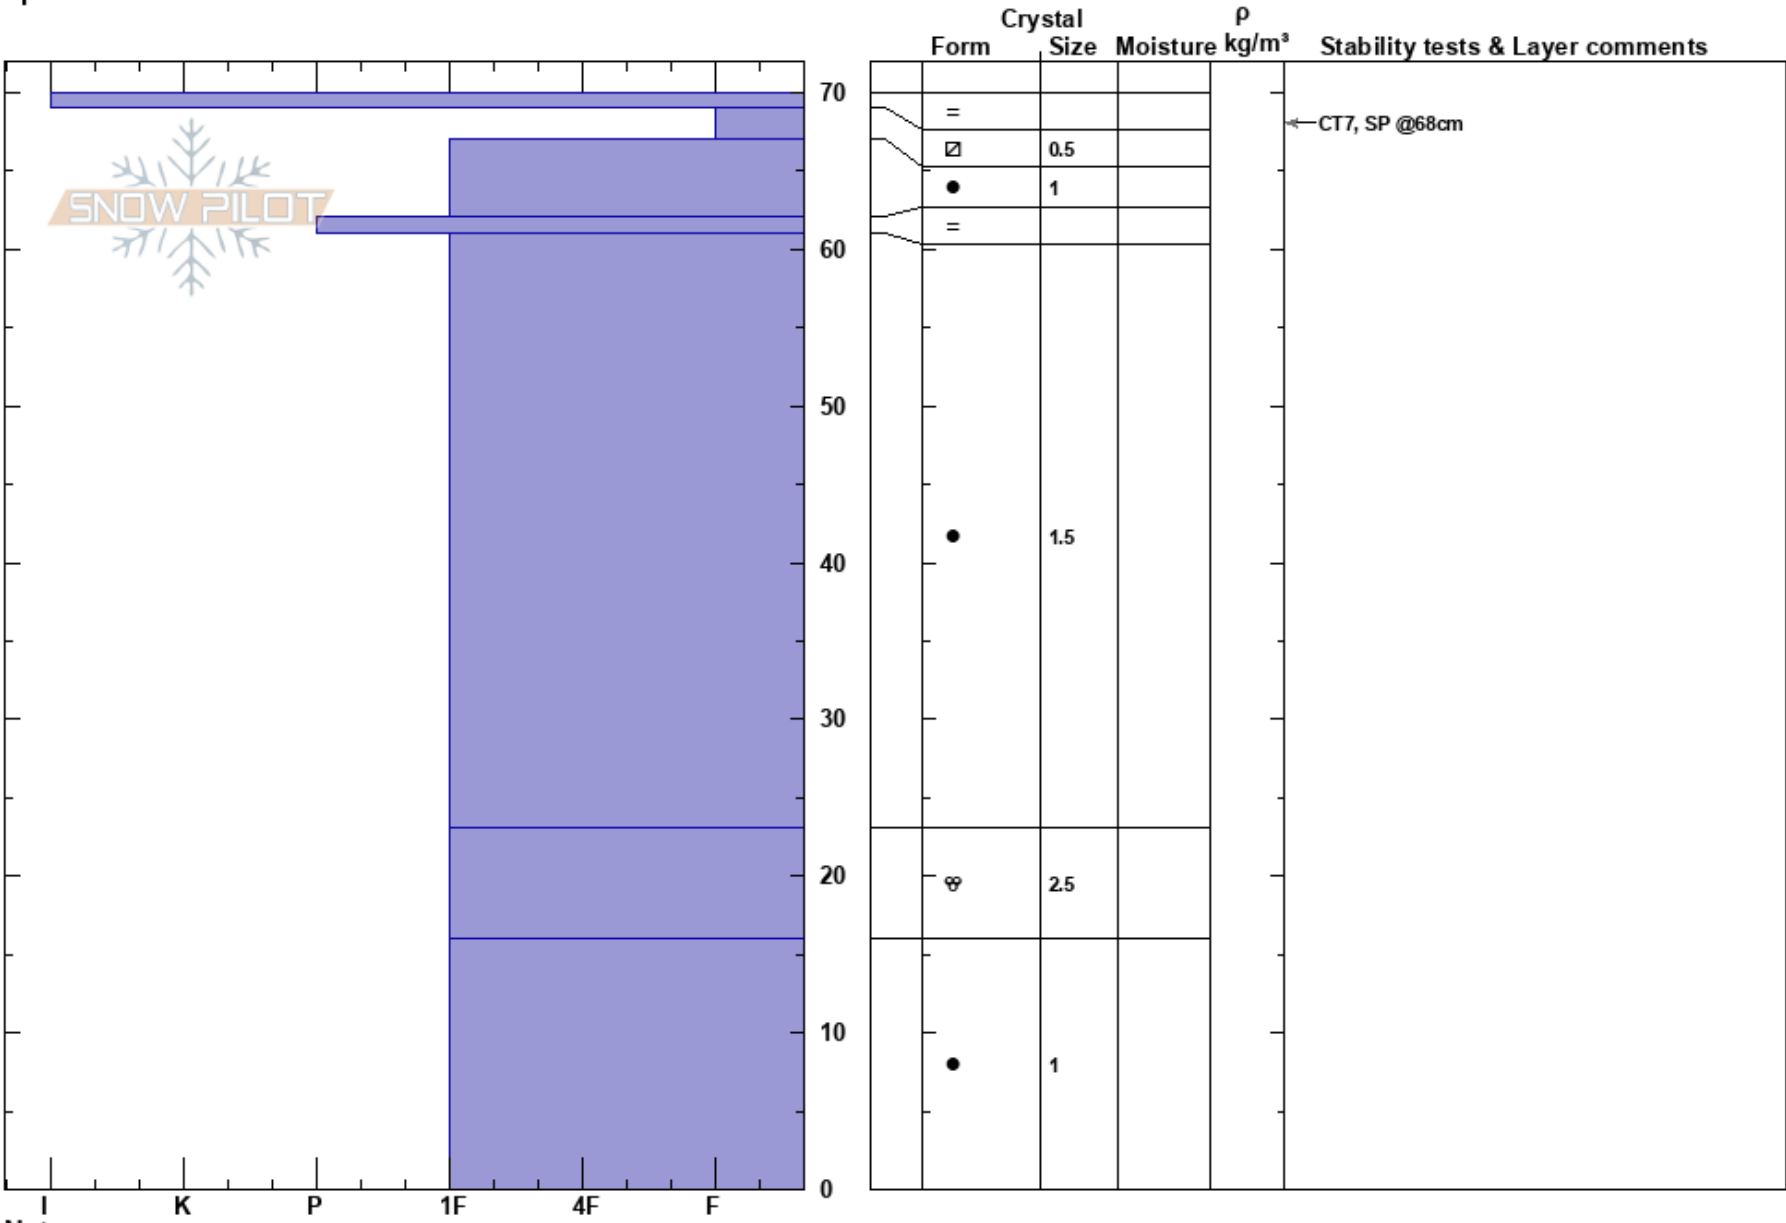

Sisters  
 Central Sierra  
 CA  
 Elevation: 9739 ft  
 Aspect: 4°  
 Specifics:

David Reichel  
 11/19/2017 - 12:00pm  
 Co-ord: 38.66478N, -120.00873W  
 Slope Angle: 17°  
 Wind Loading: yes

Stability:  
 Air Temperature: 2°C  
 Sky Cover: BKN  
 Precipitation: NO  
 Wind: SW Moderate

HS:70  
 PS: 0  
 69-67cm: Problematic layer

Notes: