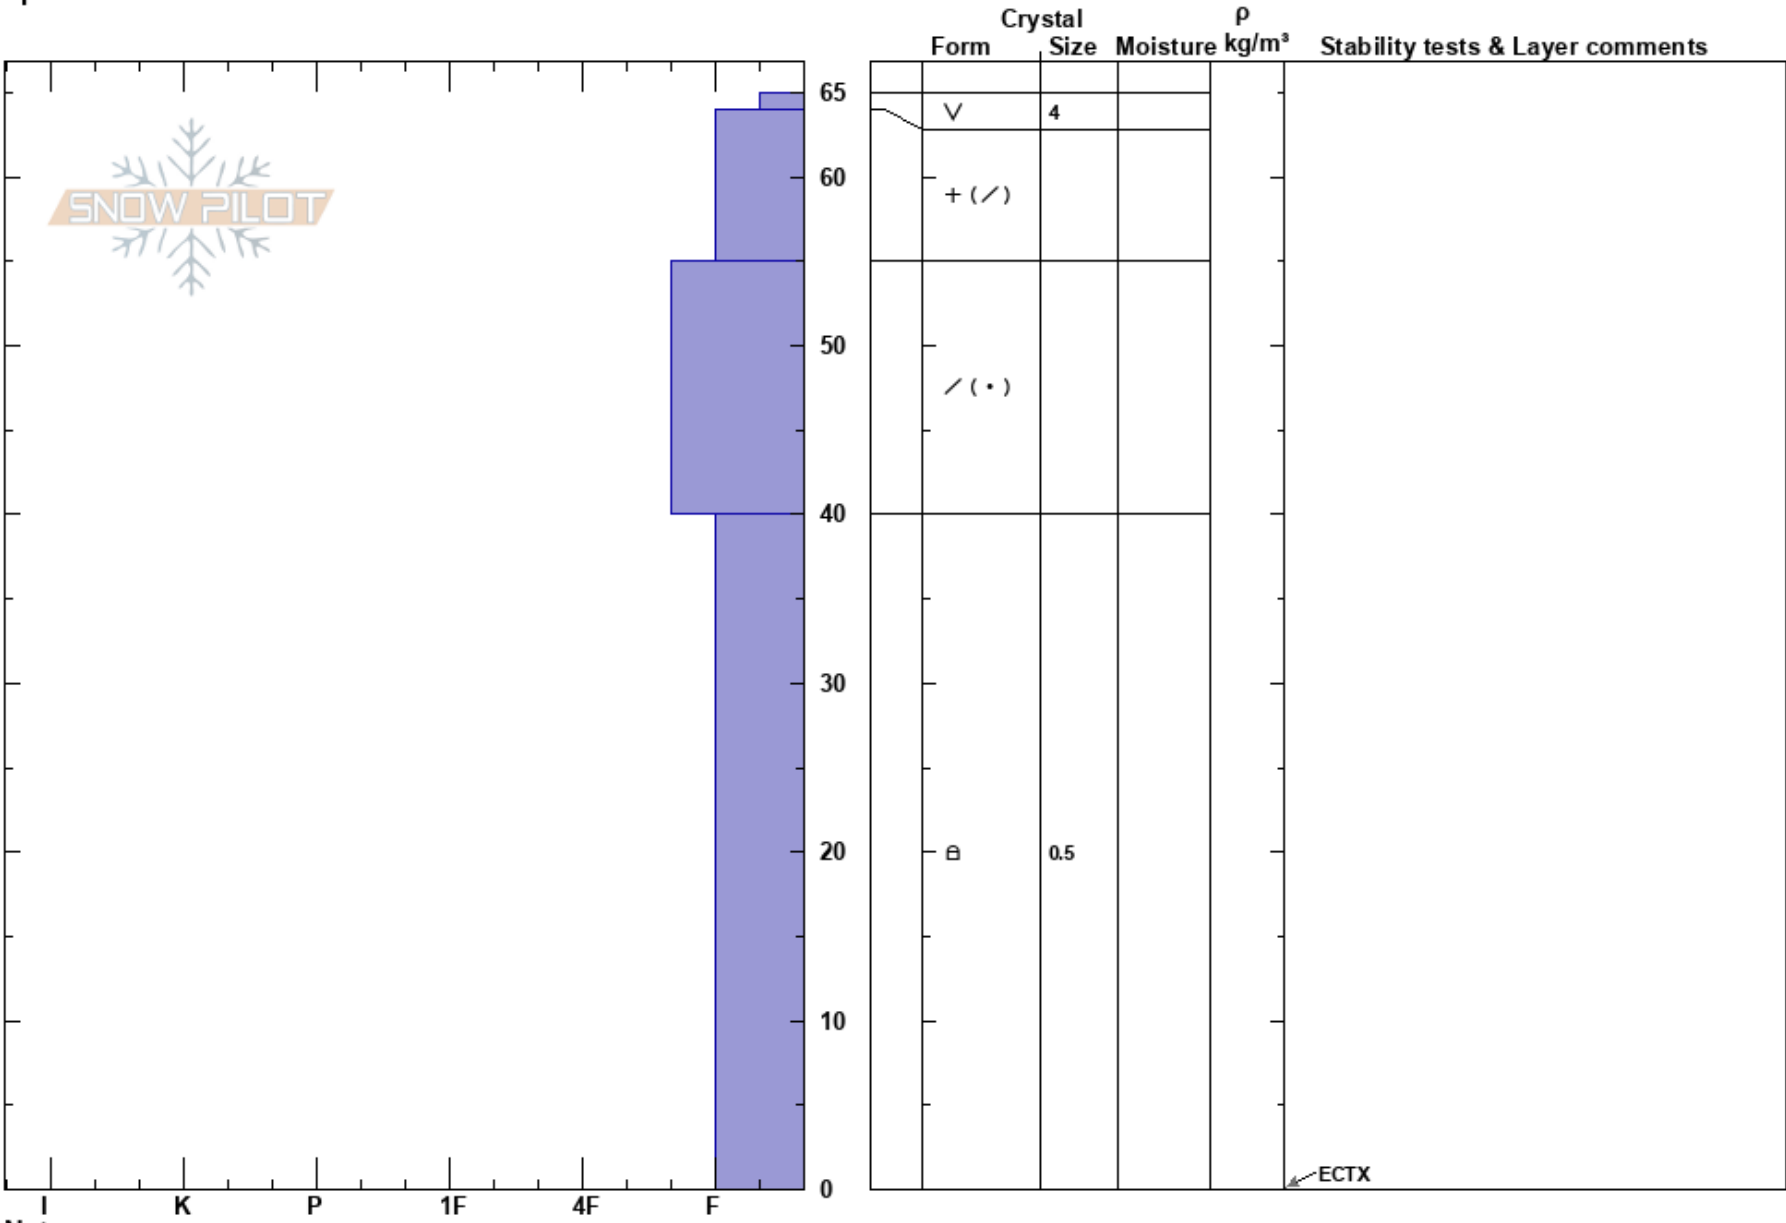

Bacon Rind
 Madison Range-S
 MT
 Elevation: 8700 ft
 Aspect: E
 Specifics:

Spencer Jonas
 11/19/2017 - 1:15pm
 Co-ord: 44.96110N, -111.09804W
 Slope Angle: 25°
 Wind Loading:

Stability:
 Air Temperature:
 Sky Cover: CLR
 Precipitation: NO
 Wind: Calm

HS:65 Layer Notes:

Notes:

ECTX