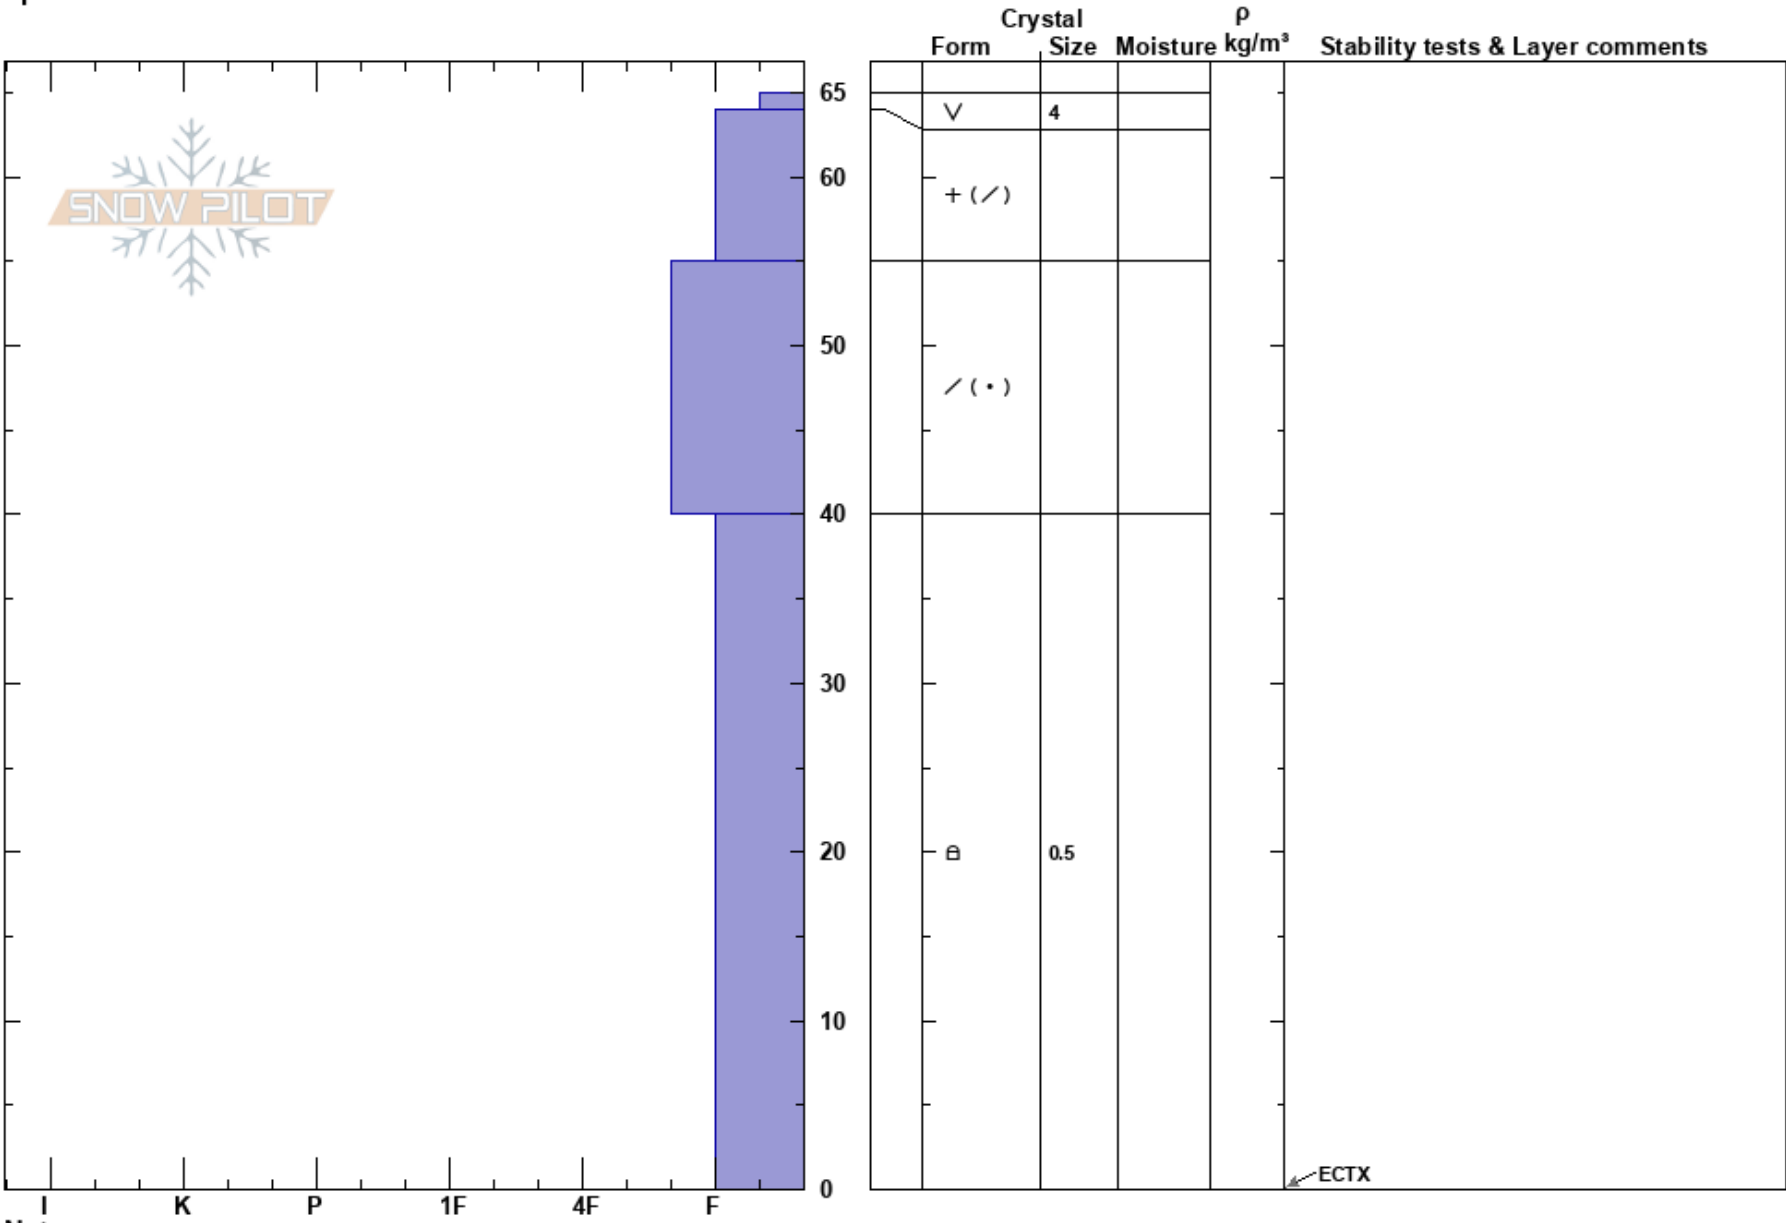

Bacon Rind
 Madison Range-S
 MT
 Elevation: 8700 ft
 Aspect: E
 Specifics:

Spencer Jonas
 11/19/2017 - 1:15pm
 Co-ord: 44.96110N, -111.09804W
 Slope Angle: 25°
 Wind Loading:

Stability:
 Air Temperature:
 Sky Cover: CLR
 Precipitation: NO
 Wind: Calm

HS:65 Layer Notes:

Notes: