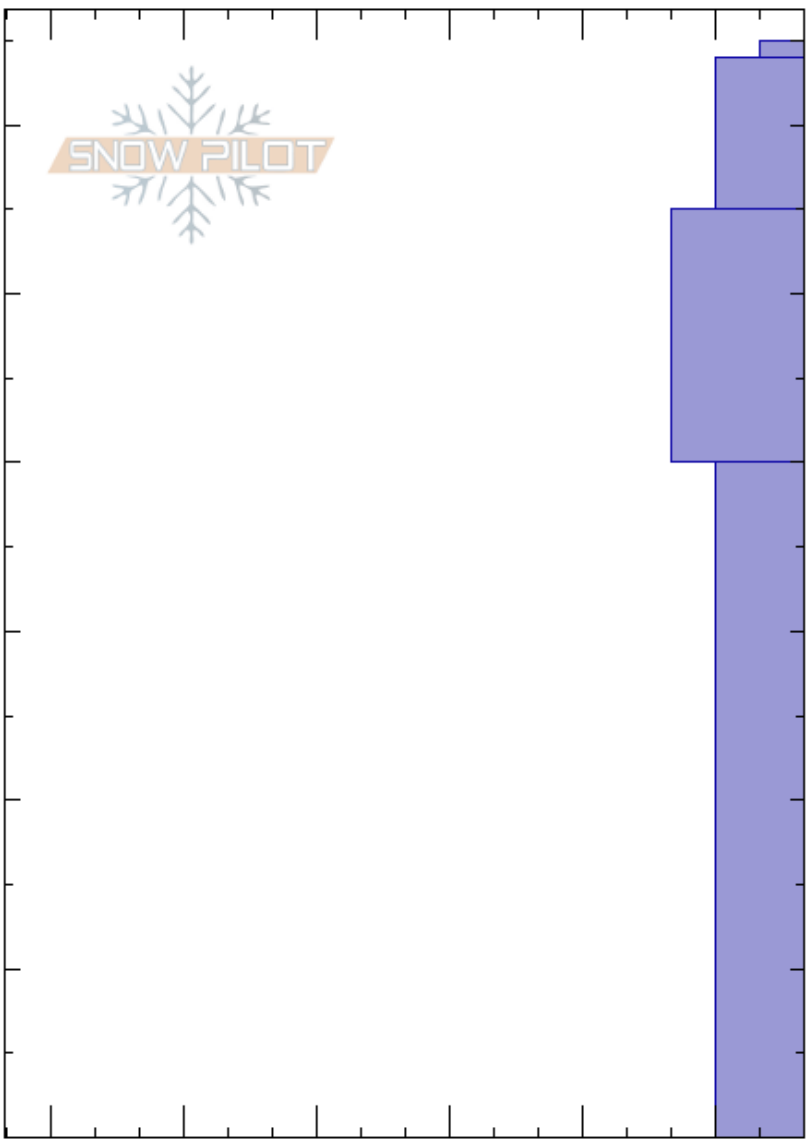

Bacon Rind
 Madison Range-S
 MT
 Elevation: 8700 ft
 Aspect: E
 Specifics:

Spencer Jonas
 11/19/2017 - 1:15pm
 Co-ord: 44.96110N, -111.09804W
 Slope Angle: 25°
 Wind Loading:

Stability:
 Air Temperature:
 Sky Cover: CLR
 Precipitation: NO
 Wind: Calm

HS:65

Layer Notes:

	Crystal		Moisture	ρ kg/m ³	Stability tests & Layer comments
	Form	Size			
65	V	4			
60	+ (/)				
50	/ (.)				
40					
20	B	0.5			
0					ECTX

Notes: