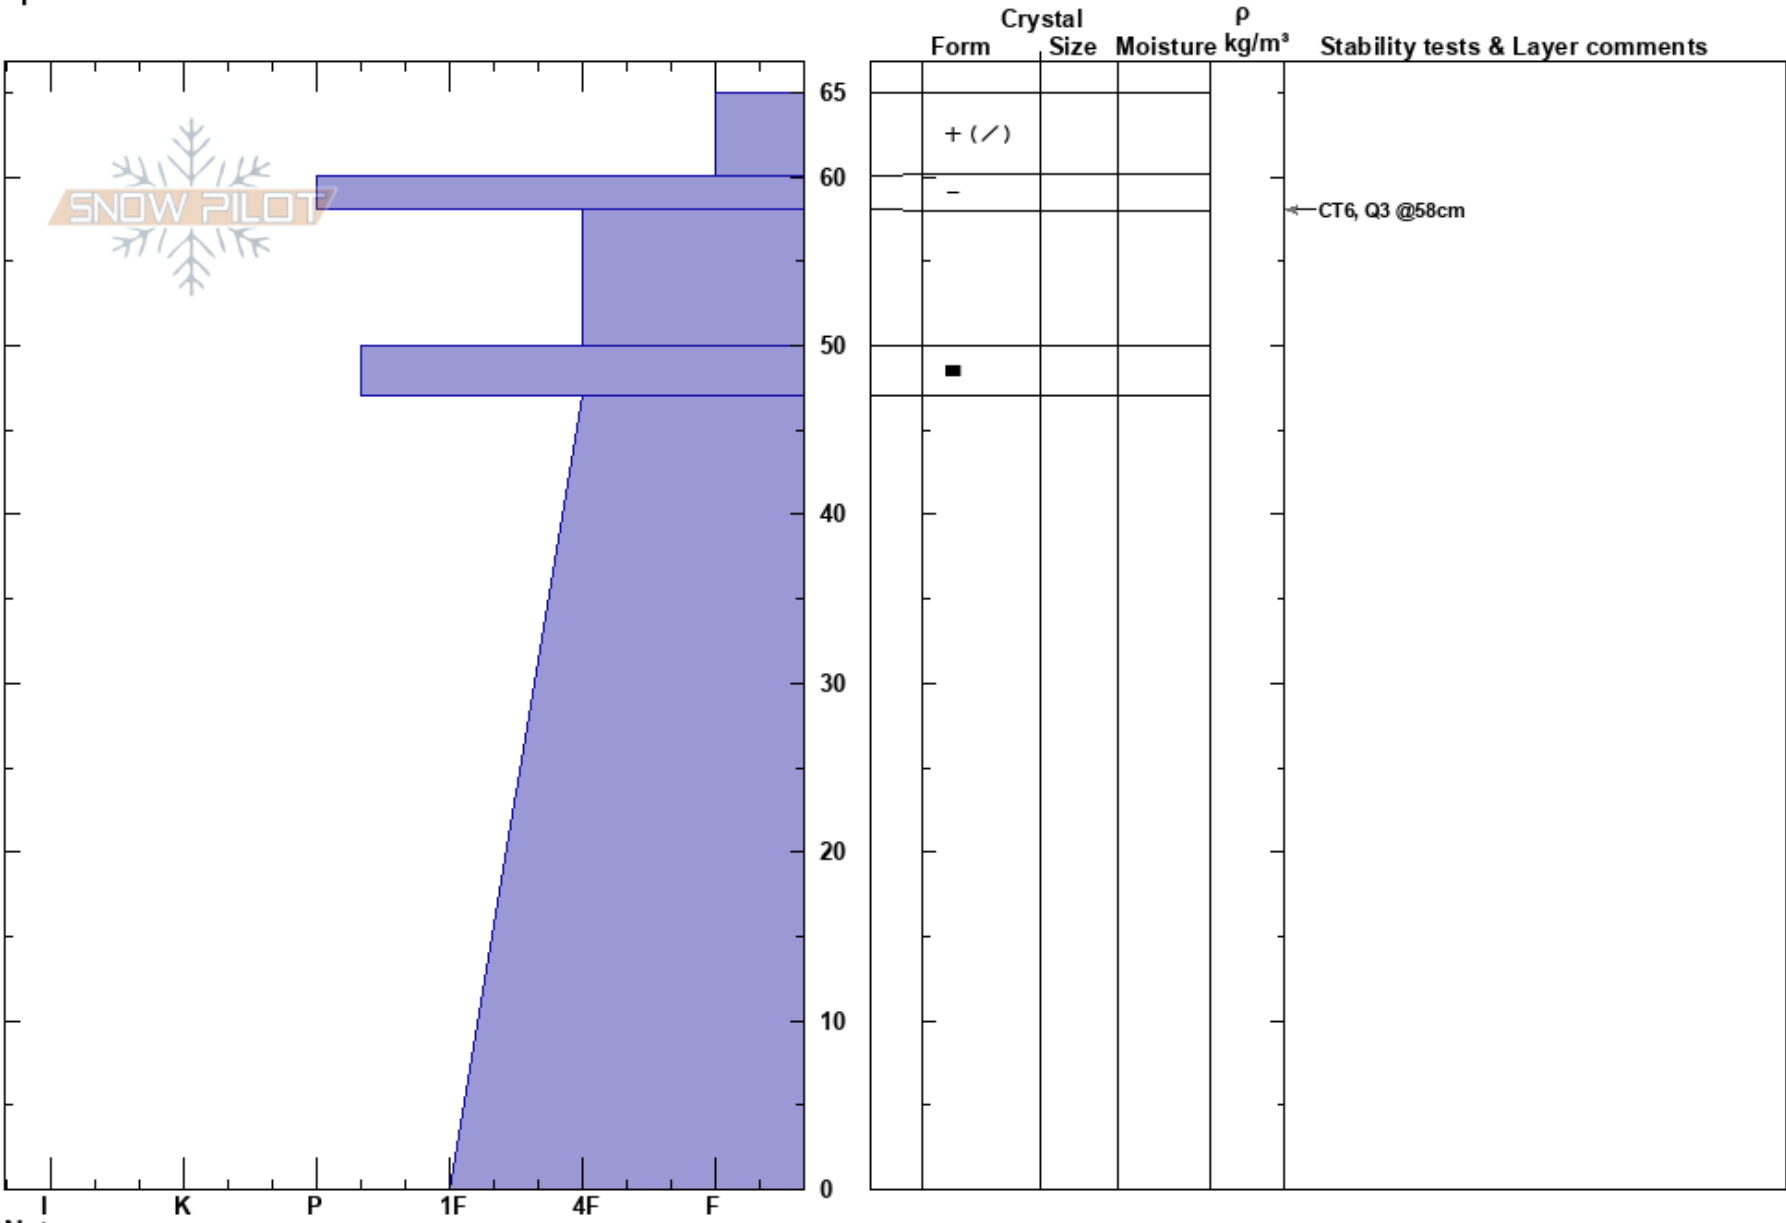

Pommel Lift  
 Bridger Range  
 MT  
 Elevation: 8200 ft  
 Aspect: SE  
 Specifics:

Spencer Jonas  
 11/18/2017 - 3:45pm  
 Co-ord: 45.81714N, -110.92629W  
 Slope Angle: 27°  
 Wind Loading:

Stability:  
 Air Temperature:  
 Sky Cover: SCT  
 Precipitation: NO  
 Wind: Light Breeze  
 HS:65  
 Layer Notes: