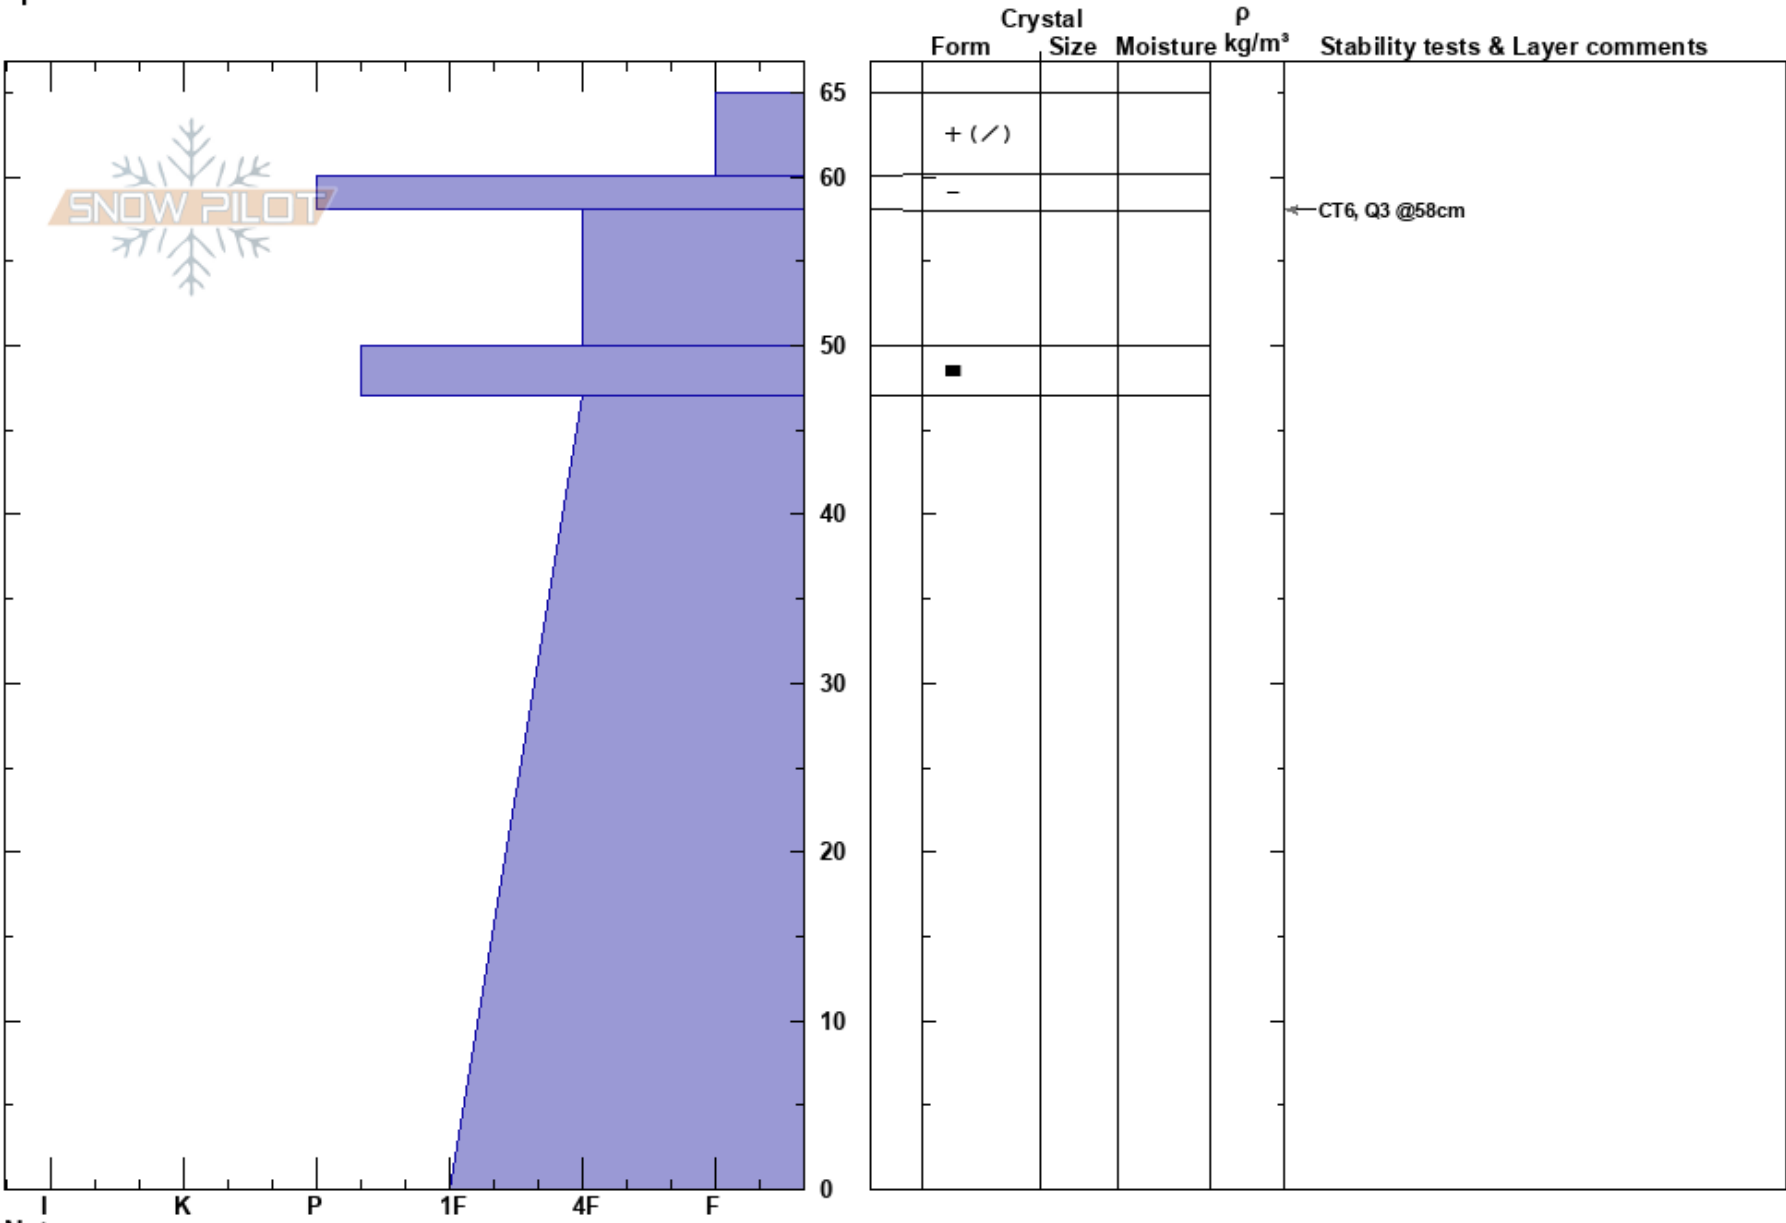

Pommel Lift
 Bridger Range
 MT
 Elevation: 8200 ft
 Aspect: SE
 Specifics:

Spencer Jonas
 11/18/2017 - 3:45pm
 Co-ord: 45.81714N, -110.92629W
 Slope Angle: 27°
 Wind Loading:

Stability:
 Air Temperature:
 Sky Cover: SCT
 Precipitation: NO
 Wind: Light Breeze
 HS:65
 Layer Notes: