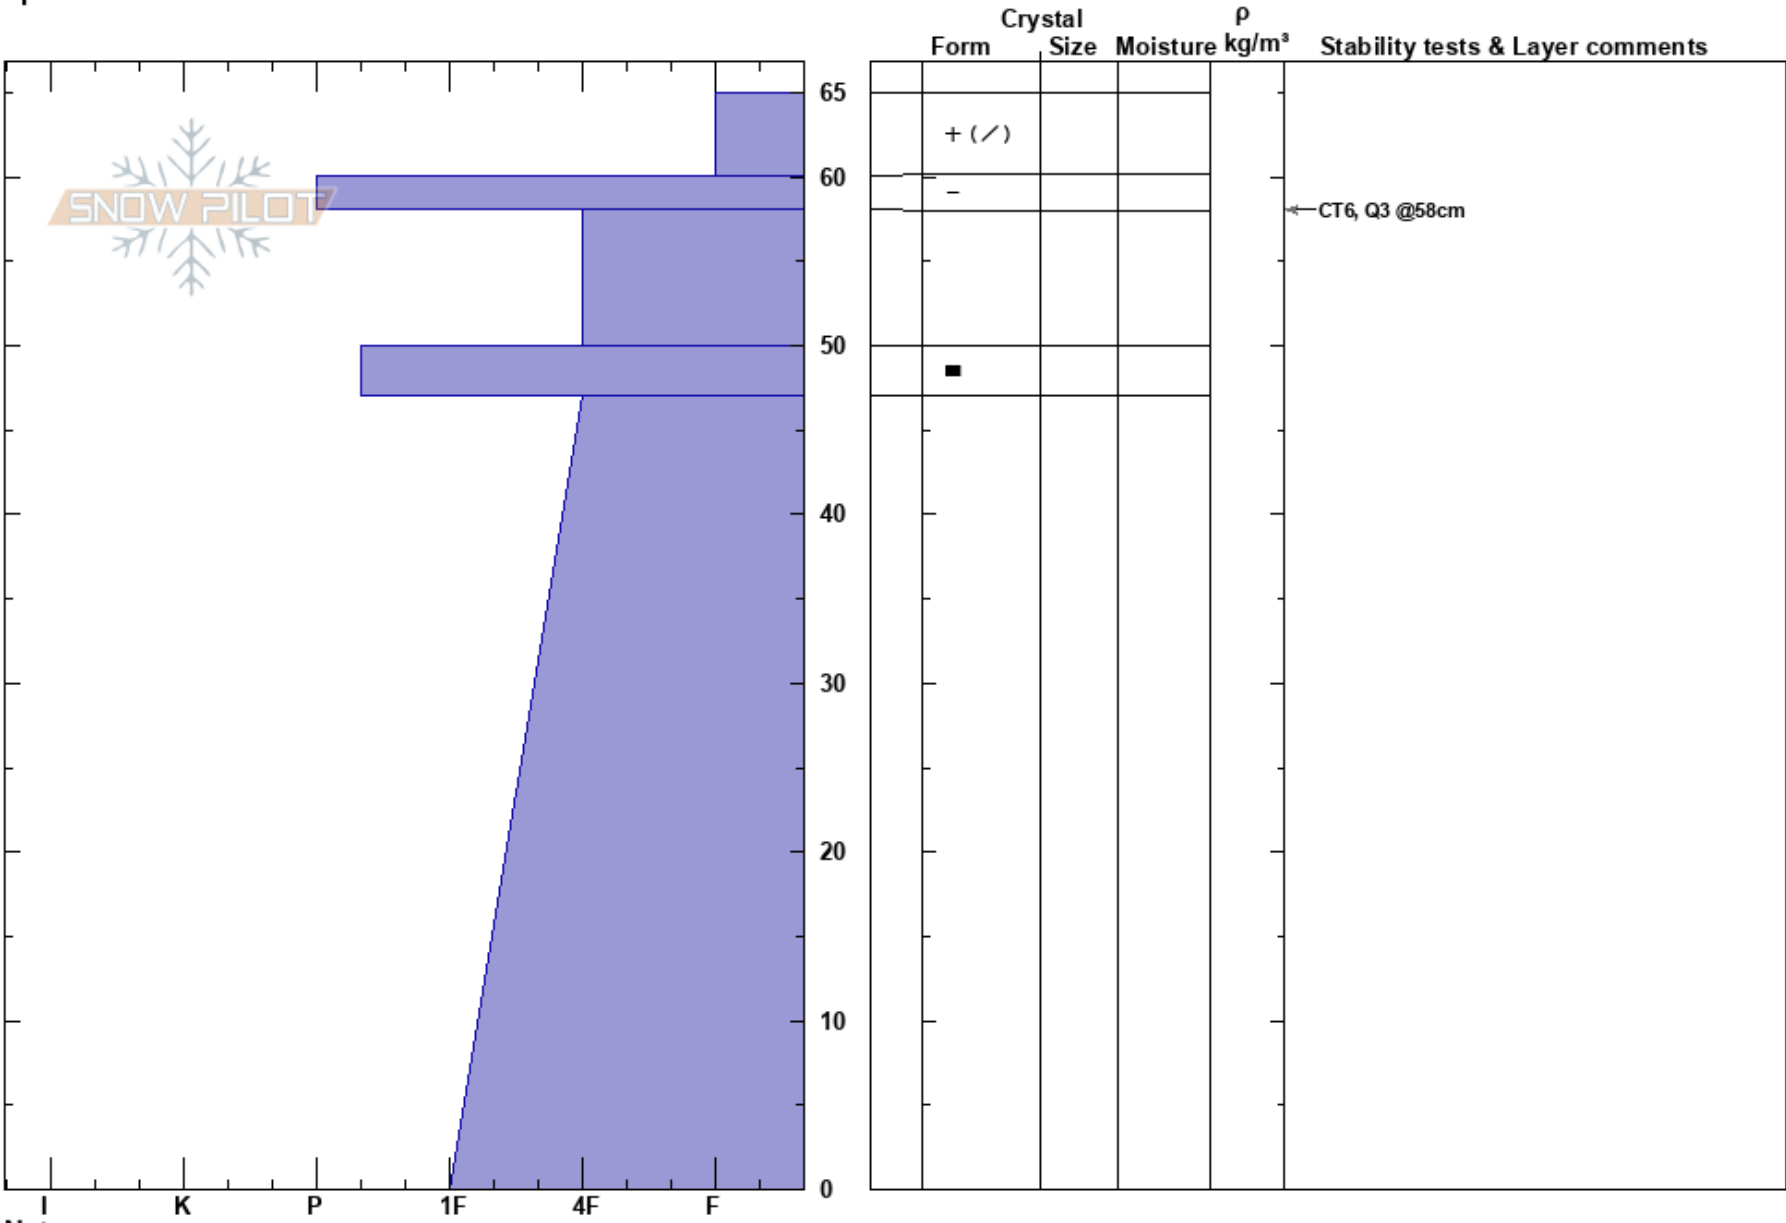

Pommel Lift
 Bridger Range
 MT
 Elevation: 8200 ft
 Aspect: SE
 Specifics:

Spencer Jonas
 11/18/2017 - 3:45pm
 Co-ord: 45.81714N, -110.92629W
 Slope Angle: 27°
 Wind Loading:

Stability:
 Air Temperature:
 Sky Cover: SCT
 Precipitation: NO
 Wind: Light Breeze

HS:65

Layer Notes:

Notes: