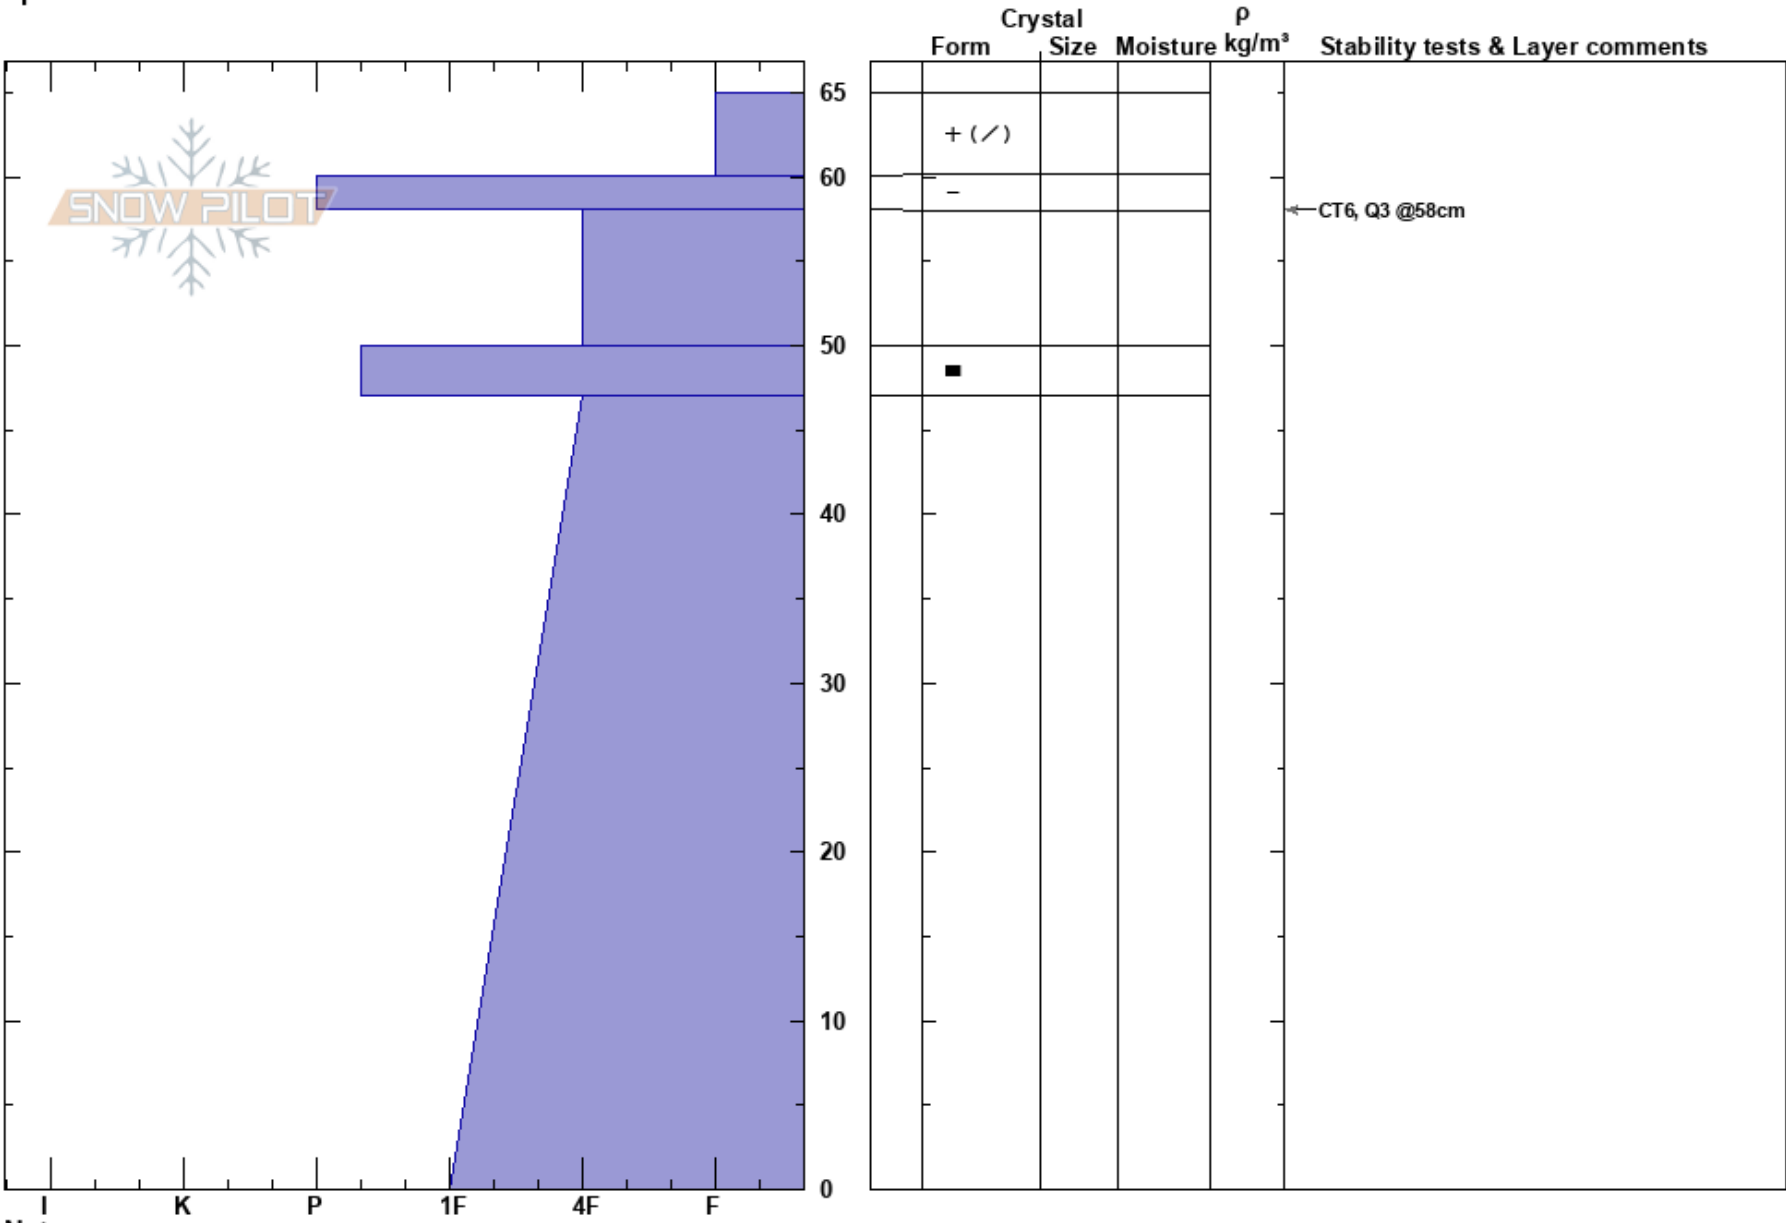

Pommel Lift
 Bridger Range
 MT
 Elevation: 8200 ft
 Aspect: SE
 Specifics:

Spencer Jonas
 11/18/2017 - 3:45pm
 Co-ord: 45.81714N, -110.92629W
 Slope Angle: 27°
 Wind Loading:

Stability:
 Air Temperature:
 Sky Cover: SCT
 Precipitation: NO
 Wind: Light Breeze

HS:65 Layer Notes:

Notes: