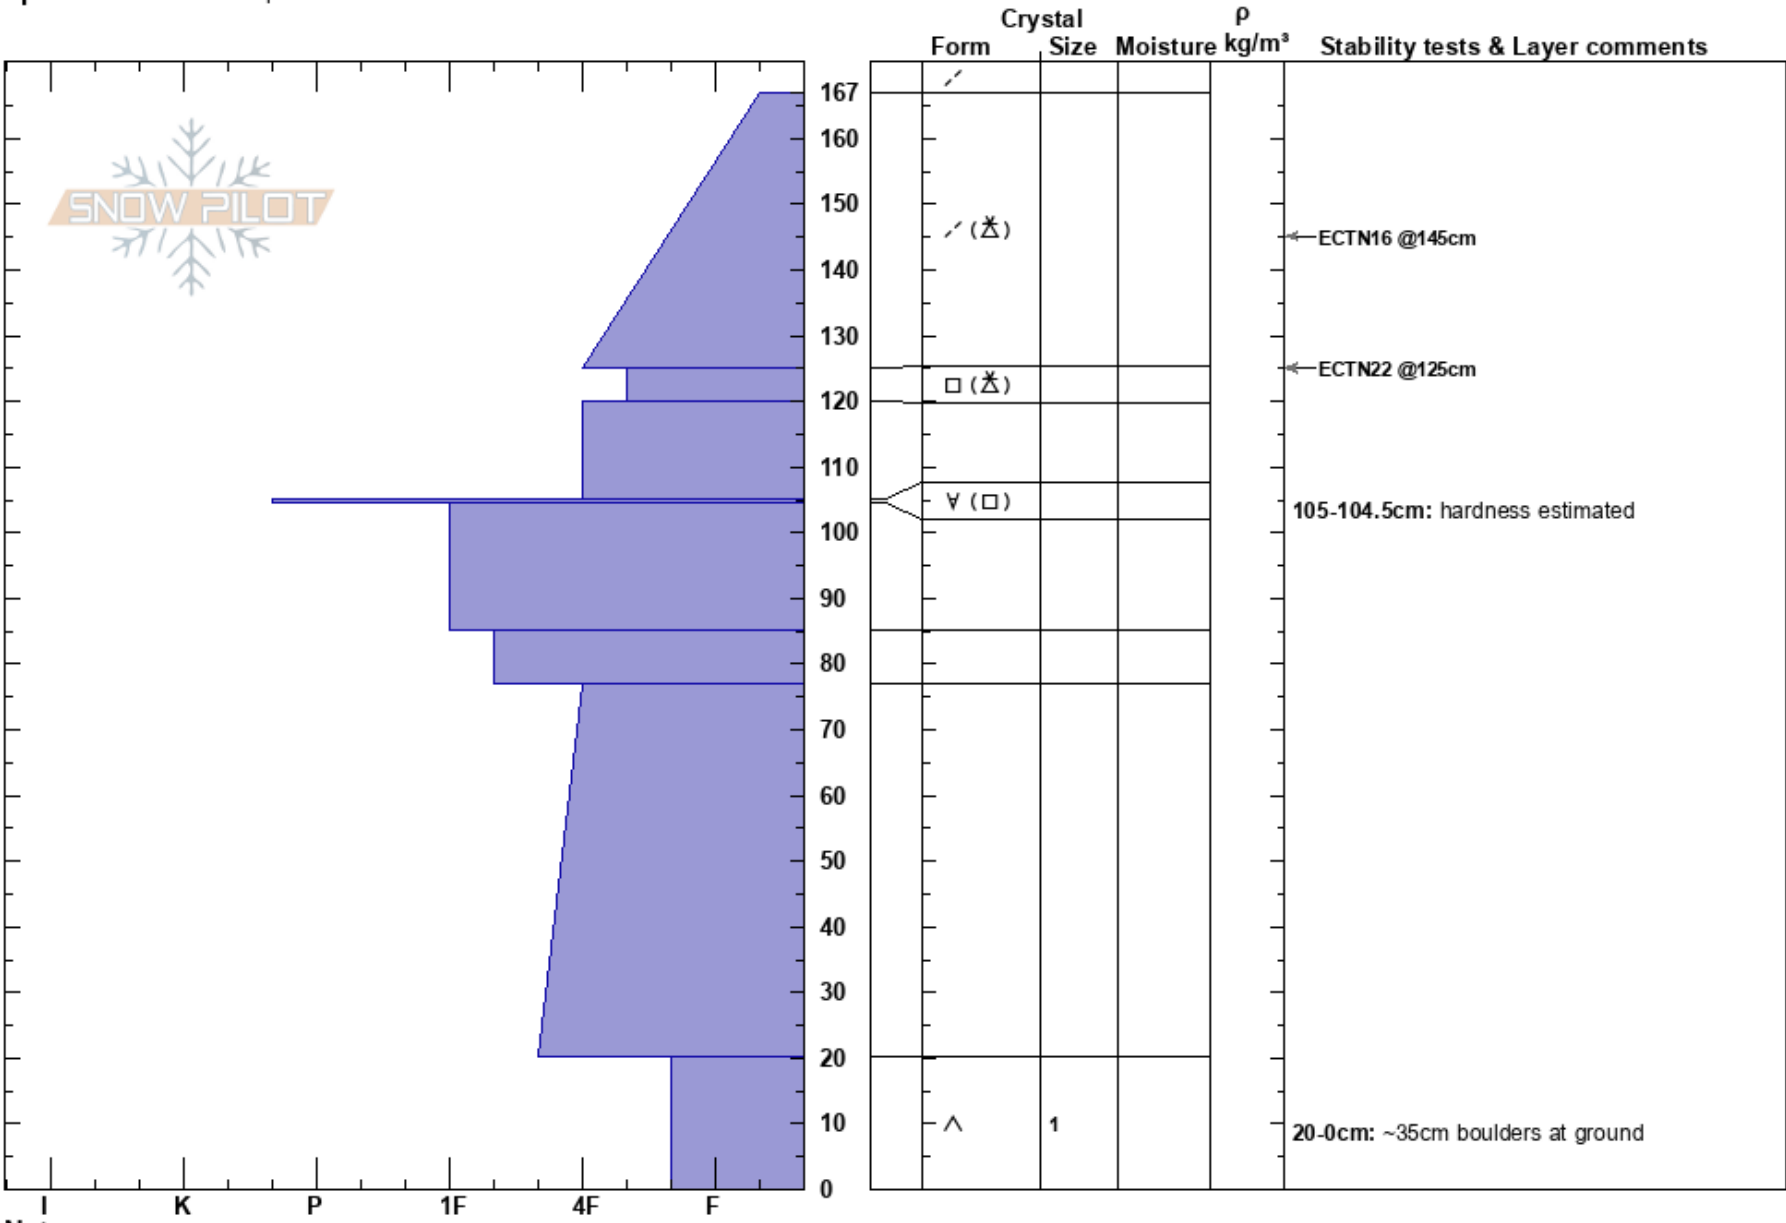

Doyle Pk. - Black Bear
 Kachina Peaks
 AZ
 Elevation: 11300 ft
 Aspect: 50°
 Specifics: We skied slope

Troy Marino
 12/30/2021 - 1:00pm
 Co-ord: 35.33104N, -111.64484W
 Slope Angle: 34°
 Wind Loading:

Stability:
 Air Temperature:
 Sky Cover: FEW
 Precipitation: NO
 Wind: SW Light Breeze

HS:167
 Layer Notes:
 105-104.5cm: hardness estimated
 20-0cm: ~35cm boulders at ground

Notes: