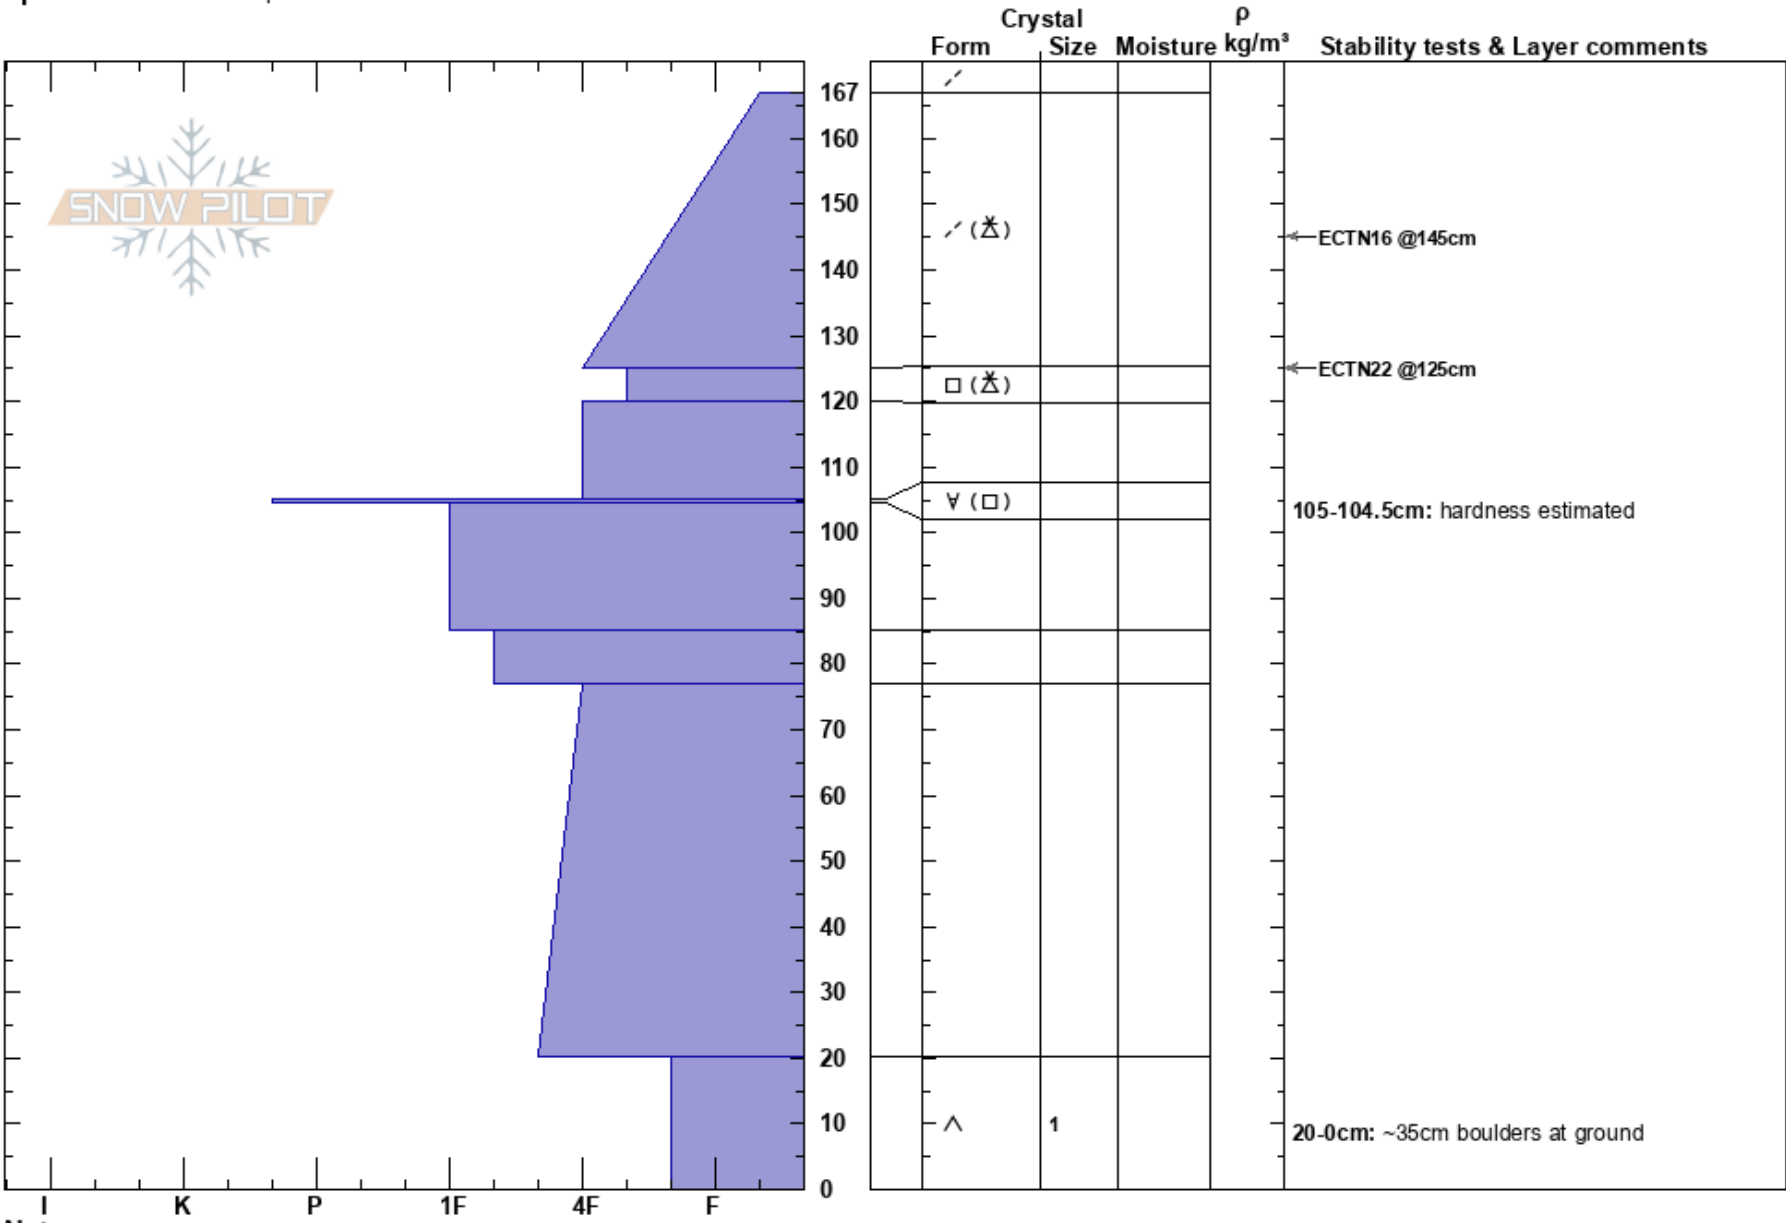

Doyle Pk. - Black Bear  
 Kachina Peaks  
 AZ  
 Elevation: 11300 ft  
 Aspect: 50°  
 Specifics: We skied slope

Troy Marino  
 12/30/2021 - 1:00pm  
 Co-ord: 35.33104N, -111.64484W  
 Slope Angle: 34°  
 Wind Loading:

Stability:  
 Air Temperature:  
 Sky Cover: FEW  
 Precipitation: NO  
 Wind: SW Light Breeze

HS:167  
 Layer Notes:  
 105-104.5cm: hardness estimated  
 20-0cm: ~35cm boulders at ground

Notes: