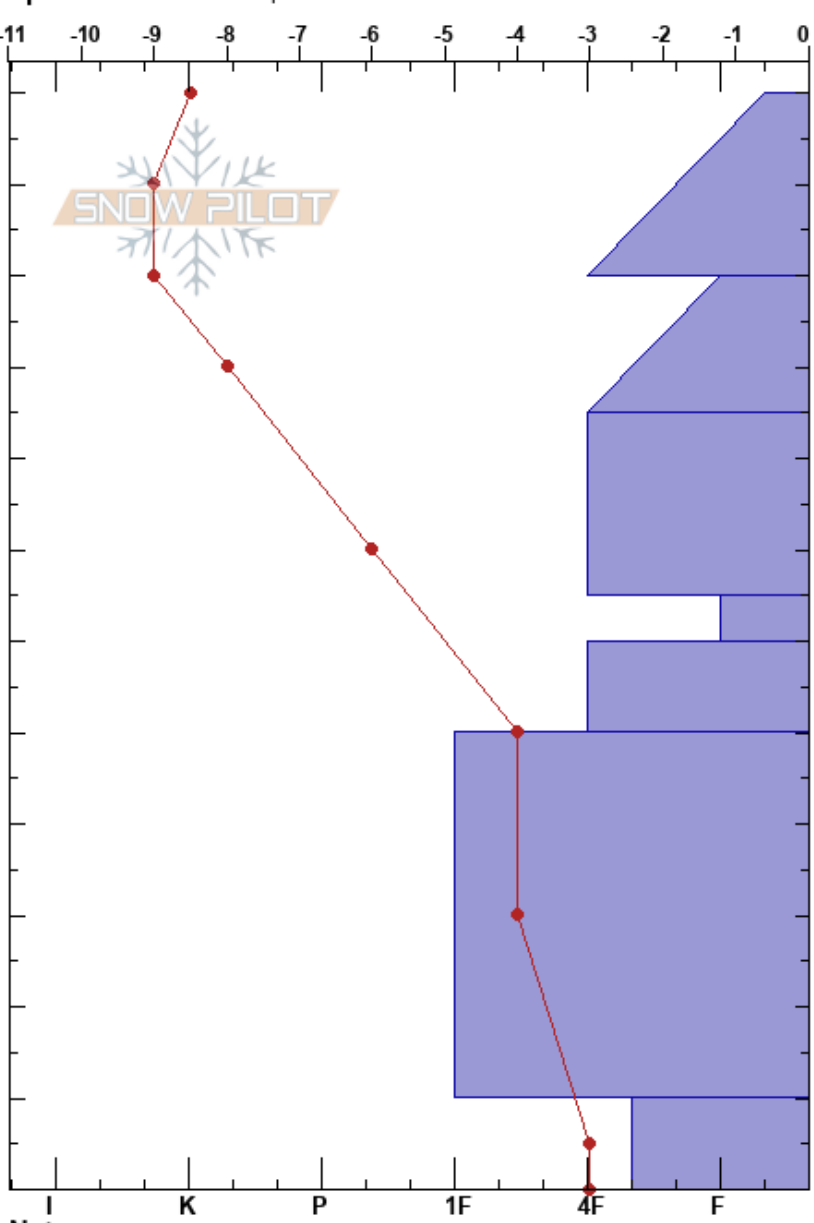

Doyle Pk. - Telescope
 Kachina Peaks
 AZ
 Elevation: 10250 ft
 Aspect: 15°
 Specifics: We skied slope

Troy Marino
 12/29/2021 - 12:30pm
 Co-ord: 35.33521N, -111.64195W
 Slope Angle: 28°
 Wind Loading: no

Stability:
 Air Temperature:
 Sky Cover: SCT
 Precipitation: NO
 Wind: SW

HS:120
 PF:45
 Layer Notes:

Height (cm)	Crystal		Moisture	ρ kg/m ³	Stability tests & Layer comments
	Form	Size			
120		0.5			
110	/ (+)				
100					
90	□	0.5			← ECTN10 @95cm
80					
70	•	0.3			
60	□				← ECTN25 @65cm ← ECTN26 @60cm
50					
30	⊖	1			
10					
0	⊖ (^)				